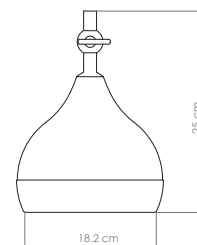

HANNA | FLOOR

Hanna floor lamp is a Mid Century modern design, with a luxurious marble base and gold plated arms holding five asymmetrical round shades, this floor lamp fits perfectly in a Mid Century modern room style. With a structure made in polished marble estremoza and with multiple lamp shades made in brass and aluminum, this floor light is a pure mid-century modern lamp full of grace and charm. Its flexible lamp shades allow you to spread the light anywhere you want it to be. Bathed in gold plated and matte white finishes, Hanna showcases a high quality craftsmanship, since it was applied an ancient technique called hand metal spinning. On the whole, this brass floor lamp reports to a classical ambiance, back to art deco, evoking a powerful mid-century modern design.

MATERIALS

BODY: Brass
SHADE: Brass, Aluminium
BASE: Marble Estremoza (polished)

STANDARD FINISHES

Gold Plated
White Marble
Matte White

Gold Plated
Black Marble
Matte Black

WEIGHT 
Approx. 34 kg | 75 lbs

BULBS 
5 x E27 Bulbs, max 40 per bulb
(E12 for USA not included)

DIMENSIONS

HEIGHT: 70" | 178 cm
LENGTH: 25.5" | 65 cm

ALSO AVAILABLE IN CATALOG 2020

HANNA | CEILING P.48; HANNA | PENDANT P.49; HANNA | CHANDELIER P.50;
HANNA | FLOOR P.100; HANNA | WALL P.166;

HANNA | FLOOR

PACKAGE 
(Cardboard Box)
WIDTH: " | cm
HEIGHT: " | cm
DEPTH: " | cm

Bulbs 
5 x E27 Bulbs, max 40 per bulb
(E12 for USA not included)

SHADE 
DESCRIPTION
SHADES

SHADES
N°1 - 5 units
HEIGHT: 9.8" | 25 cm
DIAMETER: 7.1" | 18.2 cm