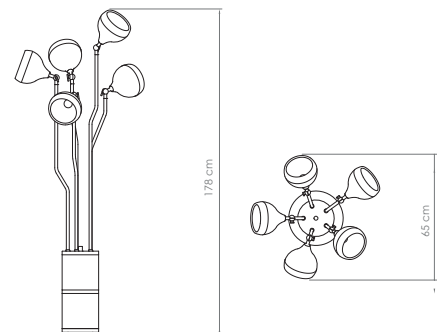

HANNA | FLOOR

Hanna floor lamp is a Mid Century modern design, with a luxurious marble base and gold plated arms holding five asymmetrical round shades, this floor lamp fits perfectly in a Mid Century modern room style. With a structure made in polished marble estremoza and with multiple lamp shades made in brass and aluminum, this floor light is a pure mid-century modern lamp full of grace and charm. Its flexible lamp shades allow you to spread the light anywhere you want it to be. Bathed in gold plated and matte white finishes, Hanna showcases a high quality craftsmanship, since it was applied an ancient technique called hand metal spinning. On the whole, this brass floor lamp reports to a classical ambiance, back to art deco, evoking a powerful mid-century modern design.

MATERIALS

BODY: Brass
SHADE: Brass, Aluminium
BASE: Marble Estremoza (polished)

STANDARD FINISHES

Gold Plated
White Marble
Matte White

Gold Plated
Black Marble
Matte Black

WEIGHT 
Approx. 34 kg | 75 lbs

BULBS 
5 x E27 Bulbs, max 40 per bulb
(E12 for USA not included)

DIMENSIONS

HEIGHT: 70" | 178 cm
LENGTH: 25.5" | 65 cm

ALSO AVAILABLE IN CATALOG 2020

HANNA | CEILING P.48; HANNA | PENDANT P.49; HANNA | CHANDELIER P.50;
HANNA | FLOOR P.100; HANNA | WALL P.166;

HANNA | FLOOR

PACKAGE 
(Cardboard Box)
WIDTH: " | cm
HEIGHT: " | cm
DEPTH: " | cm

Bulbs 
5 x E27 Bulbs, max 40 per bulb
(E12 for USA not included)

SHADE 
DESCRIPTION
SHADES

SHADES
N°1 - 5 units
HEIGHT: 9.8" | 25 cm
DIAMETER: 7.1" | 18.2 cm