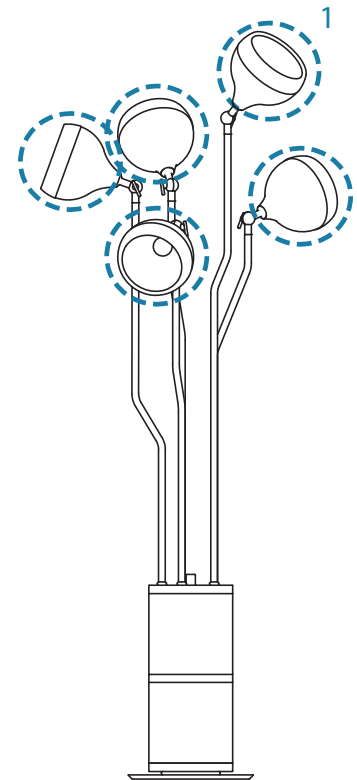

HANNA | FLOOR

Hanna floor lamp is a Mid Century modern design, with a luxurious marble base and gold plated arms holding five asymmetrical round shades, this floor lamp fits perfectly in a Mid Century modern room style. With a structure made in polished marble estremoza and with multiple lamp shades made in brass and aluminum, this floor light is a pure mid-century modern lamp full of grace and charm. Its flexible lamp shades allow you to spread the light anywhere you want it to be. Bathed in gold plated and matte white finishes, Hanna showcases a high quality craftsmanship, since it was applied an ancient technique called hand metal spinning. On the whole, this brass floor lamp reports to a classical ambiance, back to art deco, evoking a powerful mid-century modern design.

MATERIALS

BODY: Brass
SHADE: Brass, Aluminium
BASE: Marble Estremoza (polished)

STANDARD FINISHES

Gold Plated
White Marble
Matte White

Gold Plated
Black Marble
Matte Black

WEIGHT 
Approx. 34 kg | 75 lbs

BULBS 
5 x E27 Bulbs, max 40 per bulb
(E12 for USA not included)

DIMENSIONS

HEIGHT: 70" | 178 cm
LENGTH: 25.5" | 65 cm

ALSO AVAILABLE IN CATALOG 2020

HANNA | CEILING P.48; HANNA | PENDANT P.49; HANNA | CHANDELIER P.50;
HANNA | FLOOR P.100; HANNA | WALL P.166;

HANNA | FLOOR

PACKAGE 
(Cardboard Box)
WIDTH: " | cm
HEIGHT: " | cm
DEPTH: " | cm

Bulbs 
5 x E27 Bulbs, max 40 per bulb
(E12 for USA not included)

SHADE 
DESCRIPTION
SHADES

SHADES
N°1 - 5 units
HEIGHT: 9.8" | 25 cm
DIAMETER: 7.1" | 18.2 cm