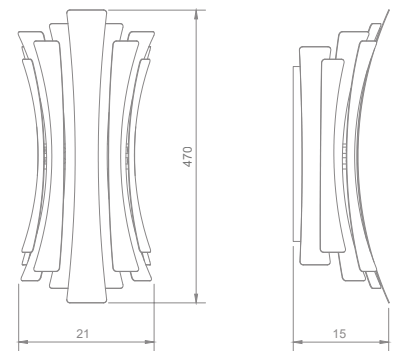

MATERIALS

Canopy: Brass

Shade: Brass

STANDARD FINISHES

Polished Copper Plated

WEIGHT

Approx. 4 kg | 8.8 lbs

BULBS

4 x G9 LED bulbs, max. 4W (included)
(bulbs not included for North America)

DIMENSIONS

HEIGHT: 18.5" | 47 cm

WIDTH: 8.3" | 21 cm

LENGTH: 5.9" | 15 cm

ETTA | WALL

PACKAGE

(Cardboard Box)

WIDTH: 15.7" | 40 cm

HEIGHT: 11" | 28 cm

DEPTH: 21.7" | 55 cm

PACKAGE VOLUME: 0.06 m³

WEIGHT: 11 lbs | 5 kg

BULBS

4 x G9 LED bulbs (included)

(bulbs not included for North America)

WIDTH: 8.3" | 21 cm

LENGTH: 5.9" | 15 cm

Canopy with bulb 

For more information, contact our team.
INFO@DELIGHTFULL.EU | WWW.DELIGHTFULL.EU