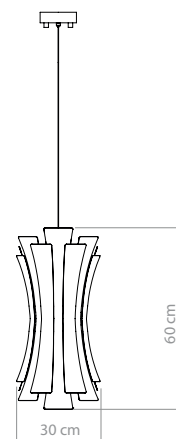

ETTA PENDANT | SUSPENSION

Etta pendant light boasts a nostalgic and feminine retro glow, courtesy of the jazz singer Etta Jones, which was the inspiration for this curvy lighting fixture. Etta is a luxurious pendant light with 20 different brass leaves, which are all shaped and assembled by hand by DelightFULL's skilled artisans. Etta's standard copper plated finish helps to provide a soft and warm light, that is cast through its layers, giving a romantic ambiance to any setting. Nevertheless, keep in mind that this mid-century suspended light can be customized according to your needs and requests. It is the ideal copper pendant lamp for a sophisticated kitchen design, but it can also be used as a suspended bedside lamp.

MATERIALS

BODY: Brass

STANDARD FINISHES

Copper Plated

Gold Plated

WEIGHT

Approx. 16 kg | 35.3 lbs

BULBS

4 x G9 LED Bulbs, 4W Power (included), Non Dimmable.
(Bulbs not included for North America)

DIMENSIONS

HEIGHT: 23.6" | 60 cm

DIAMETER: 11.8" | 30 cm

ALSO AVAILABLE IN CATALOG 2020

ETTA CHANDELIER | SUSPENSION P.42; ETTA PENDANT | SUSPENSION P.43;
ETTA | WALL P.162;

CANOPY
SHADES

CANOPY

Nº1 - 1 unit

HEIGHT: 1.9" | 5 cm

DIAMETER: 4.7" | 12 cm

SHADES

Nº2 - 15 units

HEIGHT: 10" | 25.5 cm