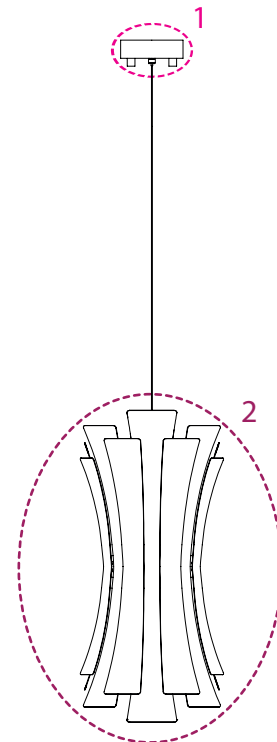

4 x G9 LED Bulbs, 4W Power (included), Non Dimmable.
(Bulbs not included for North America)

DIMENSIONS

HEIGHT: 23.6" | 60 cm

DIAMETER: 11.8" | 30 cm

ALSO AVAILABLE IN CATALOG 2020

ETTA CHANDELIER | SUSPENSION P.42; ETTA PENDANT | SUSPENSION P.43;
ETTA | WALL P.162;

WEIGHT: 35.2lbs | 16kg

Bulbs

4 x G9 LED Bulbs, 4W Power (included), Non Dimmable.

(Bulbs not included for North america)

LIGHT TECHNOLOGY: Led

COLOUR TEMPERATURE: 3000K

CANOPY AND SHADE

DESCRIPTION

CANOPY
SHADES

CANOPY

Nº1 - 1 unit

HEIGHT: 1.9" | 5 cm

DIAMETER: 4.7" | 12 cm

SHADES

Nº2 - 15 units

HEIGHT: 10" | 25.5 cm

LENGTH: 3.5" | 8.1 cm

Shade with Bulbs 

For more information, contact our team.
INFO@DELIGHTFULL.EU | WWW.DELIGHTFULL.EU