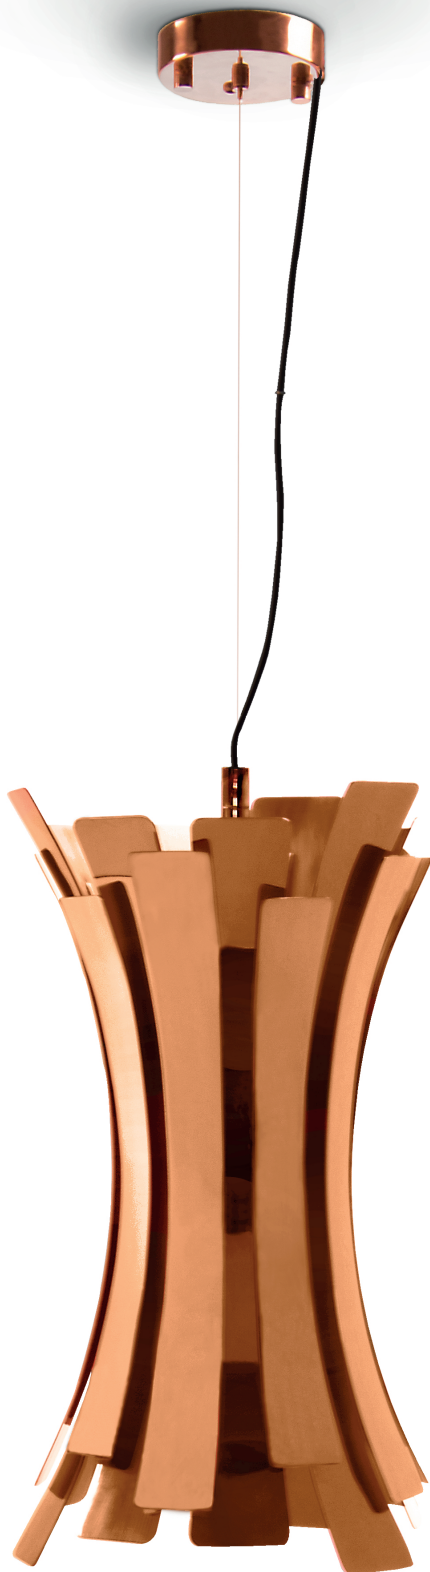

ETTA PENDANT | SUSPENSION

Etta pendant light boasts a nostalgic and feminine retro glow, courtesy of the jazz singer Etta Jones, which was the inspiration for this curvy lighting fixture. Etta is a luxurious pendant light with 20 different brass leaves, which are all shaped and assembled by hand by DelightFULL's skilled artisans. Etta's standard copper plated finish helps to provide a soft and warm light, that is cast through its layers, giving a romantic ambiance to any setting. Nevertheless, keep in mind that this mid-century suspended light can be customized according to your needs and requests. It is the ideal copper pendant lamp for a sophisticated kitchen design, but it can also be used as a suspended bedside lamp.

MATERIALS

BODY: Brass

STANDARD FINISHES

WEIGHT

Approx. 16 kg | 35.3 lbs

BULBS

4 x G9 LED Bulbs, 4W Power (included), Non Dimmable.
(Bulbs not included for North America)

DIMENSIONS

HEIGHT: 23.6" | 60 cm

DIAMETER: 11.8" | 30 cm

ALSO AVAILABLE IN CATALOG 2020

ETTA CHANDELIER | SUSPENSION P.42; ETTA PENDANT | SUSPENSION P.43;
ETTA | WALL P.162;

For more information, contact our team.
INFO@DELIGHTFULL.EU | WWW.DELIGHTFULL.EU