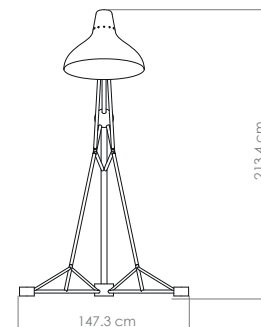

## DIANA XL | FLOOR

Diana XL is a bigger version of Diana floor lamp. This Mid-Century Industrial Floor Lamp is the tallest Lamp of DelightFULL's collection, with a single giant lampshade, this floor piece is ideal for an open room, an industrial loft or an artistic studio. Diana is an industrial floor lamp with a mid-century modern design, perfect for big industrial lofts and artistic studios. Built out of steel with a nickel plated finish, this floor light has a giant lamp shade that features a glossy red lacquer on the outside and a matte white interior finishing. However, the colorful aluminum lamp shade can be customized with any RAL color and will point light in every direction you need it, since it has a flexible lamp shade. This floor light is perfect for lighting while reading or working or even for ambient lighting. Going as high as 90.5 inches with a switch on the top, Diana XL floor lamp will turn any room into a giant colorful inviting space. Could it be more unique than this?

### WEIGHT

Approx. 45 kg | 39.7 lbs

### DIMENSIONS

HEIGHT: 84" | 213.4 cm

LENGTH: 57.9" | 147.3 cm

ALSO AVAILABLE IN CATALOG 2020

DIANA | SUSPENSION P.36; DIANA | FLOOR P.94; DIANA | TABLE P.134;  
DIANA | WALL P.157;

For more information, contact our team.  
INFO@DELIGHTFULL.EU | WWW.DELIGHTFULL.EU

### SHADES

Nº1 - 1 unit

HEIGHT: 17.7" | 45 cm

DIAMETER: 23.6" | 60 cm

Shade with Bulbs 

For more information, contact our team.  
INFO@DELIGHTFULL.EU | WWW.DELIGHTFULL.EU