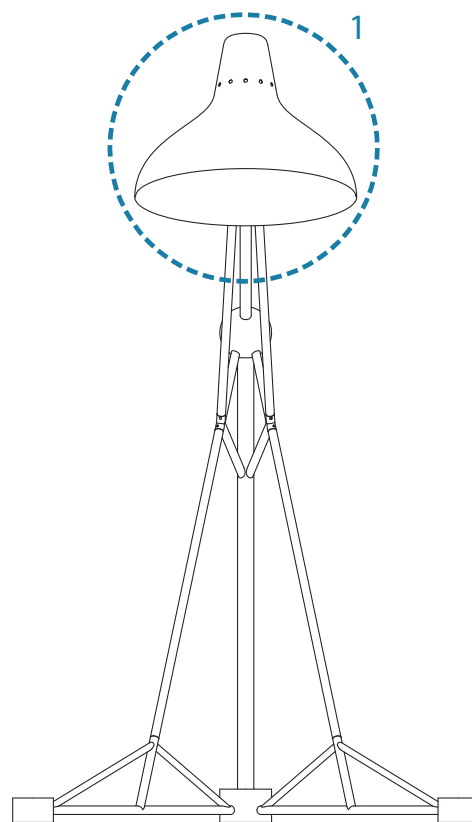

## DIANA XL | FLOOR

Diana XL is a bigger version of Diana floor lamp. This Mid-Century Industrial Floor Lamp is the tallest Lamp of DelightFULL's collection, with a single giant lampshade, this floor piece is ideal for an open room, an industrial loft or an artistic studio. Diana is an industrial floor lamp with a mid-century modern design, perfect for big industrial lofts and artistic studios. Built out of steel with a nickel plated finish, this floor light has a giant lamp shade that features a glossy red lacquer on the outside and a matte white interior finishing. However, the colorful aluminum lamp shade can be customized with any RAL color and will point light in every direction you need it, since it has a flexible lamp shade. This floor light is perfect for lighting while reading or working or even for ambient lighting. Going as high as 90.5 inches with a switch on the top, Diana XL floor lamp will turn any room into a giant colorful inviting space. Could it be more unique than this?

### DIMENSIONS

HEIGHT: 84" | 213.4 cm

LENGTH: 57.9" | 147.3 cm

ALSO AVAILABLE IN CATALOG 2020

DIANA | SUSPENSION P.36; DIANA | FLOOR P.94; DIANA | TABLE P.134;  
DIANA | WALL P.157;

For more information, contact our team.  
INFO@DELIGHTFULL.EU | WWW.DELIGHTFULL.EU

### Bulbs

1 x E27 Bulb (included), max. 4W per bulb.

(E26 for USA not included)

### SHADES

Nº1 - 1 unit

HEIGHT: 17.7" | 45 cm

DIAMETER: 23.6" | 60 cm

Shade with Bulbs 

For more information, contact our team.  
INFO@DELIGHTFULL.EU | WWW.DELIGHTFULL.EU