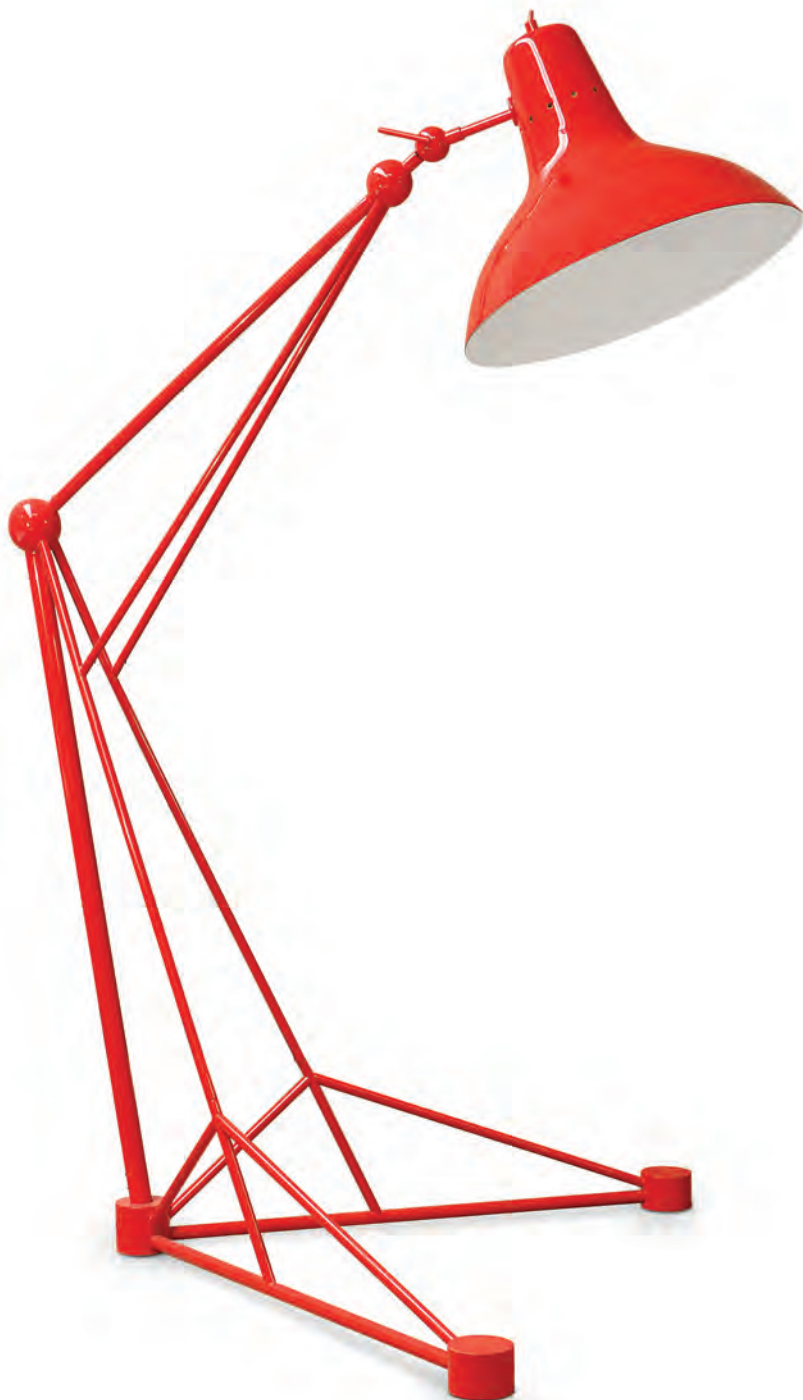

## DIANA XL | FLOOR

Diana XL is a bigger version of Diana floor lamp. This Mid-Century Industrial Floor Lamp is the tallest Lamp of DelightFULL's collection, with a single giant lampshade, this floor piece is ideal for an open room, an industrial loft or an artistic studio. Diana is an industrial floor lamp with a mid-century modern design, perfect for big industrial lofts and artistic studios. Built out of steel with a nickel plated finish, this floor light has a giant lamp shade that features a glossy red lacquer on the outside and a matte white interior finishing. However, the colorful aluminum lamp shade can be customized with any RAL color and will point light in every direction you need it, since it has a flexible lamp shade. This floor light is perfect for lighting while reading or working or even for ambient lighting. Going as high as 90.5 inches with a switch on the top, Diana XL floor lamp will turn any room into a giant colorful inviting space. Could it be more unique than this?

### MATERIALS

BODY: Steel

SHADE: Aluminium

### DIMENSIONS

HEIGHT: 84" | 213.4 cm

LENGTH: 57.9" | 147.3 cm

ALSO AVAILABLE IN CATALOG 2020

DIANA | SUSPENSION P.36; DIANA | FLOOR P.94; DIANA | TABLE P.134;  
DIANA | WALL P.157;

For more information, contact our team.  
INFO@DELIGHTFULL.EU | WWW.DELIGHTFULL.EU

## DIANA XL | FLOOR