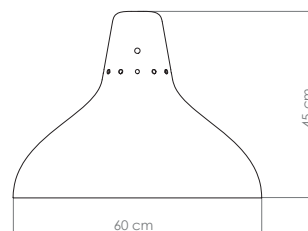

### DIMENSIONS

HEIGHT: 84" | 213.4 cm

LENGTH: 57.9" | 147.3 cm

ALSO AVAILABLE IN CATALOG 2020

DIANA | SUSPENSION P.36; DIANA | FLOOR P.94; DIANA | TABLE P.134;  
DIANA | WALL P.157;

For more information, contact our team.  
INFO@DELIGHTFULL.EU | WWW.DELIGHTFULL.EU

### PACKAGE

(Cardboard Box)

WIDTH: 48.4" | 123 cm

HEIGHT: 28.7" | 73 cm

DEPTH: 48.4" | 123 cm

PACKAGE VOLUME: 1.1m<sup>3</sup>

WEIGHT: 148.5 lbs | 67.5 kg

### SHADE

DESCRIPTION

SHADES

### SHADES

Nº1 - 1 unit

HEIGHT: 17.7" | 45 cm

DIAMETER: 23.6" | 60 cm

Shade with Bulbs 

For more information, contact our team.  
INFO@DELIGHTFULL.EU | WWW.DELIGHTFULL.EU