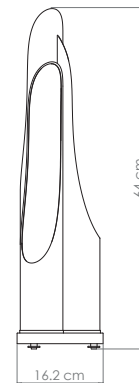

MATERIALS

BASE: Brass

SHADE: Steel

WEIGHT

Approx. 5 kg | 6.6 lbs

BULBS

3 x G9 LED Bulbs, 4W Power, Non Dimmable
(Bulbs not included for North America)

DIMENSIONS

HEIGHT: 25.1" | 64 cm

LENGTH: 6.3" | 16.2 cm

ALSO AVAILABLE IN CATALOG 2020

COLTRANE | SUSPENSION P.34; COLTRANE | FLOOR P.90; COLTRANE | TABLE P.133;
COLTRANE | WALL P.158;

For more information, contact our team.
INFO@DELIGHTFULL.EU | WWW.DELIGHTFULL.EU

SHADE

DESCRIPTION

SHADES

SHADES

Nº1 - 1 unit

HEIGHT: 20.1" | 51.1 cm

DIAMETER: 3.14" | 8 cm

Nº2 - 1 unit

HEIGHT: 22" | 56.1 cm

DIAMETER: 3.14" | 8 cm

Nº3 - 1 unit

HEIGHT: 24" | 61.1 cm

DIAMETER: 3.14" | 8 cm

1

2

3