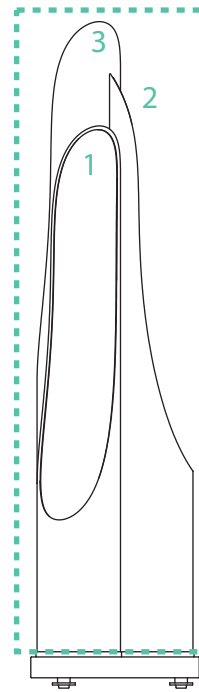

HEIGHT: 25.1" | 64 cm

LENGTH: 6.3" | 16.2 cm

ALSO AVAILABLE IN CATALOG 2020

COLTRANE | SUSPENSION P.34; COLTRANE | FLOOR P.90; COLTRANE | TABLE P.133;
COLTRANE | WALL P.158;

For more information, contact our team.
INFO@DELIGHTFULL.EU | WWW.DELIGHTFULL.EU

COLTRANE | TABLE

PACKAGE

(Cardboard Box)

WIDTH: 13.7" | 35 cm

HEIGHT: 13.7" | 35 cm

DEPTH: 27.5" | 70 cm

Bulbs

3 x G9 LED Bulbs, 4W Power, Non Dimmable
(Bulbs not included for North America)

SHADE

DESCRIPTION

SHADES

SHADES

Nº1 - 1 unit

HEIGHT: 20.1" | 51.1 cm

DIAMETER: 3.14" | 8 cm

Nº2 - 1 unit

HEIGHT: 22" | 56.1 cm

DIAMETER: 3.14" | 8 cm

Nº3 - 1 unit

HEIGHT: 24" | 61.1 cm

DIAMETER: 3.14" | 8 cm

1

2

3