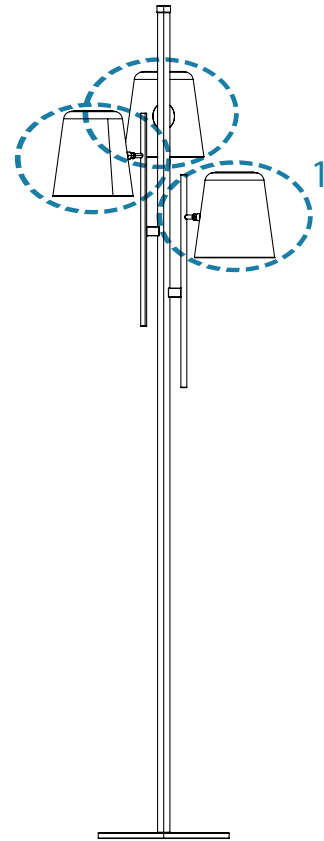

COLE | FLOOR

Cole Floor Lamp is a Stilnovo inspiration, this Mid century modern Floor lamp has a brass body and three aluminium and asymmetrical shades with a glossy black exterior and a matte white interior finishing. The three cone shades provide plenty of style as well as flexible lighting. Therefore, these adjustable heads Cole ensure maximum lighting, depth and add functionality to every single clean and modern design. With three asymmetrical arms, Cole floor light has a balanced elegance and presence that won't go unnoticed. This mid-century modern lamp provides brilliant light for any vintage industrial office or living space.

Nickel Plated
Glossy Black

Nickel Plated
Glossy White

WEIGHT

Approx. 13 kg | 28.7lbs

BULBS

3 x E27 Bulbs (included) max 40W per bulb.
(E26 for USA not included)

DIMENSIONS

HEIGHT: 75.9" | 193 cm

DEPTH: 39.3" | 100 cm

Bulbs

3 x E27 Bulbs (included) max 40W per bulb.
(E26 for USA not included)

SHADE

DESCRIPTION

SHADES

SHADES

Nº1 - 3 unit

HEIGHT: 7.8" | 20 cm

DIAMETER: 7.2" | 18.5 cm

Shade with Bulbs 

For more information, contact our team.
INFO@DELIGHTFULL.EU | WWW.DELIGHTFULL.EU