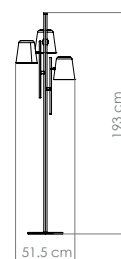

Nickel Plated
Glossy Black

Nickel Plated
Glossy White

WEIGHT

Approx. 13 kg | 28.7lbs

BULBS

3 x E27 Bulbs (included) max 40W per bulb.
(E26 for USA not included)

DIMENSIONS

HEIGHT: 75.9" | 193 cm

DIAMETER: 20.2" | 51.5 cm

ALSO AVAILABLE IN CATALOG 2020

COLE | FLOOR P.90;

COLE | FLOOR

PACKAGE

(Cardboard Box)

WIDTH: 26.7" | 68 cm

HEIGHT: 22.4" | 57 cm

DEPTH: 39.3" | 100 cm

Bulbs

3 x E27 Bulbs (included) max 40W per bulb.
(E26 for USA not included)

SHADE

DESCRIPTION

SHADES

SHADES

Nº1 - 3 unit

HEIGHT: 7.8" | 20 cm

DIAMETER: 7.2" | 18.5 cm

Shade with Bulbs 

For more information, contact our team.
INFO@DELIGHTFULL.EU | WWW.DELIGHTFULL.EU