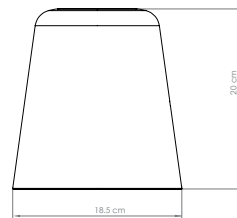

Nickel Plated
Glossy Black

Nickel Plated
Glossy White

WEIGHT

Approx. 13 kg | 28.7lbs

BULBS

3 x E27 Bulbs (included) max 40W per bulb.
(E26 for USA not included)

DIMENSIONS

HEIGHT: 75.9" | 193 cm

DIAMETER: 20.2" | 51.5 cm

ALSO AVAILABLE IN CATALOG 2020

COLE | FLOOR P.90;

COLE | FLOOR

PACKAGE

(Cardboard Box)

WIDTH: 26.7" | 68 cm

HEIGHT: 22.4" | 57 cm

DEPTH: 39.3" | 100 cm

Bulbs

3 x E27 Bulbs (included) max 40W per bulb.
(E26 for USA not included)

SHADE

DESCRIPTION

SHADES

SHADES

Nº1 - 3 unit

HEIGHT: 7.8" | 20 cm

DIAMETER: 7.2" | 18.5 cm

Shade with Bulbs 

For more information, contact our team.
INFO@DELIGHTFULL.EU | WWW.DELIGHTFULL.EU