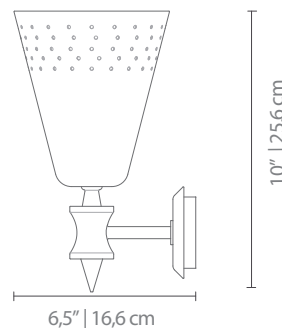

### BULBS

1 x E27 Halogen Bulbs 28W (included)

(bulbs not included for North America)

### DIMENSIONS

WIDTH: 5,5" | 14,2 cm

HEIGHT: 10" | 25,6 cm

DEPTH: 6,5" | 16,6 cm

ALSO AVAILABLE IN CATALOG 2018

CHARLES | SUSPENSION P.36; CHARLES 2 | WALL P.200;