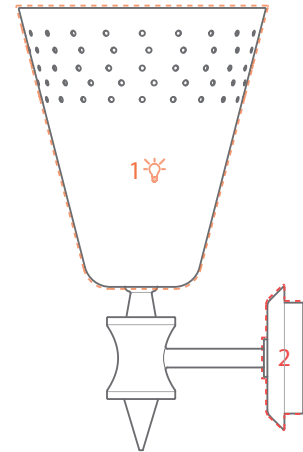

The mount is made of brass, with a nickel plated finish, while the shades have minimal perforation details and also feature a nickel plated and a matte white finish.

It is a mid-century wall sconce that creates a stunning visual effect, having the possibility of being used with one or two diffusers.

### DIMENSIONS

WIDTH: 5,5" | 14,2 cm

HEIGHT: 10" | 25,6 cm

DEPTH: 6,5" | 16,6 cm

ALSO AVAILABLE IN CATALOG 2018

CHARLES | SUSPENSION P.36; CHARLES 2 | WALL P.200;

### BULB OPTIONAL

LIGHT TECHNOLOGY: Led

POWER: 9W

LUMENS: 860LM

COLOUR TEMPERATURE: 3000K

### CANOPY

Nº2 - 1 unit

DIAMETER: 3,3" | 8,4 cm

DEPTH: 0,9" | 2,3 cm