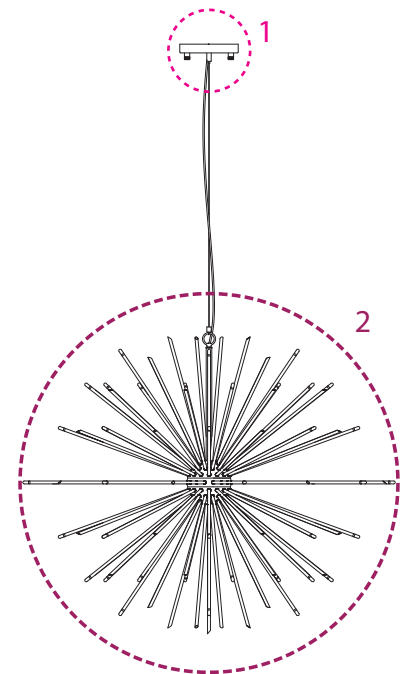

## CANNONBALL | SUSPENSION

Cannonball light pendant is the perfect explosion of luxury. Inspired by the boldness of a cannonball, this pendant lamp came to reinvent what mid-century modern design is. With its unique shape, this exquisite lamp is handmade in brass and features a gold-plated finish, proof of some of the most high-quality craftsmanship in the lighting design world. Cannonball is a modern brass pendant lamp which will give an elegant and sophisticated touch to your mid-century modern living room.

### DIMENSIONS

HEIGHT: 51.1" | 130 cm

DIAMETER: 51.1" | 130 cm

ALSO AVAILABLE IN CATALOG 2020  
CANNONBALL | SUSPENSION P. 29;

For more information, contact our team.  
INFO@DELIGHTFULL.EU | WWW.DELIGHTFULL.EU

### Bulbs

48 x G4 LED Bulbs (included) max 40W per bulb

(E26 for USA not included)

LIGHT TECHNOLOGY: LED

COLOR TEMPERATURE: 2700K

### CANOPY

N°1 - 1 unit

HEIGHT: 2" | 5.2 cm

DIAMETER: 7.8" | 20 cm