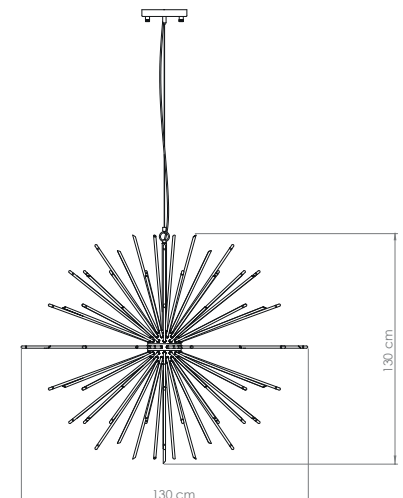

## CANNONBALL | SUSPENSION

Cannonball light pendant is the perfect explosion of luxury. Inspired by the boldness of a cannonball, this pendant lamp came to reinvent what mid-century modern design is. With its unique shape, this exquisite lamp is handmade in brass and features a gold-plated finish, proof of some of the most high-quality craftsmanship in the lighting design world. Cannonball is a modern brass pendant lamp which will give an elegant and sophisticated touch to your mid-century modern living room.

### WEIGHT

Approx. 18 kg | 39.6 lbs

### DIMENSIONS

HEIGHT: 51.1" | 130 cm

DIAMETER: 51.1" | 130 cm

ALSO AVAILABLE IN CATALOG 2020  
CANNONBALL | SUSPENSION P. 29;

For more information, contact our team.  
INFO@DELIGHTFULL.EU | WWW.DELIGHTFULL.EU

### CANOPY

N°1 - 1 unit

HEIGHT: 2" | 5.2 cm

DIAMETER: 7.8" | 20 cm