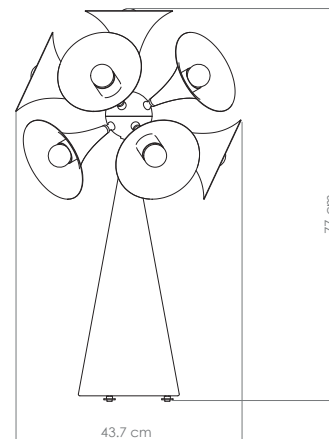

MATERIALS

BODY: Nero Marquina and Brass

SHADE: Brass

WEIGHT

Approx. 25 kg | 55 lbs

BULBS

11 x E14 Silver Crown Bulbs (included), max 40W per bulb
(E26 for USA not included)

DIMENSIONS

HEIGHT: 30.3" | 77 cm

DIAMETER: 17.2" | 43.7 cm

BOTTI | TABLE

PACKAGE

(Cardboard Box)

WIDTH: 23,6" | 60 cm

HEIGHT: 8,6" | 22 cm

DEPTH: 11,8" | 30 cm

HEIGHT: 5.4" | 13.9 cm

DIAMETER: 6.7" | 17.2 cm

Shade with Bulbs 

For more information, contact our team.
INFO@DELIGHTFULL.EU | WWW.DELIGHTFULL.EU