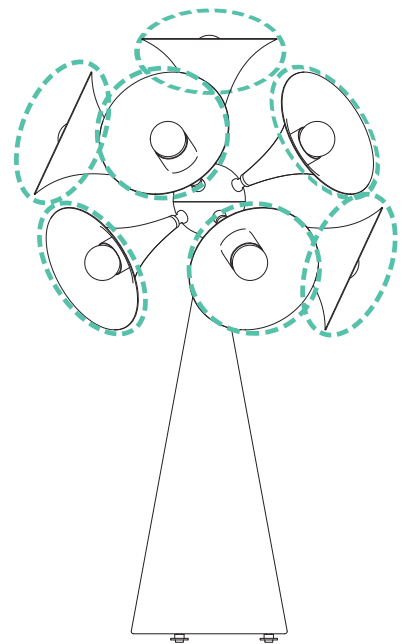

MATERIALS

BODY: Nero Marquina and Brass

SHADE: Brass

WEIGHT

Approx. 25 kg | 55 lbs

BULBS

11 x E14 Silver Crown Bulbs (included), max 40W per bulb
(E26 for USA not included)

DIMENSIONS

HEIGHT: 30.3" | 77 cm

DIAMETER: 17.2" | 43.7 cm

BOTTI | TABLE

PACKAGE

(Cardboard Box)

WIDTH: 23,6" | 60 cm

HEIGHT: 8,6" | 22 cm

DEPTH: 11,8" | 30 cm

Bulbs

1 x E14 Silver Crown Bulbs (included), max 40W per bulb
(E26 for USA not included)

SHADE

DESCRIPTION

SHADES

1

SHADES

N°1 - 11 unit

HEIGHT: 5.4" | 13.9 cm

DIAMETER: 6.7" | 17.2 cm

Shade with Bulbs 

For more information, contact our team.
INFO@DELIGHTFULL.EU | WWW.DELIGHTFULL.EU