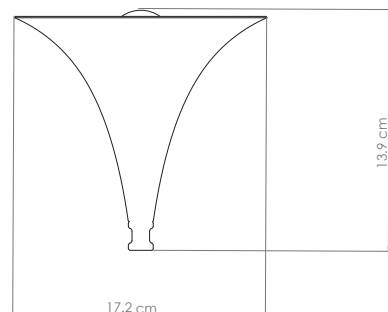

MATERIALS

BODY: Nero Marquina and Brass

SHADE: Brass

WEIGHT

Approx. 25 kg | 55 lbs

BULBS

11 x E14 Silver Crown Bulbs (included), max 40W per bulb
(E26 for USA not included)

DIMENSIONS

HEIGHT: 30.3" | 77 cm

DIAMETER: 17.2" | 43.7 cm

BOTTI | TABLE

PACKAGE

(Cardboard Box)

WIDTH: 23,6" | 60 cm

HEIGHT: 8,6" | 22 cm

DEPTH: 11,8" | 30 cm

Bulbs

1 x E14 Silver Crown Bulbs (included), max 40W per bulb
(E26 for USA not included)

SHADE

DESCRIPTION

SHADES

1

SHADES

N°1 - 11 unit

HEIGHT: 5.4" | 13.9 cm

DIAMETER: 6.7" | 17.2 cm

Shade with Bulbs 

For more information, contact our team.
INFO@DELIGHTFULL.EU | WWW.DELIGHTFULL.EU