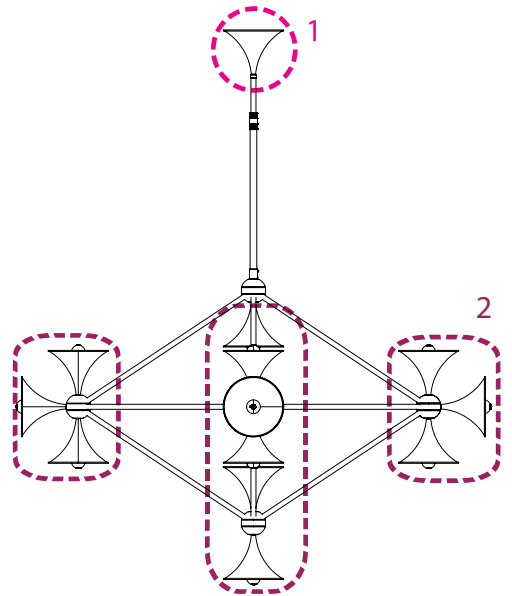

### DIMENSIONS

HEIGHT: 37.4" | 95 cm

DIAMETER: 56.2" | 143 cm

ALSO AVAILABLE IN CATALOG 2020

**BOTTI | SUSPENSION** P.20; **BOTTI | FLOOR** P.85; **BOTTI | TABLE** P.132;

For more information, contact our team.  
INFO@DELIGHTFULL.EU | WWW.DELIGHTFULL.EU

### PACKAGE

(Cardboard Box)

WIDTH: x" | x cm

HEIGHT: x" | x cm

DEPTH: x" | x cm

PACKAGE VOLUME: x m<sup>3</sup>

### Bulbs

15 x E27 Incandescent Bulbs 25W

(Bulbs not included for North America)

### CANOPY

N°1 - 1 unit

HEIGHT: 5.7" | 14.5 cm

DIAMETER: 7.1" | 18.2 cm