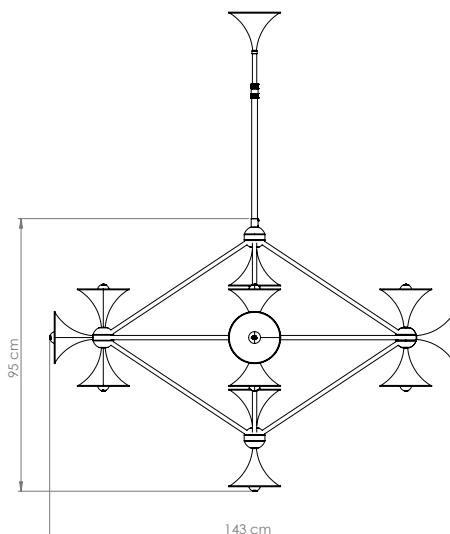

### MATERIALS

BODY: Brass

### BULBS

15 x E27 Incandescent Bulbs 25W  
(Bulbs not included for North America)

### DIMENSIONS

HEIGHT: 37.4" | 95 cm

DIAMETER: 56.2" | 143 cm

ALSO AVAILABLE IN CATALOG 2020

**BOTTI | SUSPENSION** P.20; **BOTTI | FLOOR** P.85; **BOTTI | TABLE** P.132;

For more information, contact our team.  
INFO@DELIGHTFULL.EU | WWW.DELIGHTFULL.EU

### CANOPY

N°1 - 1 unit

HEIGHT: 5.7" | 14.5 cm

DIAMETER: 7.1" | 18.2 cm