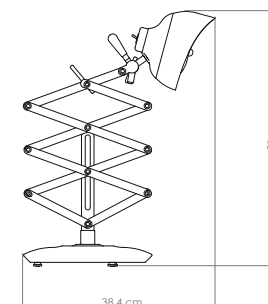

MATERIALS

BODY: Brass
SHADE: Aluminium and Brass
Cord: Textile

STANDARD FINISHES

WEIGHT

Approx. 5.7 kg | 12.5 lbs

BULBS

2 x G9 LED bulbs, 4W Power, Non Dimmable.
(Bulbs not included for North America)

DIMENSIONS

HEIGHT: 20" | 51 cm
WIDTH: 15.1" | 38.4 cm

ALSO AVAILABLE IN CATALOG 2020

BILLY| TABLE P.130;

For more information, contact our team.
INFO@DELIGHTFULL.EU | WWW.DELIGHTFULL.EU

BILLY | TABLE

PACKAGE (Cardboard Box)

WIDTH: 17.7" | 45 cm
HEIGHT: 25.6" | 65 cm
DEPTH: 17.7" | 45 cm

PACKAGE VOLUME: 0.13m³
WEIGHT: 19.8 lbs | 9 kg

Bulbs

2 x G9 LED bulbs, 4W Power, Non Dimmable.
(Bulbs not included for North America)

COLOR TEMPERATURE: 3000K

SHADE

DESCRIPTION
SHADES

SHADES

Nº1 - 1 unit

HEIGHT: 6.1" | 15.7 cm

WIDTH: 8.4" | 21.5 cm

Shade with Bulbs 

For more information, contact our team.
INFO@DELIGHTFULL.EU | WWW.DELIGHTFULL.EU