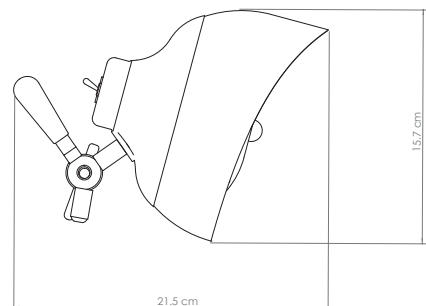

MATERIALS

BODY: Brass
SHADE: Aluminium and Brass
Cord: Textile

STANDARD FINISHES

WEIGHT

Approx. 5.7 kg | 12.5 lbs

BULBS

2 x G9 LED bulbs, 4W Power, Non Dimmable.
(Bulbs not included for North America)

DIMENSIONS

HEIGHT: 20" | 51 cm
WIDTH: 15.1" | 38.4 cm

ALSO AVAILABLE IN CATALOG 2020

BILLY| TABLE P.130;

For more information, contact our team.
INFO@DELIGHTFULL.EU | WWW.DELIGHTFULL.EU

BILLY | TABLE

PACKAGE (Cardboard Box)

WIDTH: 17.7" | 45 cm
HEIGHT: 25.6" | 65 cm
DEPTH: 17.7" | 45 cm

PACKAGE VOLUME: 0.13m³
WEIGHT: 19.8 lbs | 9 kg

Bulbs

2 x G9 LED bulbs, 4W Power, Non Dimmable.
(Bulbs not included for North America)

COLOR TEMPERATURE: 3000K

SHADE

DESCRIPTION
SHADES

SHADES

Nº1 - 1 unit

HEIGHT: 6.1" | 15.7 cm

WIDTH: 8.4" | 21.5 cm

Shade with Bulbs 

For more information, contact our team.
INFO@DELIGHTFULL.EU | WWW.DELIGHTFULL.EU