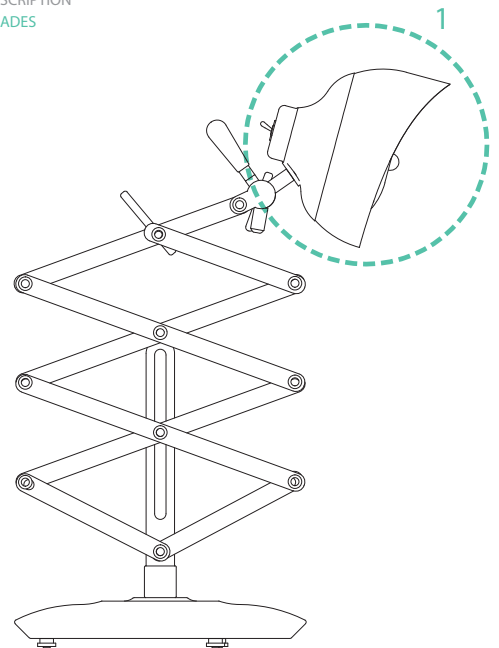

MATERIALS

BODY: Brass
SHADE: Aluminium and Brass
Cord: Textile

STANDARD FINISHES

WEIGHT

Approx. 5.7 kg | 12.5 lbs

BULBS

2 x G9 LED bulbs, 4W Power, Non Dimmable.
(Bulbs not included for North America)

DIMENSIONS

WIDTH: 17.7" | 45 cm
HEIGHT: 25.6" | 65 cm
DEPTH: 17.7" | 45 cm

PACKAGE VOLUME: 0.13m³
WEIGHT: 19.8 lbs | 9 kg

Bulbs

2 x G9 LED bulbs, 4W Power, Non Dimmable.
(Bulbs not included for North America)

COLOR TEMPERATURE: 3000K

SHADE

DESCRIPTION
SHADES

SHADES

Nº1 - 1 unit

HEIGHT: 6.1" | 15.7 cm

WIDTH: 8.4" | 21.5 cm

Shade with Bulbs 

For more information, contact our team.
INFO@DELIGHTFULL.EU | WWW.DELIGHTFULL.EU