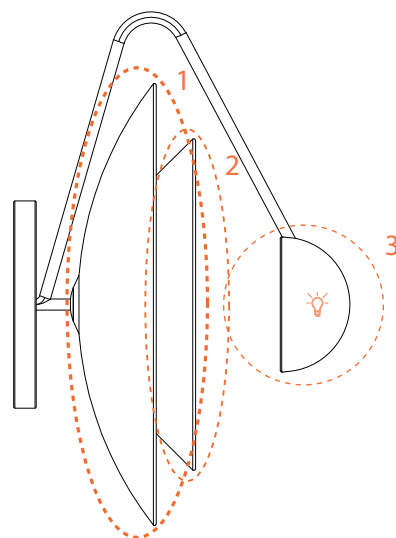

CANOPY AND SHADE

DESCRIPTION

SHADES

SHADES

N°1 - 1 units

DIAMETER: 15.7" | 40 cm

N°2 - 1 units

DIAMETER: 11.8" | 30 cm

N°3 - 1 units

DIAMETER: 4.7" | 12 cm

Shade with bulb

For more information, contact our team.

INFO@DELIGHTFULL.EU | WWW.DELIGHTFULL.EU