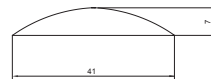

### DIMENSIONS

HEIGHT: 21.8" | 55.5 cm

WIDTH: 17" | 43.4 cm

ALSO AVAILABLE IN CATALOG 2020

[BASIE | TABLE](#) P.128; [BASIE | WALL](#) P.151;

For more information, contact our team.  
[INFO@DELIGHTFULL.EU](mailto:INFO@DELIGHTFULL.EU) | [WWW.DELIGHTFULL.EU](http://WWW.DELIGHTFULL.EU)

### SHADES

Nº1 - 1 unit

HEIGHT: 2.7" | 7 cm

DIAMETER: 16.1" | 41 cm

Nº2 - 1 unit

HEIGHT: 2.3" | 6 cm

DIAMETER: 11.8" | 30 cm

Shade with Bulbs 