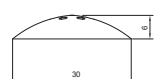

### DIMENSIONS

HEIGHT: 21.8" | 55.5 cm

WIDTH: 17" | 43.4 cm

ALSO AVAILABLE IN CATALOG 2020

[BASIE | TABLE](#) P.128; [BASIE | WALL](#) P.151;

For more information, contact our team.  
[INFO@DELIGHTFULL.EU](mailto:INFO@DELIGHTFULL.EU) | [WWW.DELIGHTFULL.EU](http://WWW.DELIGHTFULL.EU)

### SHADES

Nº1 - 1 unit

HEIGHT: 2.7" | 7 cm

DIAMETER: 16.1" | 41 cm

Nº2 - 1 unit

HEIGHT: 2.3" | 6 cm

DIAMETER: 11.8" | 30 cm

Shade with Bulbs 