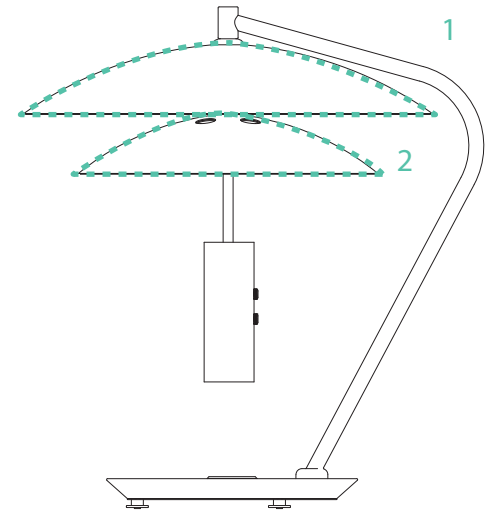

### DIMENSIONS

HEIGHT: 21.8" | 55.5 cm

WIDTH: 17" | 43.4 cm

ALSO AVAILABLE IN CATALOG 2020

[BASIE | TABLE](#) P.128; [BASIE | WALL](#) P.151;

For more information, contact our team.  
[INFO@DELIGHTFULL.EU](mailto:INFO@DELIGHTFULL.EU) | [WWW.DELIGHTFULL.EU](http://WWW.DELIGHTFULL.EU)

### SHADES

Nº1 - 1 unit

HEIGHT: 2.7" | 7 cm

DIAMETER: 16.1" | 41 cm

Nº2 - 1 unit

HEIGHT: 2.3" | 6 cm

DIAMETER: 11.8" | 30 cm

Shade with Bulbs 