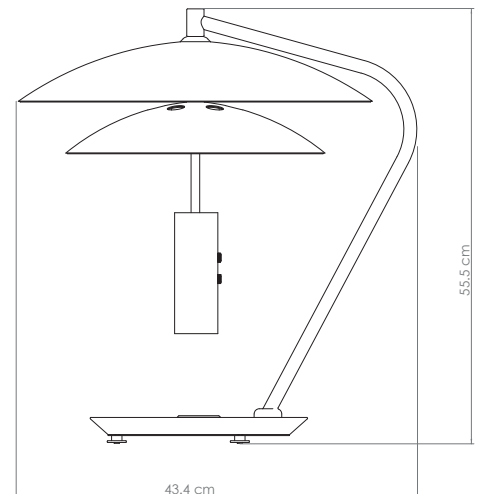

### WEIGHT

Approx. 12 kg | 26.5 lbs

### DIMENSIONS

HEIGHT: 21.8" | 55.5 cm

WIDTH: 17" | 43.4 cm

ALSO AVAILABLE IN CATALOG 2020

[BASIE | TABLE](#) P.128; [BASIE | WALL](#) P.151;

For more information, contact our team.  
[INFO@DELIGHTFULL.EU](mailto:INFO@DELIGHTFULL.EU) | [WWW.DELIGHTFULL.EU](http://WWW.DELIGHTFULL.EU)