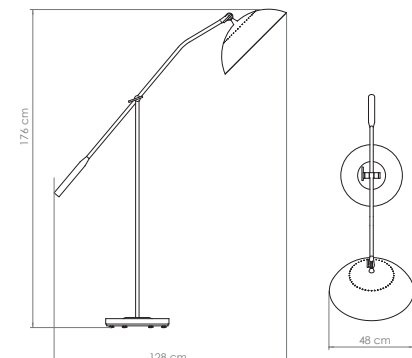

ARMSTRONG | FLOOR

This Mid-Century modern Lamp design, Armstrong Floor Lamp is inspired by the great legend of Jazz, Louis Armstrong. A floor piece that replicated Armstrong's greatest perks. This nordic light combines a mid-century design with a structure handmade in brass and a base in white Carrara marble. The oval aluminum lamp shade is softened with a matte white finish. Armstrong arc lamp can reach a height of 59.1 inches with the help of the adjustable balance arm. With a counterweight made in steel, this mid-century lamp directs light anywhere a task light is needed, providing an exquisite touch to your interior design.

White Marble
Gold Plated
Glossy White

White Marble
Nickel Plated
Glossy White

WEIGHT

Approx. 13.5 kg | 29.8 lbs

BULBS

4 x G9 LED Bulbs, 4W Power, Non Dimmable (included)
(Bulbs not included for North America)

DIMENSIONS

HEIGHT: 69.2" | 176 cm

WIDTH: 18.8" | 48 cm

DEPTH: 50.3" | 128 cm

ALSO AVAILABLE IN CATALOG 2020

ARMSTRONG | FLOOR P.86;

For more information, contact our team.
INFO@DELIGHTFULL.EU | WWW.DELIGHTFULL.EU

DIAMETER: 18.9" | 48 cm

Shade with Bulbs 

For more information, contact our team.
INFO@DELIGHTFULL.EU | WWW.DELIGHTFULL.EU