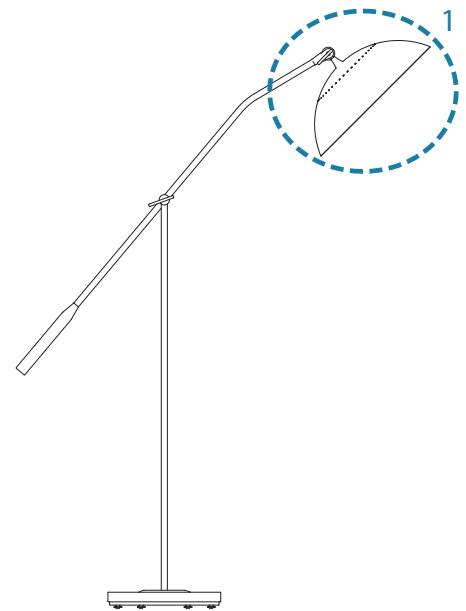

ARMSTRONG | FLOOR

PACKAGE

(Cardboard Box)

WIDTH: 23,6" | 60 cm

HEIGHT: 8,6" | 22 cm

DEPTH: 11,8" | 30 cm

Bulbs

4 x G9 LED Bulbs, 4W Power, Non Dimmable (included)

(Bulbs not included for North America)

COLOR TEMPERATURE: 3000K

SHADE

DESCRIPTION

SHADES

SHADES

Nº1 - 1 unit

HEIGHT: 6.3" | 16 cm

DIAMETER: 18.9" | 48 cm