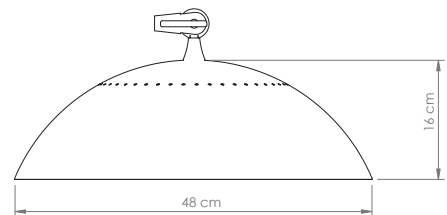

DIMENSIONS

HEIGHT: 69.2" | 176 cm

WIDTH: 18.8" | 48 cm

DEPTH: 50.3" | 128 cm

ALSO AVAILABLE IN CATALOG 2020

ARMSTRONG | FLOOR P.86;

For more information, contact our team.
INFO@DELIGHTFULL.EU | WWW.DELIGHTFULL.EU

(Bulbs not included for North America)

COLOR TEMPERATURE: 3000K

SHADE

DESCRIPTION

SHADES

SHADES

Nº1 - 1 unit

HEIGHT: 6.3" | 16 cm

DIAMETER: 18.9" | 48 cm

Shade with Bulbs 

For more information, contact our team.
INFO@DELIGHTFULL.EU | WWW.DELIGHTFULL.EU