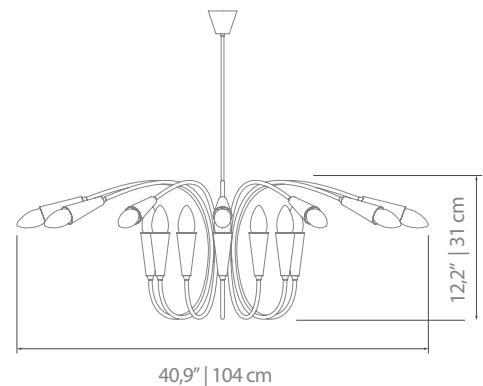

Copper Plated
Glossy Black

Copper Plated
Glossy White

Nickel Plated
Glossy Black

WEIGHT

Approx. 7 kg | 15,4 lbs

BULBS

24 x E14 LED Bulbs (included) max 40W per bulb
(E12 for USA not included)

DIMENSIONS

HEIGHT: 12,2" | 31 cm

DIAMETER: 40,9" | 104 cm

ALSO AVAILABLE IN CATALOG 2020

ARETHA | SUSPENSION P.X;

For more information, contact our team.
INFO@DELIGHTFULL.EU | WWW.DELIGHTFULL.EU

ARETHA | SUSPENSION

PACKAGE

(Cardboard Box)

WIDTH: 45,6" | 100 cm

HEIGHT: 16,9" | 100 cm

DEPTH: 45,6" | 50 cm

PACKAGE VOLUME: 0,5 m³

Bulbs

24 x E14 LED Bulbs (included) max 40W per bulb
(E12 for USA not included)

BULB STANDARD

CANOPY

Nº1 - 1 unit

HEIGHT: 1,9" | 5 cm

DIAMETER: 2,3" | 6 cm

SHADES

Nº2 - 24 units

HEIGHT: 3,9" | 10 cm

WIDTH: 1,6" | 4,1 cm