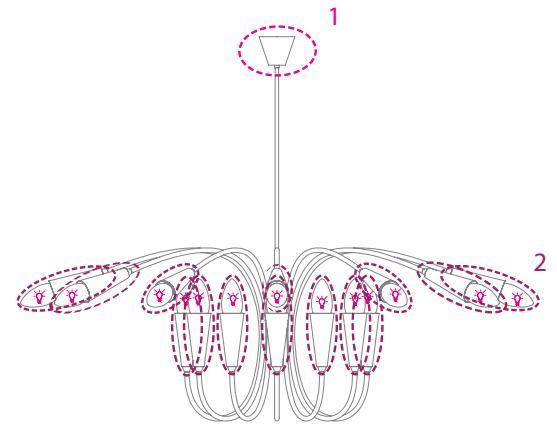

HEIGHT: 12,2" | 31 cm

DIAMETER: 40,9" | 104 cm

ALSO AVAILABLE IN CATALOG 2020

ARETHA | SUSPENSION P.X;

For more information, contact our team.
INFO@DELIGHTFULL.EU | WWW.DELIGHTFULL.EU

ARETHA | SUSPENSION

PACKAGE

(Cardboard Box)

WIDTH: 45,6" | 100 cm

HEIGHT: 16,9" | 100 cm

DEPTH: 45,6" | 50 cm

PACKAGE VOLUME: 0,5 m³

Bulbs

24 x E14 LED Bulbs (included) max 40W per bulb
(E12 for USA not included)

BULB STANDARD

LIGHT TECHNOLOGY: LED

POWER: 4W

LUMENS: 360LM

COLOUR TEMPERATURE: 2700K

SHADE

DESCRIPTION

CANOPY

SHADES

CANOPY

Nº1 - 1 unit

HEIGHT: 1,9" | 5 cm

DIAMETER: 2,3" | 6 cm

SHADES

Nº2 - 24 units

HEIGHT: 3,9" | 10 cm

WIDTH: 1,6" | 4,1 cm