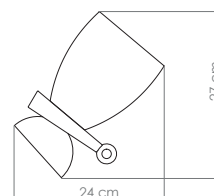

### DIMENSIONS

HEIGHT: 60.2" | 154 cm

LENGTH: 13.4" | 34 cm

DEPTH: 17.3" | 44 cm

ALSO AVAILABLE IN CATALOG 2020

AMY | FLOOR P.84; AMY | TABLE P.122;

### PACKAGE

(Cardboard Box)

WIDTH: 23,6" | 70 cm

HEIGHT: 8,6" | 130 cm

DEPTH: 11,8" | 60 cm

WEIGHT: 121.3 lbs | 22 kg

PACKAGE VOLUME: 0.55 m<sup>3</sup>

### SHADE

DESCRIPTION

SHADES

### SHADES

Nº1 - 1 unit

HEIGHT: 10.6" | 27 cm

LENGTH: 9.4" | 24 cm

Shade with Bulbs 

For more information, contact our team.  
INFO@DELIGHTFULL.EU | WWW.DELIGHTFULL.EU