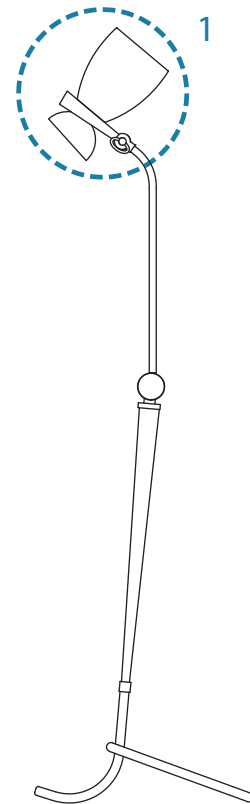

## AMY | FLOOR

Amy has a vintage retro style that embodies the soul of the British artist and the 50's interior design style. With a glossy black lamp shade that bear a resemblance to Amy's legendary hair and a small gold powder paint detail that recall us of her golden earring, the brass floor light suits the most demanding mid-century modern setting. The flexible lamp shade is what makes this modern lamp, the perfect reading light for your vintage bedroom or retro home office, since it will point in any direction you need. Note that Amy floor lamp features a footswitch that is on the cord, and the brass detail on the lamp shade has the sole purpose of adding a more modern aesthetics feeling.

### DIMENSIONS

HEIGHT: 60.2" | 154 cm

LENGTH: 13.4" | 34 cm

DEPTH: 17.3" | 44 cm

ALSO AVAILABLE IN CATALOG 2020

AMY | FLOOR P.84; AMY | TABLE P.122;

### Bulbs

2 x E14 Bulbs (included), max 40W per bulb

(E12 for USA not included)

### SHADES

Nº1 - 1 unit

HEIGHT: 10.6" | 27 cm

LENGTH: 9.4" | 24 cm

Shade with Bulbs 

For more information, contact our team.  
INFO@DELIGHTFULL.EU | WWW.DELIGHTFULL.EU