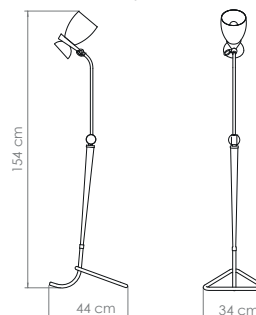

DIMENSIONS

HEIGHT: 60.2" | 154 cm

LENGTH: 13.4" | 34 cm

DEPTH: 17.3" | 44 cm

ALSO AVAILABLE IN CATALOG 2020

AMY | FLOOR P.84; AMY | TABLE P.122;