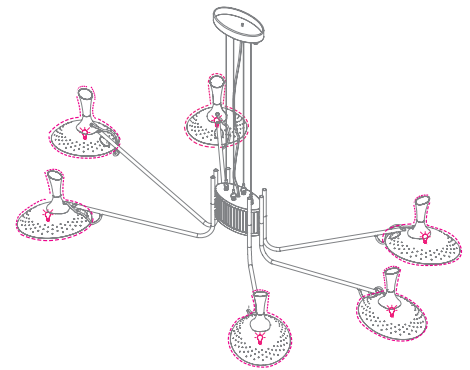

BULB STANDARD - G9

LIGHT TECHNOLOGY: LED

POWER: 4W

LUMENS: 360LM

COLOUR TEMPERATURE: 3000K

BULB STANDARD - E14

LIGHT TECHNOLOGY: LED

POWER: 5W

LUMENS: 360LM

COLOUR TEMPERATURE: 3000K

SHADE

DESCRIPTION

SHADES

6 units

WIDTH: 9,0" | 23 cm

HEIGHT: 9,0" | 23 cm