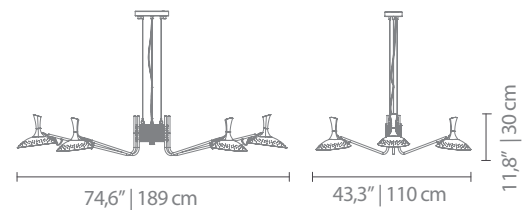

Approx. 15 kg | 33 lbs

BULBS

6 x G9 Halogen Bulbs 28W (included)
(bulbs not included for North America)

6 x E14 Halogen Bulbs 28W (included)
(bulbs not included for North America)

DIMENSIONS

WIDTH: 43,3" | 110,2 cm

HEIGHT: 11,3" | 28,8 cm

LENGHT: 74,6" | 189,5 cm

ABBHEY | SUSPENSION

PACKAGE

(Plywood Box)

WIDTH: 77,5" | 197 cm

HEIGHT: 21,6" | 55 cm

DEPTH: 72" | 183 cm

PACKAGE VOLUME: 4,565 m³

WEIGHT: Approx. 290kg | 639,34 lbs

BULBS

6 x G9 LED Bulbs 4W (included)

(bulbs not included for North America)

6 x E14 LED Bulbs 5W (included)

(bulbs not included for North America)

LENGTH: 11,0" | 28 cm

Shade with LED Bulbs 

CANOPY

DESCRIPTION

2,1" | 5,5 cm

9,2" | 23,5 cm

4,9" | 12,5 cm