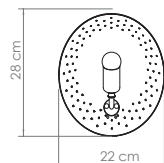

MATERIALS

BODY: Brass

SHADE: Aluminium

STANDARD FINISHES

BODY: Gold Plated

SHADE: Black Matte & White Matte

WEIGHT

Approx. 6.5 kg | 14.3 lbs

BULBS

2 x G9 LED Bulbs, 4W Power, Non Dimmable (included)
(Bulbs not included for North America)

DIMENSIONS

HEIGHT: 66.9" | 170 cm

LENGTH: 12.6" | 32 cm

DEPTH: 26.5" | 67.5 cm

ALSO AVAILABLE IN CATALOG 2020

ABBEEY | SUSPENSION P.14; ABBEEY | FLOOR P.82;

ABBAY | FLOOR

PACKAGE

(Cardboard Box)

WIDTH: 18.9" | 48 cm
HEIGHT: 72.8" | 185 cm
DEPTH: 18.9" | 48 cm

PACKAGE VOLUME: 0.43m³
WEIGHT: 55.1lbs | 25 kg

Bulbs

2 x G9 LED Bulbs, 4W Power, Non Dimmable (included)
(Bulbs not included for North America)

SHADE

DESCRIPTION
SHADES

SHADES

Nº1 - 2 units

HEIGHT: 9" | 23 cm
WIDTH: 8.6" | 22 cm
DEPTH: 11" | 28 cm

Shade with Bulbs 

For more information, contact our team.
INFO@DELIGHTFULL.EU | WWW.DELIGHTFULL.EU