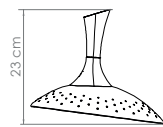

BULBS

2 x G9 LED Bulbs, 4W Power, Non Dimmable (included)
(Bulbs not included for North America)

DIMENSIONS

HEIGHT: 66.9" | 170 cm

LENGTH: 12.6" | 32 cm

DEPTH: 26.5" | 67.5 cm

ALSO AVAILABLE IN CATALOG 2020

ABBEEY | SUSPENSION P.14; ABBEEY | FLOOR P.82;

ABBAY | FLOOR

PACKAGE

(Cardboard Box)

WIDTH: 18.9" | 48 cm
HEIGHT: 72.8" | 185 cm
DEPTH: 18.9" | 48 cm

PACKAGE VOLUME: 0.43m³
WEIGHT: 55.1lbs | 25 kg

Bulbs

2 x G9 LED Bulbs, 4W Power, Non Dimmable (included)
(Bulbs not included for North America)

SHADE

DESCRIPTION
SHADES

SHADES

Nº1 - 2 units

HEIGHT: 9" | 23 cm
WIDTH: 8.6" | 22 cm
DEPTH: 11" | 28 cm

Shade with Bulbs 

For more information, contact our team.
INFO@DELIGHTFULL.EU | WWW.DELIGHTFULL.EU