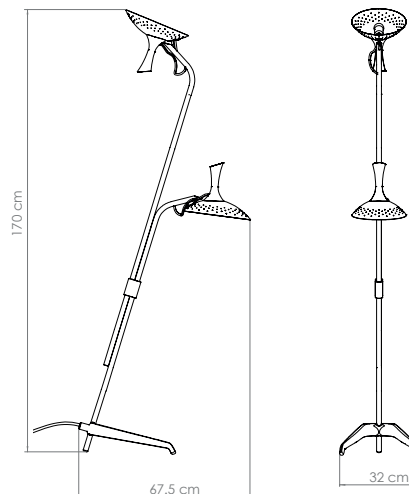

MATERIALS

BODY: Brass

SHADE: Aluminium

STANDARD FINISHES

BODY: Gold Plated

SHADE: Black Matte & White Matte

WEIGHT

Approx. 6.5 kg | 14.3 lbs

BULBS

2 x G9 LED Bulbs, 4W Power, Non Dimmable (included)
(Bulbs not included for North America)

DIMENSIONS

HEIGHT: 66.9" | 170 cm

LENGTH: 12.6" | 32 cm

DEPTH: 26.5" | 67.5 cm

ALSO AVAILABLE IN CATALOG 2020

ABBEEY | SUSPENSION P.14; ABBEEY | FLOOR P.82;

ABBAY | FLOOR

PACKAGE

(Cardboard Box)

WIDTH: 18.9" | 48 cm
HEIGHT: 72.8" | 185 cm
DEPTH: 18.9" | 48 cm

PACKAGE VOLUME: 0.43m³
WEIGHT: 55.1lbs | 25 kg

Bulbs

2 x G9 LED Bulbs, 4W Power, Non Dimmable (included)
(Bulbs not included for North America)

SHADE

DESCRIPTION
SHADES

SHADES

Nº1 - 2 units

HEIGHT: 9" | 23 cm
WIDTH: 8.6" | 22 cm
DEPTH: 11" | 28 cm

Shade with Bulbs 

For more information, contact our team.
INFO@DELIGHTFULL.EU | WWW.DELIGHTFULL.EU