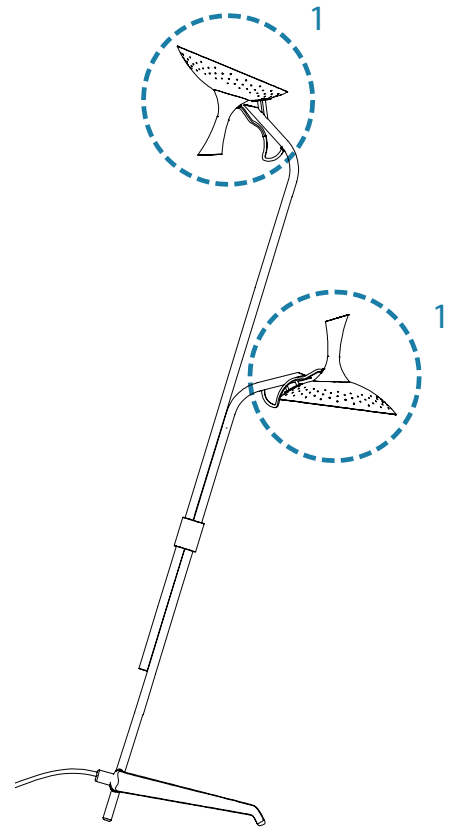

MATERIALS

BODY: Brass

SHADE: Aluminium

STANDARD FINISHES

BODY: Gold Plated

SHADE: Black Matte & White Matte

WEIGHT

Approx. 6.5 kg | 14.3 lbs

BULBS

2 x G9 LED Bulbs, 4W Power, Non Dimmable (included)
(Bulbs not included for North America)

DIMENSIONS

HEIGHT: 66.9" | 170 cm

LENGTH: 12.6" | 32 cm

DEPTH: 26.5" | 67.5 cm

ALSO AVAILABLE IN CATALOG 2020

ABBEEY | SUSPENSION P.14; ABBEEY | FLOOR P.82;

ABBAY | FLOOR

PACKAGE

(Cardboard Box)

WIDTH: 18.9" | 48 cm
HEIGHT: 72.8" | 185 cm
DEPTH: 18.9" | 48 cm

PACKAGE VOLUME: 0.43m³
WEIGHT: 55.1lbs | 25 kg

Bulbs

2 x G9 LED Bulbs, 4W Power, Non Dimmable (included)
(Bulbs not included for North America)

SHADE

DESCRIPTION
SHADES

SHADES

Nº1 - 2 units

HEIGHT: 9" | 23 cm
WIDTH: 8.6" | 22 cm
DEPTH: 11" | 28 cm

Shade with Bulbs 

For more information, contact our team.
INFO@DELIGHTFULL.EU | WWW.DELIGHTFULL.EU