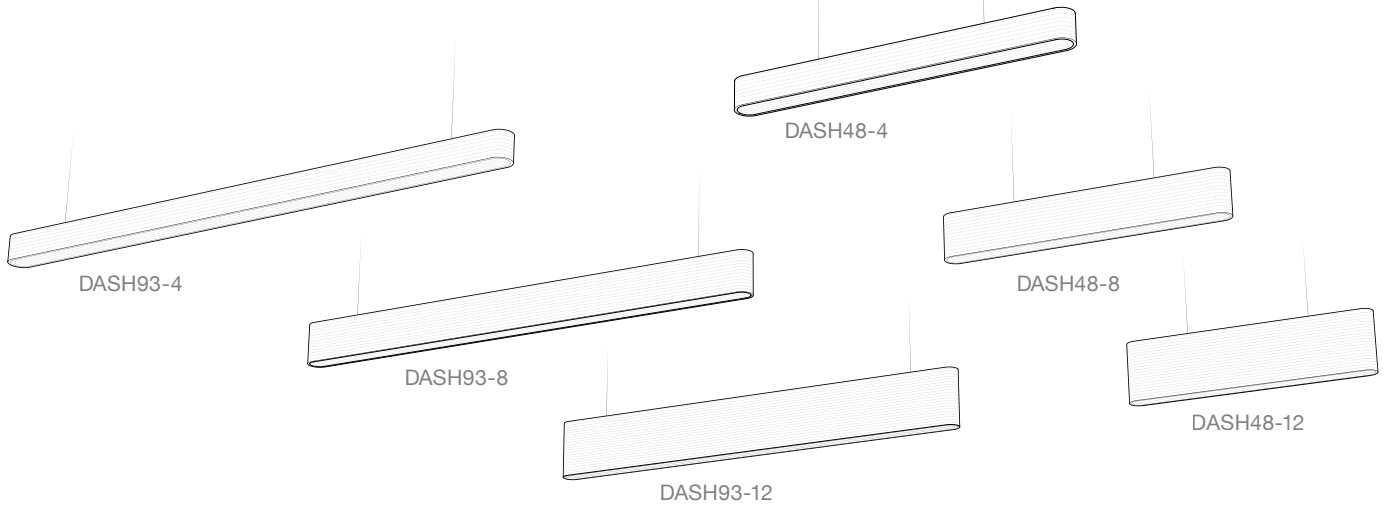

SPECIFICATION CODE

Example: QTY 2 DASH - GP1493-8H-STD-935-ID-HO-HE-SC-WH

Qty.

DASH - GP   - - - - - - - - - -

①

②

③

④

⑤

⑥

⑦

⑧

⑨

⑩

For each number, make one selection and enter into the corresponding box above. *Indicates modification with additional lead time and/or costs

① MATERIAL

- ☐ 4
- ☐ 14
- ☐ 24

② LENGTH

- ☐ 48   48.75"
- ☐ 93   93.75"

③ HEIGHT

- ☐ 4H   4.25"
- ☐ 8H   8"
- ☐ 12H   12"

④ SUSPENSION

- ☐ STD   8 ft
- ☐ EXT*   16 ft

⑤ LED CRI / CCT

- ☐ 927*   90 CRI / 2700K
- ☐ 930*   90 CRI / 3000K
- ☐ 935*   90 CRI / 3500K
- ☐ 940*   90 CRI / 4000K

⑥ DISTRIBUTION

- ☐ ID   Indirect/Direct
- ☐ D   Direct
- ☐ I   Indirect

⑦ DIRECT OUTPUT

- ☐ HO   Hi Output / 750 lm/ft
- ☐ LO   Low Output 250 lm/ft
- ☐ NA   Not Applicable
- ☐ CU   Custom ____ Lm/ft

⑧ INDIRECT OUTPUT

- ☐ HO   Hi Output / 750 lm/ft
- ☐ LO   Low Output 250 lm/ft
- ☐ NA   Not Applicable
- ☐ CU   Custom ____ Lm/ft

⑨ CIRCUITING

- ☐ SC   Single Circuit
- ☐ DC*   Dual Circuit

⑩ CANOPY / CORD

- ☐ BK   Black
- ☐ WH   White