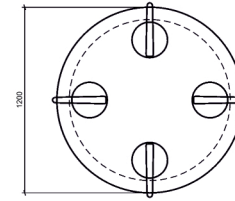

WALDRON

ROUND & RECTANGULAR DINING TABLE
SOLID TIMBER CONSTRUCTION
WAX OILED FINISH
POWDER COATED CAST ALUMINIUM LEGS
RAL 9005 AS STANDARD

AMERICAN BLACK WALNUT
EUROPEAN WHITE OAK

DARE

DARESTUDIO.COM ■ +44 (0) 1273 607192 ■ INFO@DARESTUDIO.COM