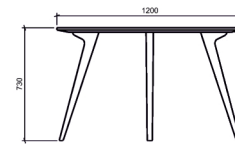

WALDRON

ROUND & RECTANGULAR DINING TABLE
SOLID TIMBER CONSTRUCTION
WAX OILED FINISH
POWDER COATED CAST ALUMINIUM LEGS
RAL 9005 AS STANDARD

AMERICAN BLACK WALNUT
EUROPEAN WHITE OAK

DARE

DARESTUDIO.COM ■ +44 (0) 1273 607192 ■ INFO@DARESTUDIO.COM