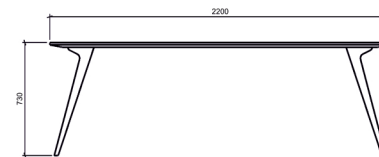

WALDRON

ROUND & RECTANGULAR DINING TABLE
SOLID TIMBER CONSTRUCTION
WAX OILED FINISH
POWDER COATED CAST ALUMINIUM LEGS
RAL 9005 AS STANDARD

AMERICAN BLACK WALNUT
EUROPEAN WHITE OAK

DARE

DARESTUDIO.COM ■ +44 (0) 1273 607192 ■ INFO@DARESTUDIO.COM