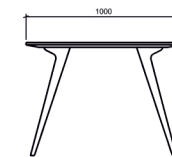

WALDRON

ROUND & RECTANGULAR DINING TABLE
SOLID TIMBER CONSTRUCTION
WAX OILED FINISH
POWDER COATED CAST ALUMINIUM LEGS
RAL 9005 AS STANDARD

AMERICAN BLACK WALNUT
EUROPEAN WHITE OAK

DARE

DARESTUDIO.COM ■ +44 (0) 1273 607192 ■ INFO@DARESTUDIO.COM