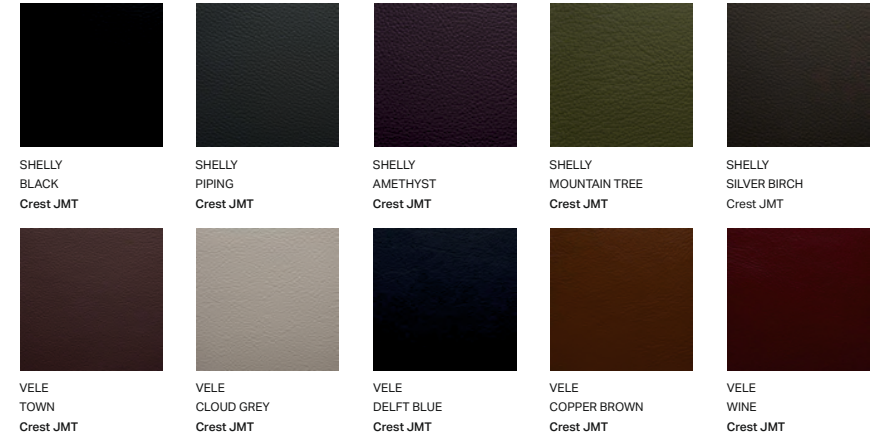

The overview above refers to the fabric group 1 collection and shows a sample selection of the colours available.

For further information please go to the fabric supplier website:

www.camirafabrics.com
www.vescom.com
www.ludvigsvensson.com
www.kvadrat.dk

The overview above refers to the fabric group 2 collection and shows a sample selection of the colours available.

For further information please go to the fabric supplier website:

www.kvadrat.dk

FABRIC GROUP 3

The overview above refers to the fabric group 1 collection and shows a sample selection of the colours available.
For further information please go to the fabric supplier website:
www.kvadrat.dk
www.febrik.com

LEATHER GROUP 1

LEATHER GROUP 2

The overview above refers to the leather group 1 & 2 collection and shows a sample selection of the colours available.
For further information please go to the leather supplier website:
www.jmt.crestleather.com
www.elmoleather.com