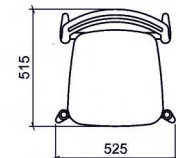

TOR

STACKED HEIGHT
4 PCS

STACKED HEIGHT
4 PCS

STACKING CHAIR

SOLID WOOD FRAME

WAX OILED FINISH

WITH OR WITHOUT ARMS

UPHOLSTERED SEAT AVAILABLE IN A CHOICE OF STAND