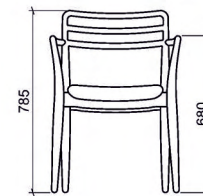

TOR

STACKED HEIGHT
4 PCS

STACKED HEIGHT
4 PCS

STACKING CHAIR

SOLID WOOD FRAME

WAX OILED FINISH

WITH OR WITHOUT ARMS

UPHOLSTERED SEAT AVAILABLE IN A CHOICE OF STAND