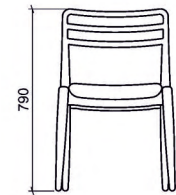

TOR

STACKED HEIGHT
4 PCS

STACKED HEIGHT
4 PCS

STACKING CHAIR

SOLID WOOD FRAME

WAX OILED FINISH

WITH OR WITHOUT ARMS

UPHOLSTERED SEAT AVAILABLE IN A CHOICE OF STAND