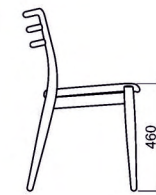

TOR

STACKED HEIGHT
4 PCS

STACKED HEIGHT
4 PCS

STACKING CHAIR

SOLID WOOD FRAME

WAX OILED FINISH

WITH OR WITHOUT ARMS

UPHOLSTERED SEAT AVAILABLE IN A CHOICE OF STAND