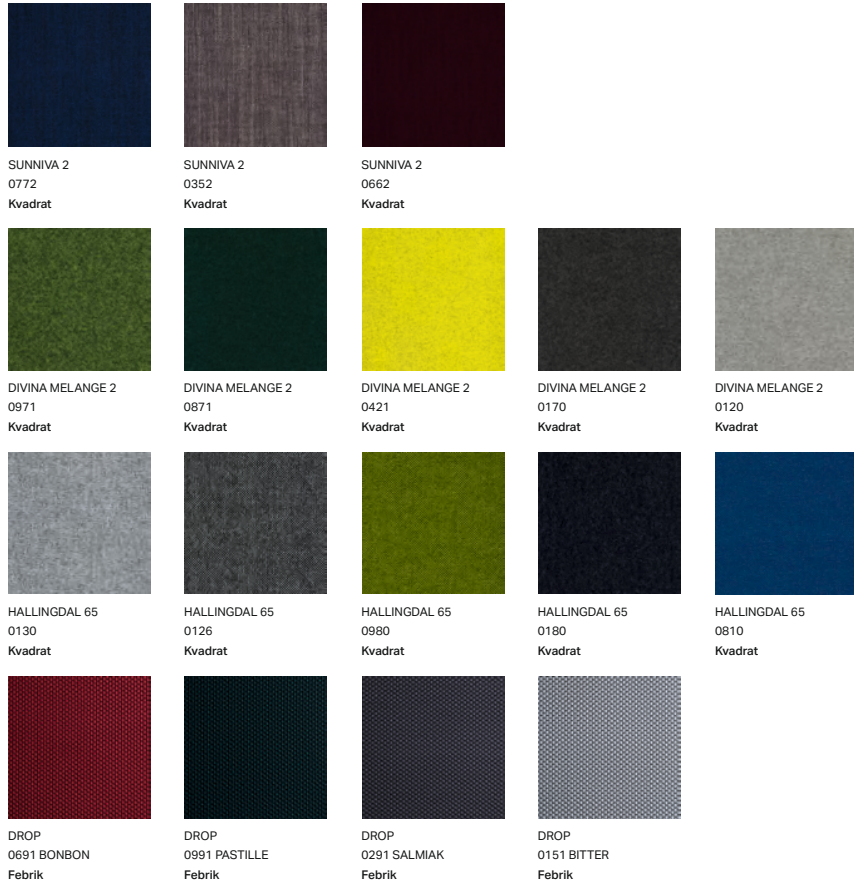

The overview above refers to the fabric group 1 collection and shows a sample selection of the colours available.

For further information please go to the fabric supplier website:

www.camirafabrics.com
www.vescom.com
www.ludvigsvensson.com
www.kvadrat.dk

The overview above refers to the fabric group 2 collection and shows a sample selection of the colours available.

For further information please go to the fabric supplier website:

www.kvadrat.dk

FABRIC GROUP 3

The overview above refers to the fabric group 1 collection and shows a sample selection of the colours available.
For further information please go to the fabric supplier website:
www.kvadrat.dk
www.febrik.com

LEATHER GROUP 1

LEATHER GROUP 2

The overview above refers to the leather group 1 & 2 collection and shows a sample selection of the colours available.
For further information please go to the leather supplier website:
www.jmt.crestleather.com
www.elmoleather.com