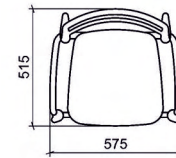

TOR

STACKED HEIGHT
4 PCS

STACKED HEIGHT
4 PCS

STACKING CHAIR

SOLID WOOD FRAME

WAX OILED FINISH

WITH OR WITHOUT ARMS

UPHOLSTERED SEAT AVAILABLE IN A CHOICE OF STAND