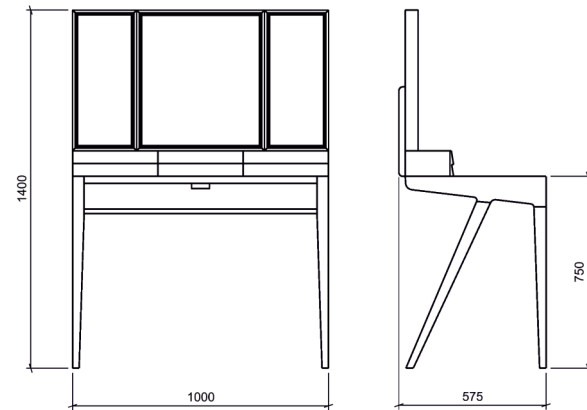

DARE

DARESTUDIO.COM ■ +44 (0) 1273 607192 ■ INFO@DARESTUDIO.COM

KINGSTON

DRESSING TABLE
SOLID TIMBER CONSTRUCTION
WAX OILED FINISH
BLACK LEATHER TOP & DRAWER LINING AS STANDARD
THREE DRAWERS TO TOP
ONE LARGE DRAWER WITH DIVISIONS FOR STORAGE
OPTIONAL BI-FOLD MIRROR