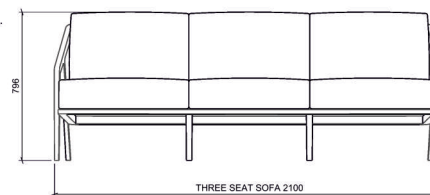

KATAKANA

LOUNGE CHAIR, TWO SEAT & THREE SEAT SOFA

SOLID WOOD FRAME

WAX OILED FINISH

UPHOLSTERED SEAT & BACK

AVAILABLE IN A CHOICE OF STANDARD FABRICS, LEATHERS OR CUSTOMERS OWN MATERIAL (COM)

AMERICAN BLACK WALNUT
EUROPEAN WHITE OAK