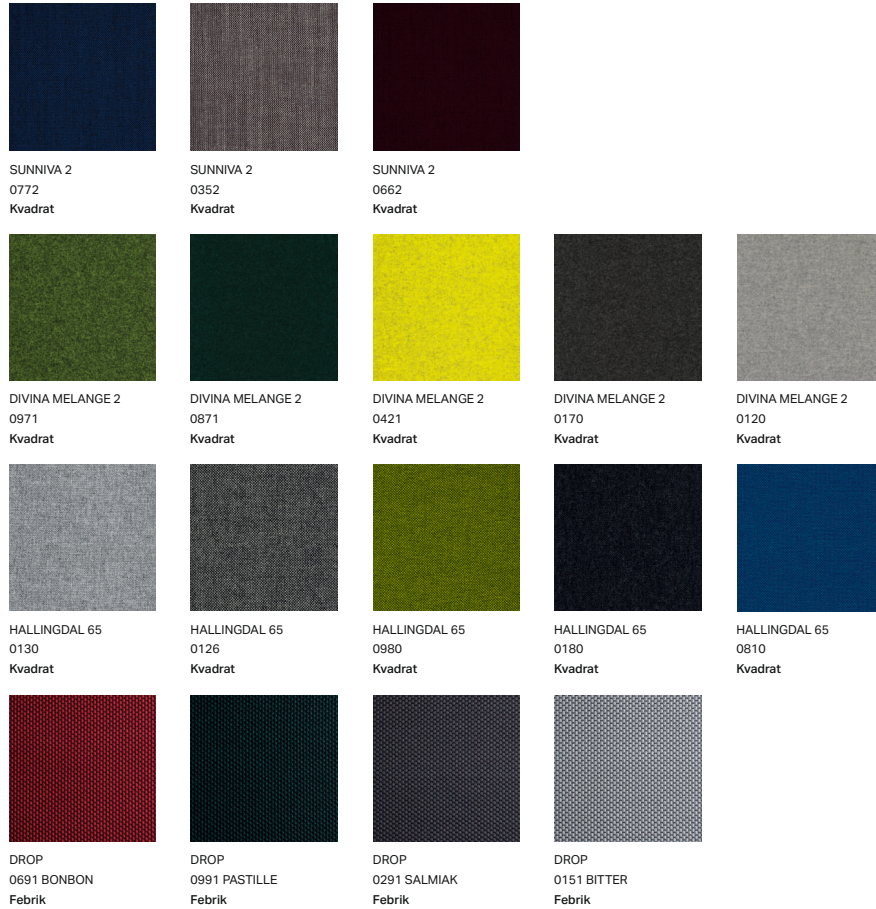

DARE

DARESTUDIO.COM ■ +44 (0) 1273 607192 ■ INFO@DARESTUDIO.COM

FABRIC GROUP 1

The overview above refers to the fabric group 1 collection and shows a sample selection of the colours available.
 For further information please go to the fabric supplier website:
www.camirafabrics.com
www.vescom.com
www.ludvigsvensson.com
www.kvadrat.dk

FABRIC GROUP 2

The overview above refers to the fabric group 1 collection and shows a sample selection of the colours available.
 For further information please go to the fabric supplier website:
www.kvadrat.dk

FABRIC GROUP 3

The overview above refers to the fabric group 1 collection and shows a sample selection of the colours available.
For further information please go to the fabric supplier website:
www.kvadrat.dk
www.febrik.com

LEATHER GROUP 1

LEATHER GROUP 2

The overview above refers to the leather group 1 & 2 collection and shows a sample selection of the colours available.
For further information please go to the leather supplier website:
www.jmt.crestleather.com
www.elmoleather.com