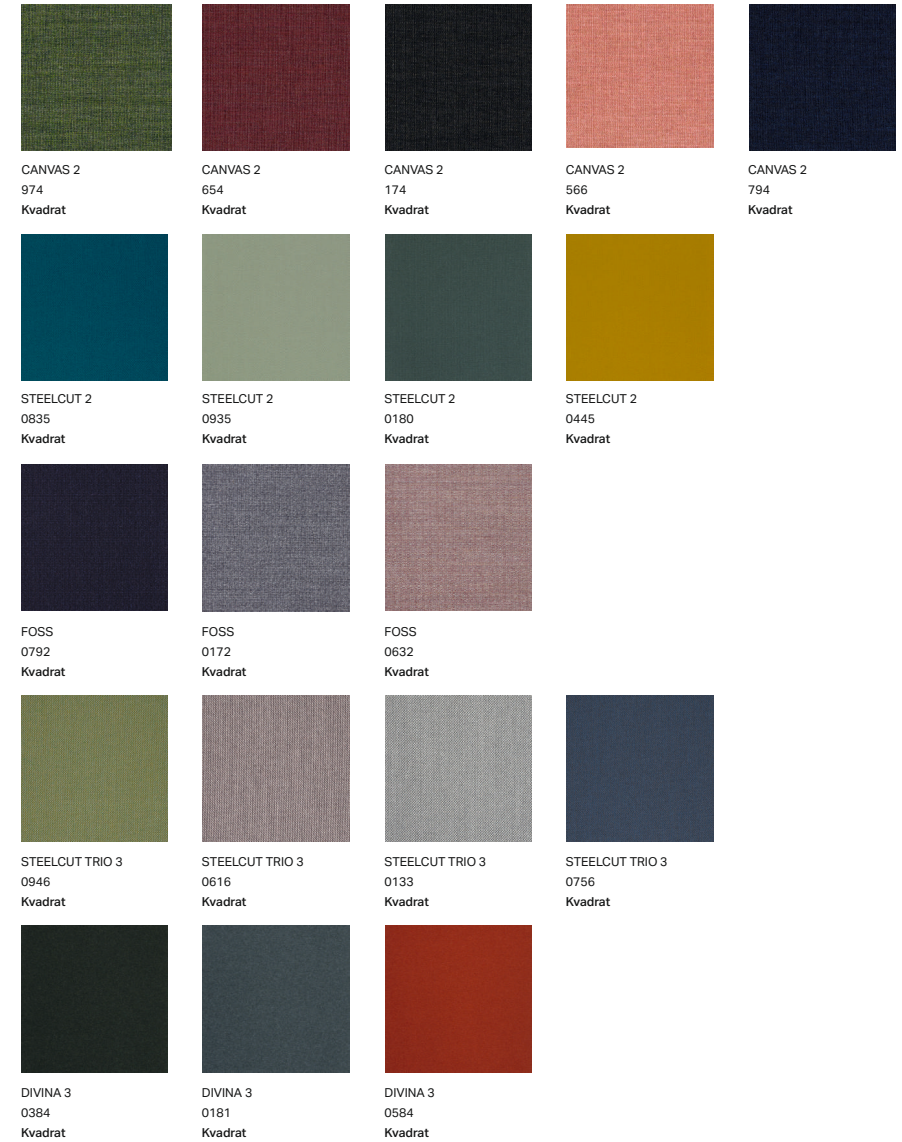

DARE

DARESTUDIO.COM ■ +44 (0) 1273 607192 ■ INFO@DARESTUDIO.COM

FABRIC GROUP 1

The overview above refers to the fabric group 1 collection and shows a sample selection of the colours available.
 For further information please go to the fabric supplier website:
www.camirafabrics.com
www.vescom.com
www.ludvigsvensson.com
www.kvadrat.dk

FABRIC GROUP 2

The overview above refers to the fabric group 1 collection and shows a sample selection of the colours available.
 For further information please go to the fabric supplier website:
www.kvadrat.dk

FABRIC GROUP 3

The overview above refers to the fabric group 1 collection and shows a sample selection of the colours available.
For further information please go to the fabric supplier website:
www.kvadrat.dk
www.febrik.com

LEATHER GROUP 1

LEATHER GROUP 2

The overview above refers to the leather group 1 & 2 collection and shows a sample selection of the colours available.
For further information please go to the leather supplier website:
www.jmt.crestleather.com
www.elmoleather.com