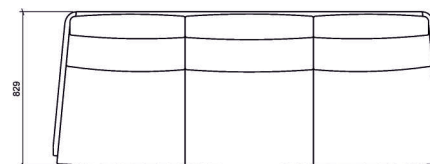

KATAKANA

LOUNGE CHAIR, TWO SEAT & THREE SEAT SOFA

SOLID WOOD FRAME

WAX OILED FINISH

UPHOLSTERED SEAT & BACK

AVAILABLE IN A CHOICE OF STANDARD FABRICS, LEATHERS OR CUSTOMERS OWN MATERIAL (COM)

AMERICAN BLACK WALNUT
EUROPEAN WHITE OAK