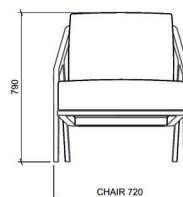

KATAKANA

LOUNGE CHAIR, TWO SEAT & THREE SEAT SOFA

SOLID WOOD FRAME

WAX OILED FINISH

UPHOLSTERED SEAT & BACK

AVAILABLE IN A CHOICE OF STANDARD FABRICS, LEATHERS OR CUSTOMERS OWN MATERIAL (COM)

AMERICAN BLACK WALNUT
EUROPEAN WHITE OAK