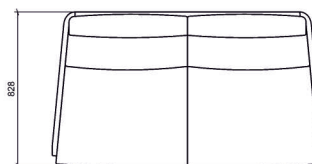

KATAKANA

LOUNGE CHAIR, TWO SEAT & THREE SEAT SOFA

SOLID WOOD FRAME

WAX OILED FINISH

UPHOLSTERED SEAT & BACK

AVAILABLE IN A CHOICE OF STANDARD FABRICS, LEATHERS OR CUSTOMERS OWN MATERIAL (COM)

AMERICAN BLACK WALNUT
EUROPEAN WHITE OAK