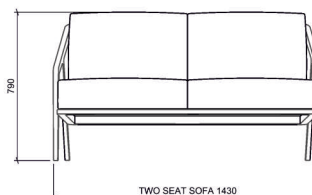

KATAKANA

LOUNGE CHAIR, TWO SEAT & THREE SEAT SOFA

SOLID WOOD FRAME

WAX OILED FINISH

UPHOLSTERED SEAT & BACK

AVAILABLE IN A CHOICE OF STANDARD FABRICS, LEATHERS OR CUSTOMERS OWN MATERIAL (COM)

AMERICAN BLACK WALNUT
EUROPEAN WHITE OAK