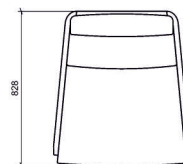

KATAKANA

LOUNGE CHAIR, TWO SEAT & THREE SEAT SOFA

SOLID WOOD FRAME

WAX OILED FINISH

UPHOLSTERED SEAT & BACK

AVAILABLE IN A CHOICE OF STANDARD FABRICS, LEATHERS OR CUSTOMERS OWN MATERIAL (COM)

AMERICAN BLACK WALNUT
EUROPEAN WHITE OAK