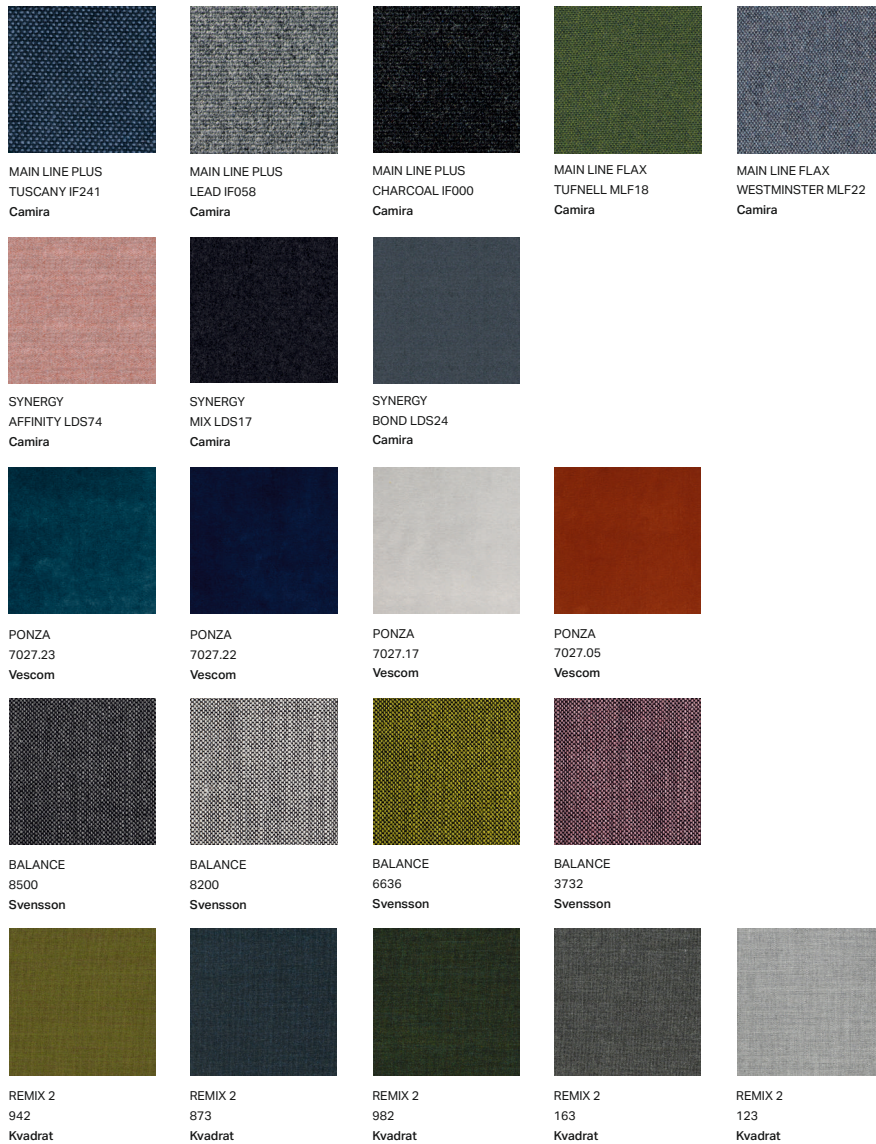

FABRIC GROUP 1

The overview above refers to the fabric group 1 collection and shows a sample selection of the colours available.
For further information please go to the fabric supplier website:
www.camirafabrics.com
www.vescom.com
www.ludvigsvensson.com
www.kvadrat.dk