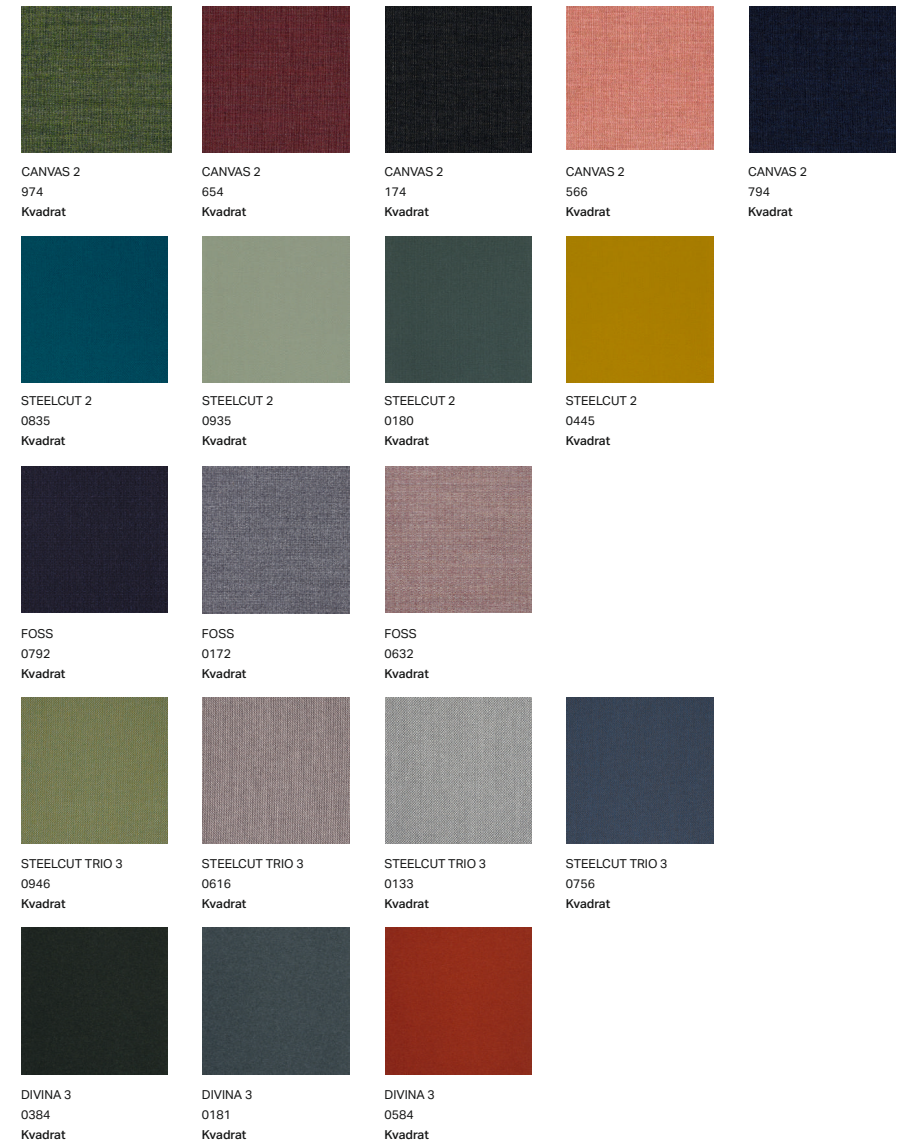

DARE

DARESTUDIO.COM ■ +44 (0) 1273 607192 ■ INFO@DARESTUDIO.COM

FABRIC GROUP 1

The overview above refers to the fabric group 1 collection and shows a sample selection of the colours available.
 For further information please go to the fabric supplier website:
www.camirafabrics.com
www.vescom.com
www.ludvigsvensson.com
www.kvadrat.dk

FABRIC GROUP 2

The overview above refers to the fabric group 1 collection and shows a sample selection of the colours available.
 For further information please go to the fabric supplier website:
www.kvadrat.dk

VELE
TOWN
Crest JMT

VELE
CLOUD GREY
Crest JMT

VELE
DELFT BLUE
Crest JMT

VELE
COPPER BROWN
Crest JMT

VELE
WINE
Crest JMT

LEATHER GROUP 2

ELMO SOFT
17027
Elmo

ELMO SOFT
99999
Elmo

ELMO SOFT
01003
Elmo

ELMO SOFT
71017
Elmo

ELMO SOFT
33004
Elmo

The overview above refers to the fabric group 1 collection and shows a sample selection of the colours available.
For further information please go to the fabric supplier website:
www.kvadrat.dk
www.febrik.com