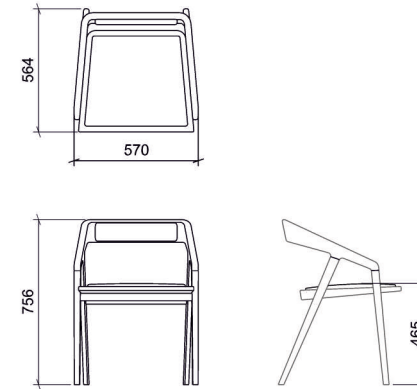

KATAKANA

DINING CHAIR
SOLID WOOD FRAME
WAX OILED FINISH
UPHOLSTERED SEAT & BACK AVAILABLE IN A CHOICE OF STANDARD FABRICS, LEATHERS OR CUSTOMERS OWN MATERIAL (COM)

AMERICAN BLACK WALNUT
EUROPEAN WHITE OAK