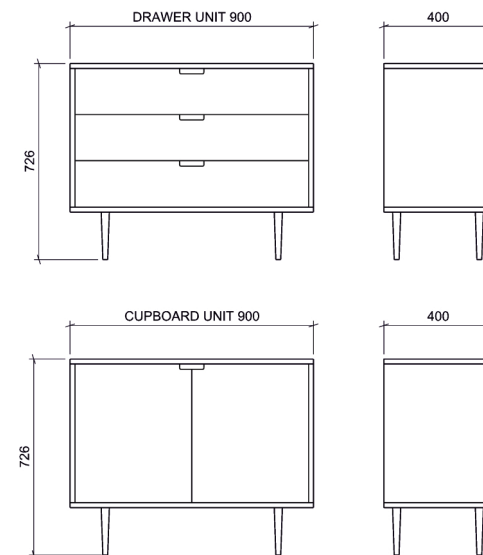

# ERROL

**DRAWER & CUPBOARD UNIT**  
SOLID TIMBER CONSTRUCTION  
WAX OILED FINISH  
POWDER COATED ALUMINUM LEGS  
RAL 9005 AS STANDARD

**AMERICAN BLACK WALNUT - NATURAL**  
WAX OILED FINISH