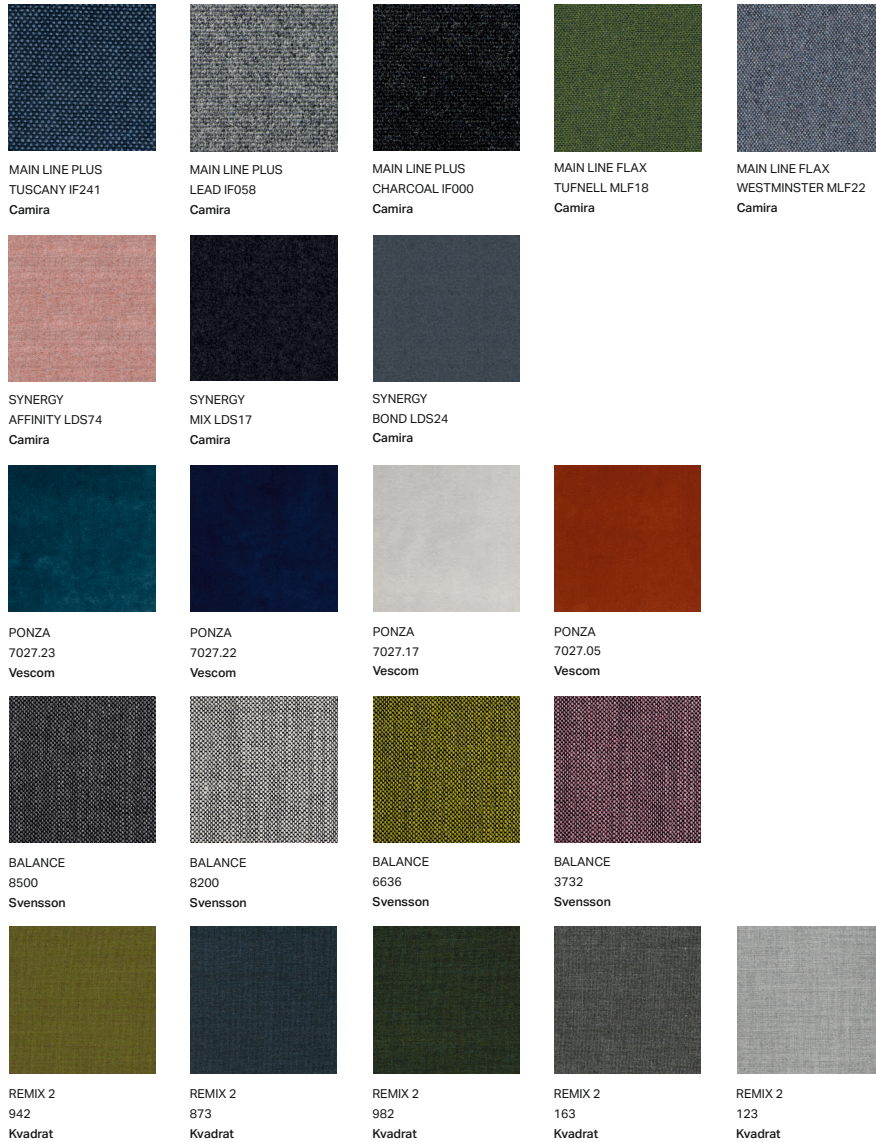

FABRIC GROUP 1

The overview above refers to the fabric group 1 collection and shows a sample selection of the colours available.
For further information please go to the fabric supplier website:
www.camirafabrics.com
www.vescom.com
www.ludvigsvensson.com
www.kvadrat.dk