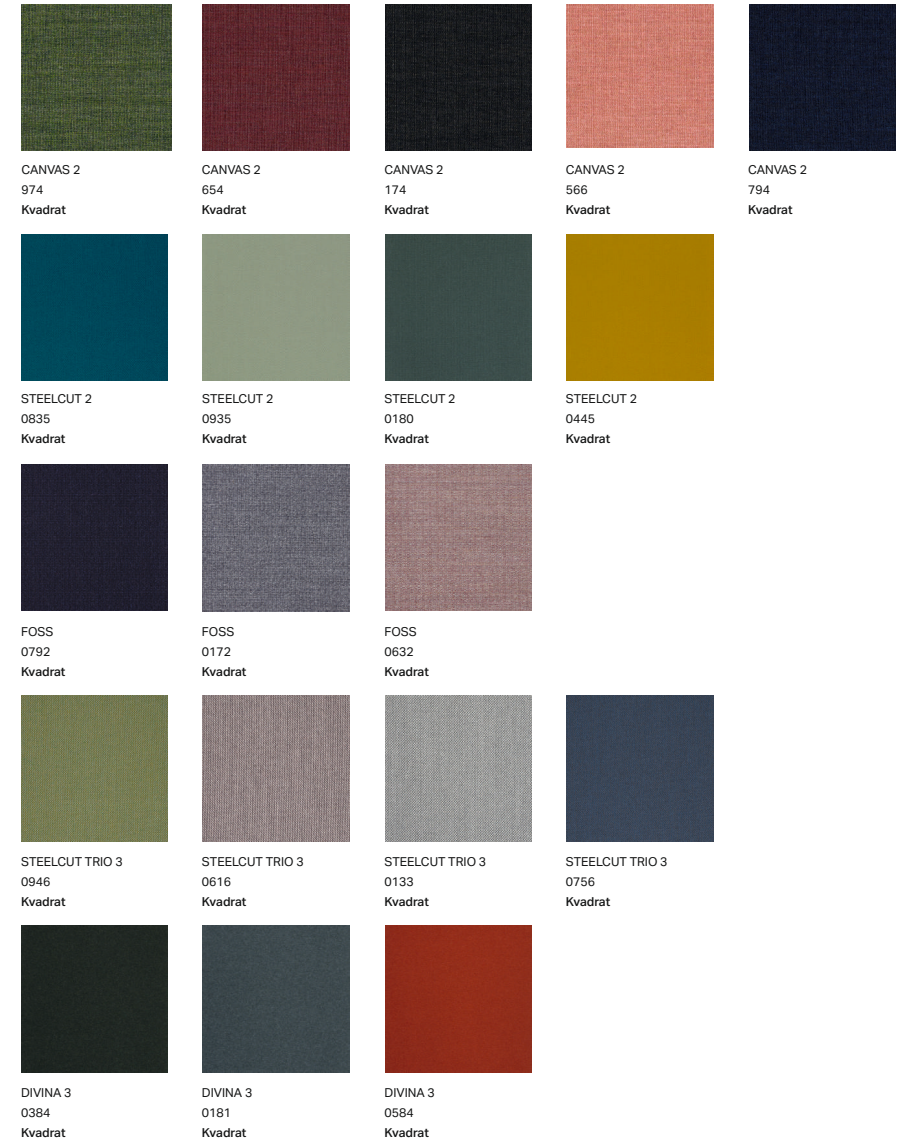

DARE

DARESTUDIO.COM • +44 (0) 1273 867132 • INFO@DARESTUDIO.COM

FABRIC GROUP 1

The overview above refers to the fabric group 1 collection and shows a sample selection of the colours available.
For further information please go to the fabric supplier website:
www.camirafabrics.com
www.vescom.com
www.ludvigsvensson.com
www.kvadrat.dk

FABRIC GROUP 2

The overview above refers to the fabric group 1 collection and shows a sample selection of the colours available.
For further information please go to the fabric supplier website:
www.kvadrat.dk

VELE
TOWN
Crest JMT

VELE
CLOUD GREY
Crest JMT

VELE
DELFT BLUE
Crest JMT

VELE
COPPER BROWN
Crest JMT

VELE
WINE
Crest JMT

LEATHER GROUP 2

ELMO SOFT
17027
Elmo

ELMO SOFT
99999
Elmo

ELMO SOFT
01003
Elmo

ELMO SOFT
71017
Elmo

ELMO SOFT
33004
Elmo

The overview above refers to the fabric group 1 collection and shows a sample selection of the colours available.
For further information please go to the fabric supplier website:
www.kvadrat.dk
www.febrik.com