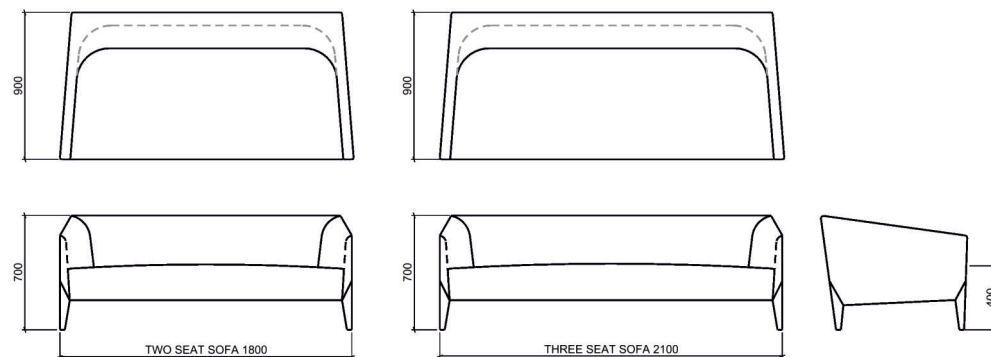

ERNEST

TWO AND THREE SEAT SOFA
SOLID WOOD FRAME CONSTRUCTION
AVAILABLE IN A CHOICE OF STANDARD FABRICS, LEATHERS OR CUSTOMERS OWN MATERIAL (COM)

LEGS:
AMERICAN BLACK WALNUT
EUROPEAN WHITE OAK
EUROPEAN WHITE OAK - STAINED BLACK