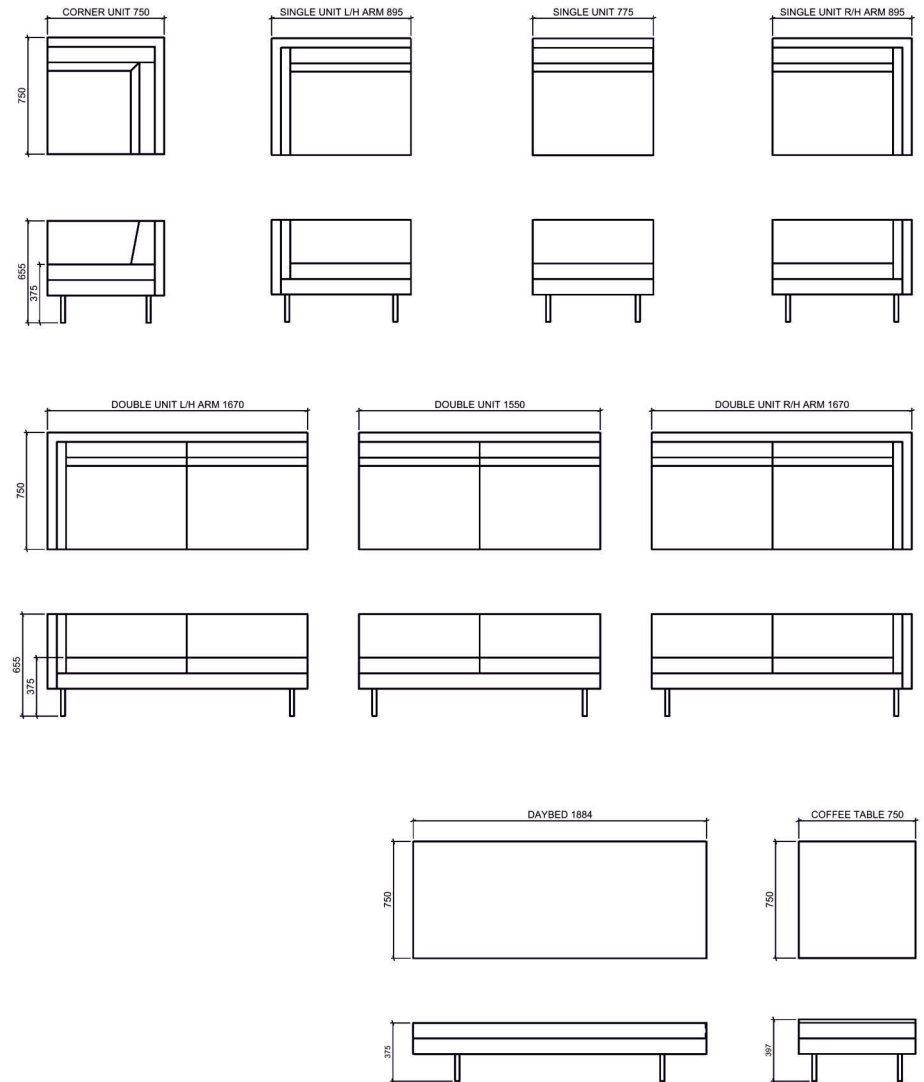

ELLA

CHAIR, TWO SEAT & THREE SEAT SOFA
SOLID WOOD FRAME CONSTRUCTION
AVAILABLE IN A CHOICE OF STANDARD FABRICS, LEATHERS OR CUSTOMERS OWN MATERIAL (COM)

LEGS:
POWDER COATED STEEL - RAL 9005

DARE

DARESTUDIO.COM • +44 (0) 1273 607192 • INFO@DARESTUDIO.COM

ELLA

MODULAR UNITS
 SOLID WOOD FRAME CONSTRUCTION
 AVAILABLE IN A CHOICE OF STANDARD FABRICS,
 LEATHERS OR CUSTOMERS OWN MATERIAL (COM)

LEGS:
 POWDER COATED STEEL - RAL 9005
 COFFEE TABLE TOP:
 AMERICAN BLACK WALNUT
 EUROPEAN WHITE OAK