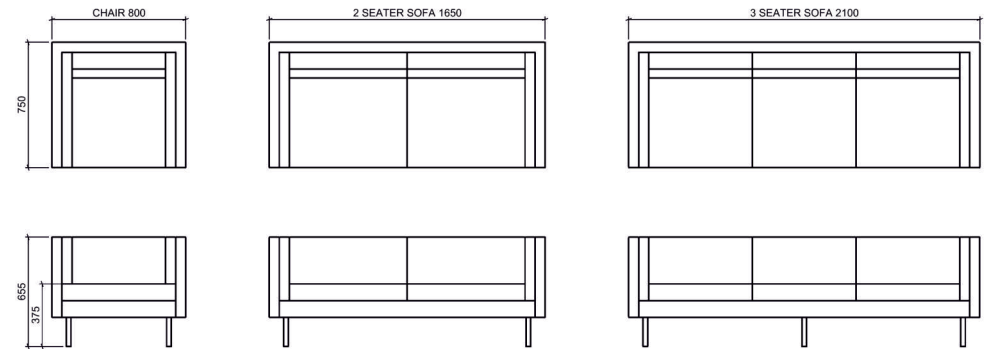

ELLA

CHAIR, TWO SEAT & THREE SEAT SOFA
SOLID WOOD FRAME CONSTRUCTION
AVAILABLE IN A CHOICE OF STANDARD FABRICS, LEATHERS OR CUSTOMERS OWN MATERIAL (COM)

LEGS:
POWDER COATED STEEL - RAL 9005

DARE

DARESTUDIO.COM • +44 (0) 1273 607192 • INFO@DARESTUDIO.COM