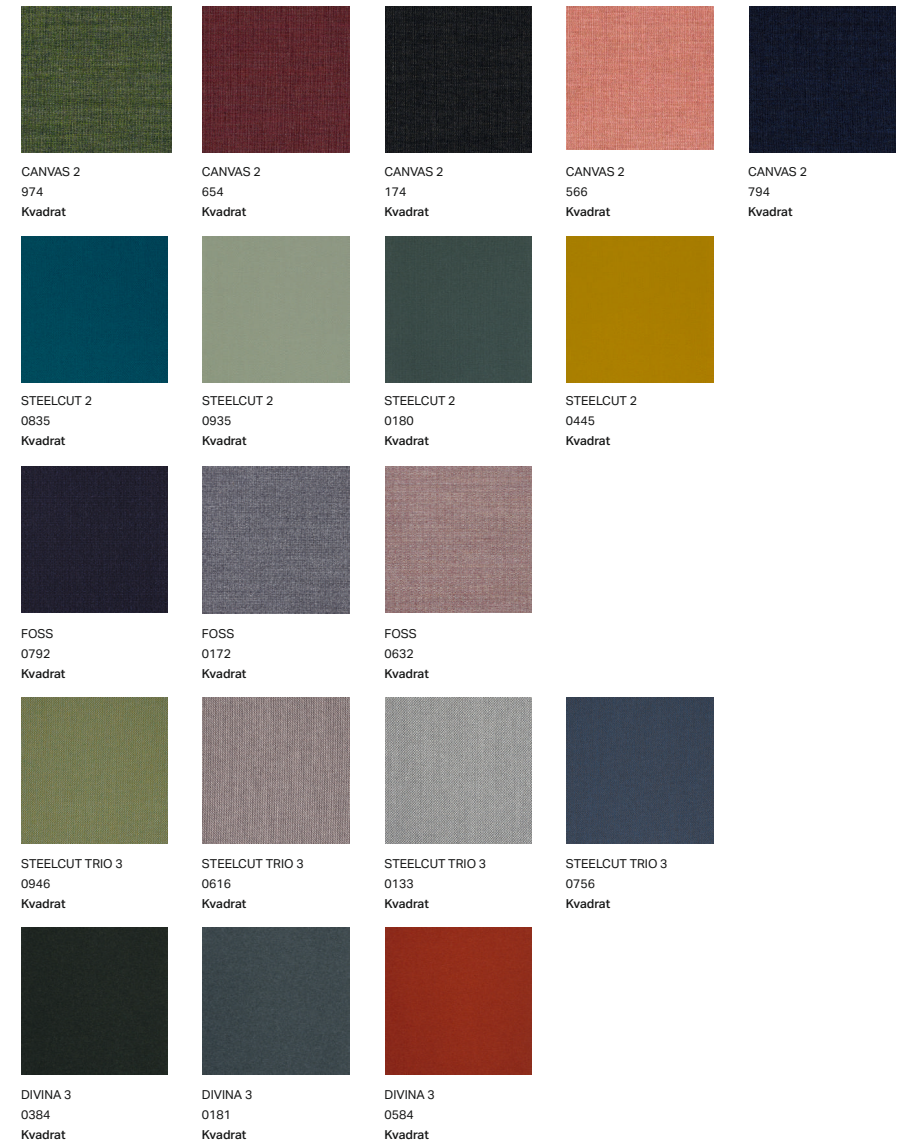

ELLA

MODULAR UNITS
 SOLID WOOD FRAME CONSTRUCTION
 AVAILABLE IN A CHOICE OF STANDARD FABRICS,
 LEATHERS OR CUSTOMERS OWN MATERIAL (COM)

LEGS:
 POWDER COATED STEEL - RAL 9005
 COFFEE TABLE TOP:
 AMERICAN BLACK WALNUT
 EUROPEAN WHITE OAK

FABRIC GROUP 1

The overview above refers to the fabric group 1 collection and shows a sample selection of the colours available.
For further information please go to the fabric supplier website:
www.camirafabrics.com
www.vescom.com
www.ludvigsvensson.com
www.kvadrat.dk

FABRIC GROUP 2

The overview above refers to the fabric group 1 collection and shows a sample selection of the colours available.
For further information please go to the fabric supplier website:
www.kvadrat.dk

VELE
TOWN
Crest JMT

VELE
CLOUD GREY
Crest JMT

VELE
DELFT BLUE
Crest JMT

VELE
COPPER BROWN
Crest JMT

VELE
WINE
Crest JMT

LEATHER GROUP 2

ELMO SOFT
17027
Elmo

ELMO SOFT
99999
Elmo