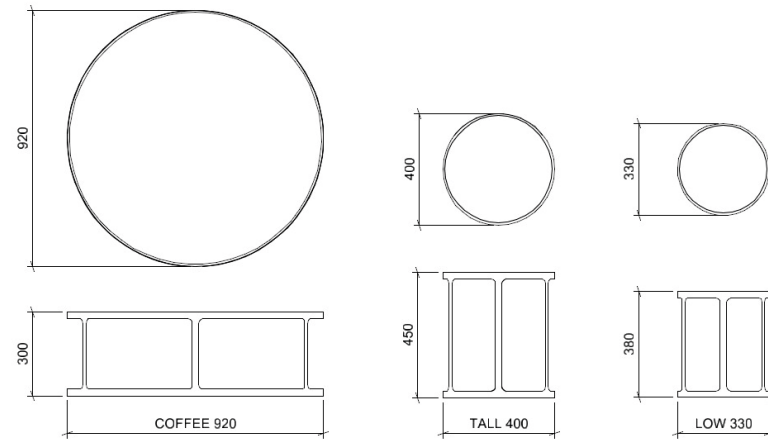

DRUM

COFFEE, TALL SIDE & LOW SIDE TABLE
SOLID WOOD CONSTRUCTION
WAX OILED FINISH

AMERICAN BLACK WALNUT
EUROPEAN WHITE OAK
EUROPEAN WHITE OAK - STAINED BLACK

DARE

DARESTUDIO.COM • +44 (0) 1273 607192 • INFO@DARESTUDIO.COM