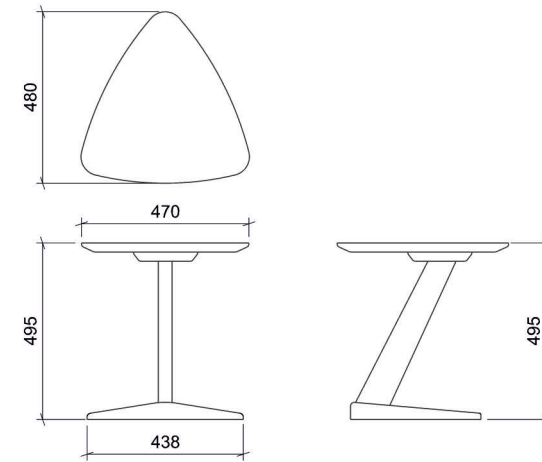

DRONE

SIDE TABLE
SOLID WOOD CONSTRUCTION
WAX OILED FINISH

AMERICAN BLACK WALNUT
EUROPEAN WHITE OAK

DARE

DARESTUDIO.COM ■ +44 (0) 1273 607192 ■ INFO@DARESTUDIO.COM