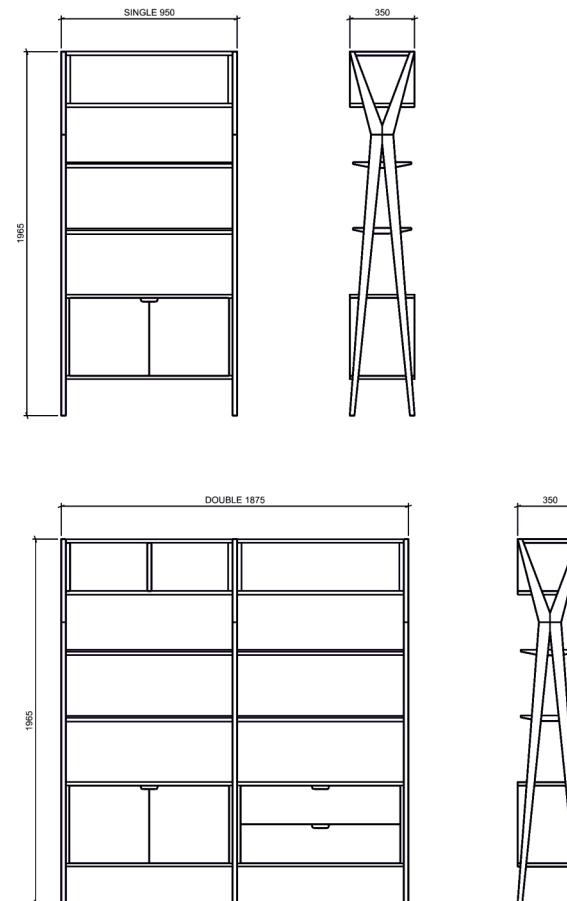

DIXON

SINGLE & DOUBLE UNIT
SOLID TIMBER CONSTRUCTION
WAX OILED FINISH
OPTIONAL DRAWER OR CUPBOARD UNIT

AMERICAN BLACK WALNUT
EUROPEAN WHITE OAK

DARE

DARESTUDIO.COM ■ +44 (0) 1273 607192 ■ INFO@DARESTUDIO.COM