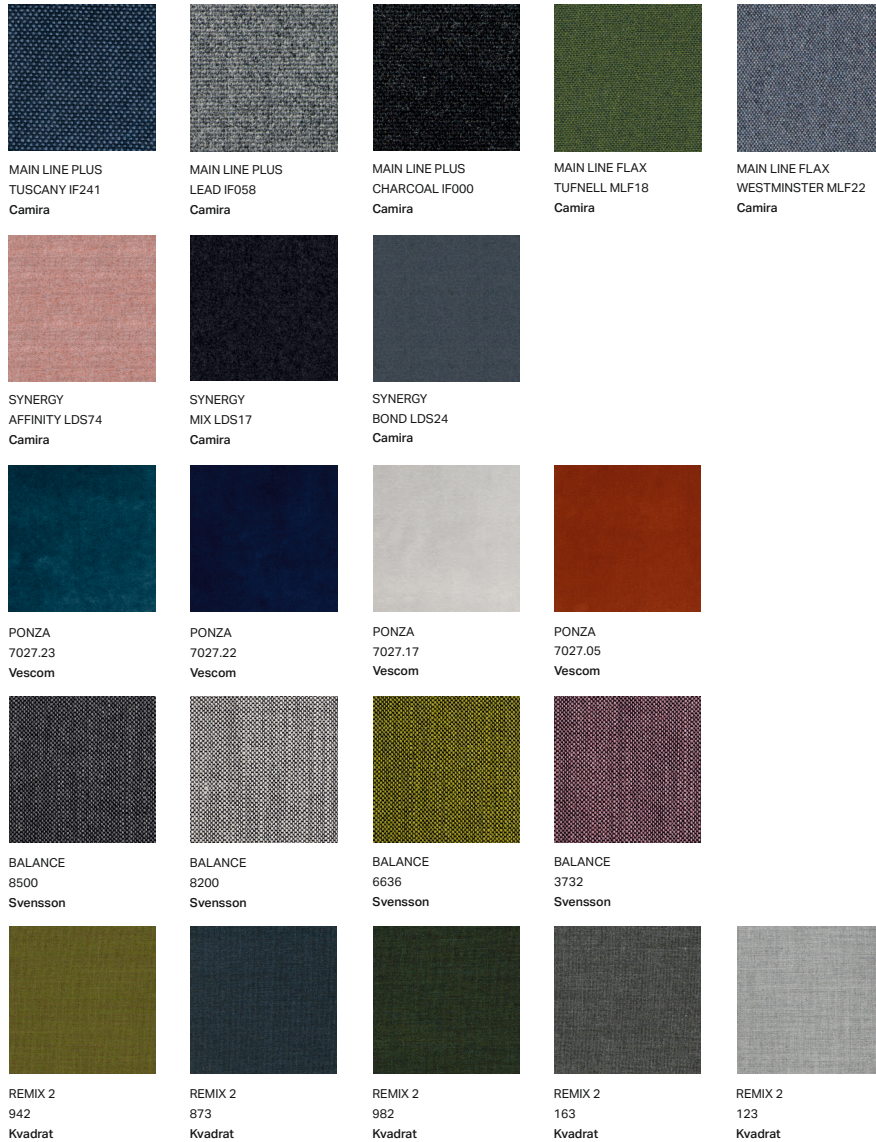

AMERICAN BLACK WALNUT

EUROPEAN WHITE OAK

EUROPEAN WHITE OAK - STAINED BLACK

DARE

DARESTUDIO.COM ■ +44 (0) 1273 607192 ■ INFO@DARESTUDIO.COM

FABRIC GROUP 1

The overview above refers to the fabric group 1 collection and shows a sample selection of the colours available.
For further information please go to the fabric supplier website:
www.camirafabrics.com
www.vescom.com
www.ludvigsvensson.com
www.kvadrat.dk

FABRIC GROUP 2

The overview above refers to the fabric group 1 collection and shows a sample selection of the colours available.
For further information please go to the fabric supplier website:
www.kvadrat.dk

VELE
TOWN
Crest JMT

VELE
CLOUD GREY
Crest JMT

VELE
DELFT BLUE
Crest JMT

VELE
COPPER BROWN
Crest JMT

VELE
WINE
Crest JMT

LEATHER GROUP 2

ELMO SOFT
17027
Elmo

ELMO SOFT
99999
Elmo

ELMO SOFT
01003
Elmo

ELMO SOFT
71017
Elmo

ELMO SOFT
33004
Elmo

The overview above refers to the fabric group 1 collection and shows a sample selection of the colours available.
For further information please go to the fabric supplier website:
www.kvadrat.dk
www.febrik.com