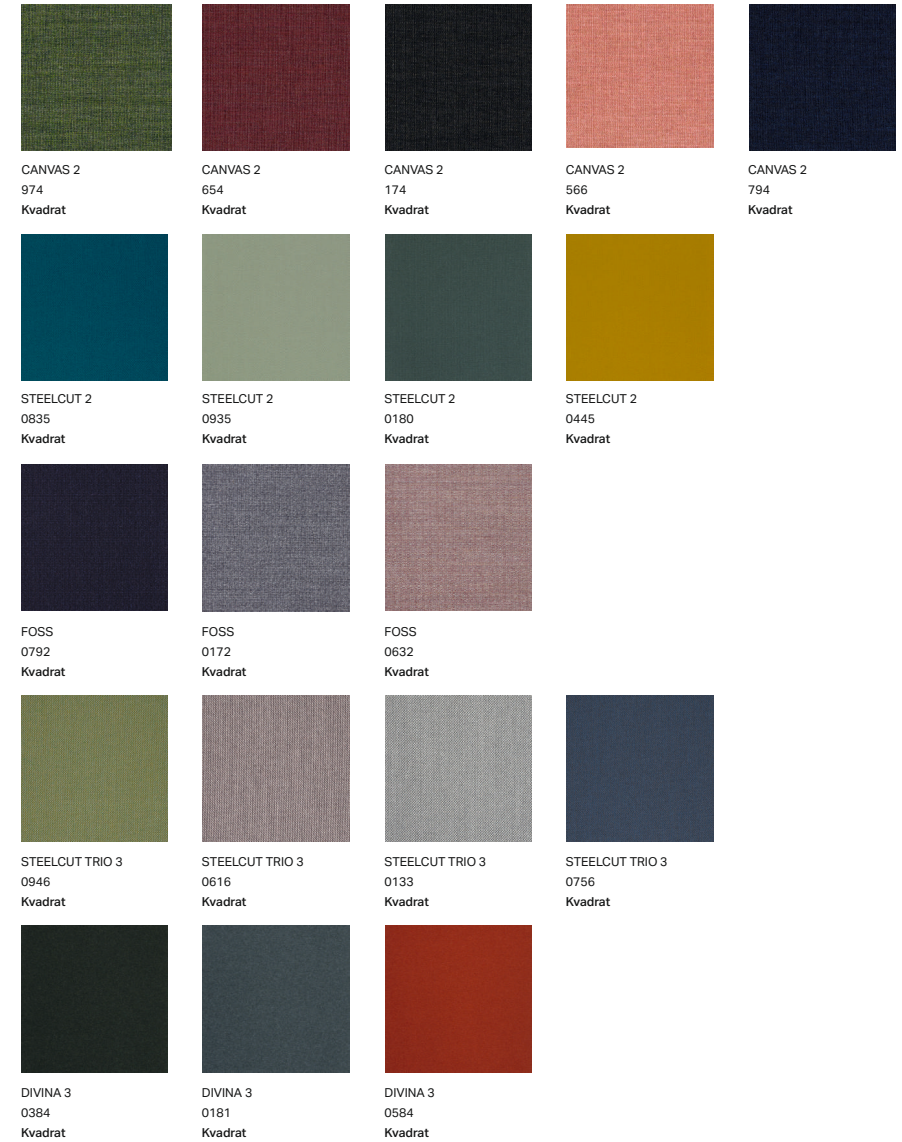

AMERICAN BLACK WALNUT

EUROPEAN WHITE OAK

EUROPEAN WHITE OAK - STAINED BLACK

DARE

DARESTUDIO.COM ■ +44 (0) 1273 607192 ■ INFO@DARESTUDIO.COM

FABRIC GROUP 1

The overview above refers to the fabric group 1 collection and shows a sample selection of the colours available.
For further information please go to the fabric supplier website:
www.camirafabrics.com
www.vescom.com
www.ludvigsvensson.com
www.kvadrat.dk

FABRIC GROUP 2

The overview above refers to the fabric group 1 collection and shows a sample selection of the colours available.
For further information please go to the fabric supplier website:
www.kvadrat.dk

VELE
TOWN
Crest JMT

VELE
CLOUD GREY
Crest JMT

VELE
DELFT BLUE
Crest JMT

VELE
COPPER BROWN
Crest JMT

VELE
WINE
Crest JMT

LEATHER GROUP 2

ELMO SOFT
17027
Elmo

ELMO SOFT
99999
Elmo

ELMO SOFT
01003
Elmo

ELMO SOFT
71017
Elmo

ELMO SOFT
33004
Elmo

The overview above refers to the fabric group 1 collection and shows a sample selection of the colours available.
For further information please go to the fabric supplier website:
www.kvadrat.dk
www.febrik.com