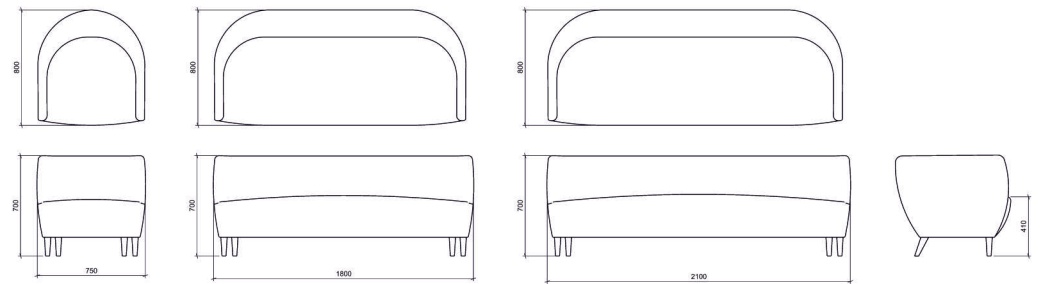

BRONTE

CHAIR

TWO SEAT SOFA

THREE SEAT SOFA

CHAIR, TWO SEAT SOFA & THREE SEAT SOFA

SOLID WOOD FRAME

AVAILABLE IN A CHOICE OF STANDARD FABRICS, LEATHERS OR CUSTOMERS OWN MATERIAL (COM)

LEGS: