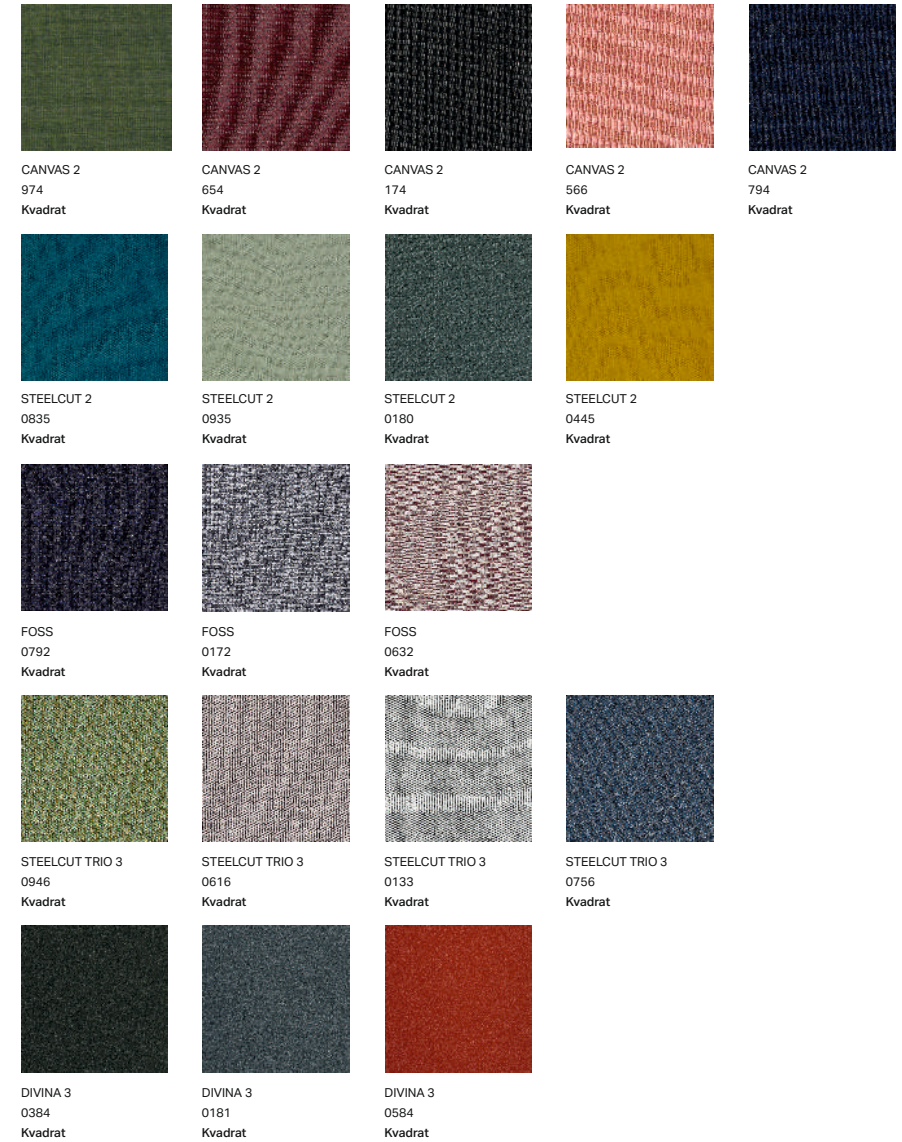

FABRIC GROUP 2

The overview above refers to the fabric group 1 collection and shows a sample selection of the colours available.
For further information please go to the fabric supplier website:
www.kvadrat.dk