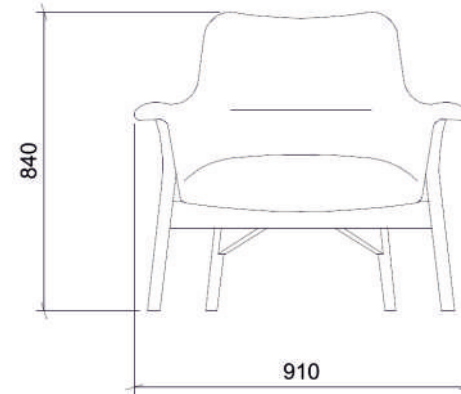

# OXBOW

**LOUNGE CHAIR**  
SOLID WOOD FRAME  
WAX OILED FINISH  
UPHOLSTERY AVAILABLE IN A CHOICE OF STANDARD FABRICS, LEATHERS OR CUSTOMERS OWN MATERIAL (COM)

**DARE**

DARESTUDIO.COM ■ +44 (0) 1273 607192 ■ INFO@DARESTUDIO.COM