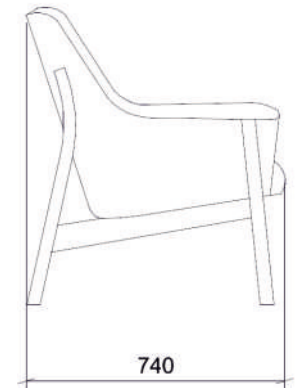

# OXBOW

**LOUNGE CHAIR**  
SOLID WOOD FRAME  
WAX OILED FINISH  
UPHOLSTERY AVAILABLE IN A CHOICE OF STANDARD FABRICS, LEATHERS OR CUSTOMERS OWN MATERIAL (COM)

**DARE**

DARESTUDIO.COM ■ +44 (0) 1273 607192 ■ INFO@DARESTUDIO.COM