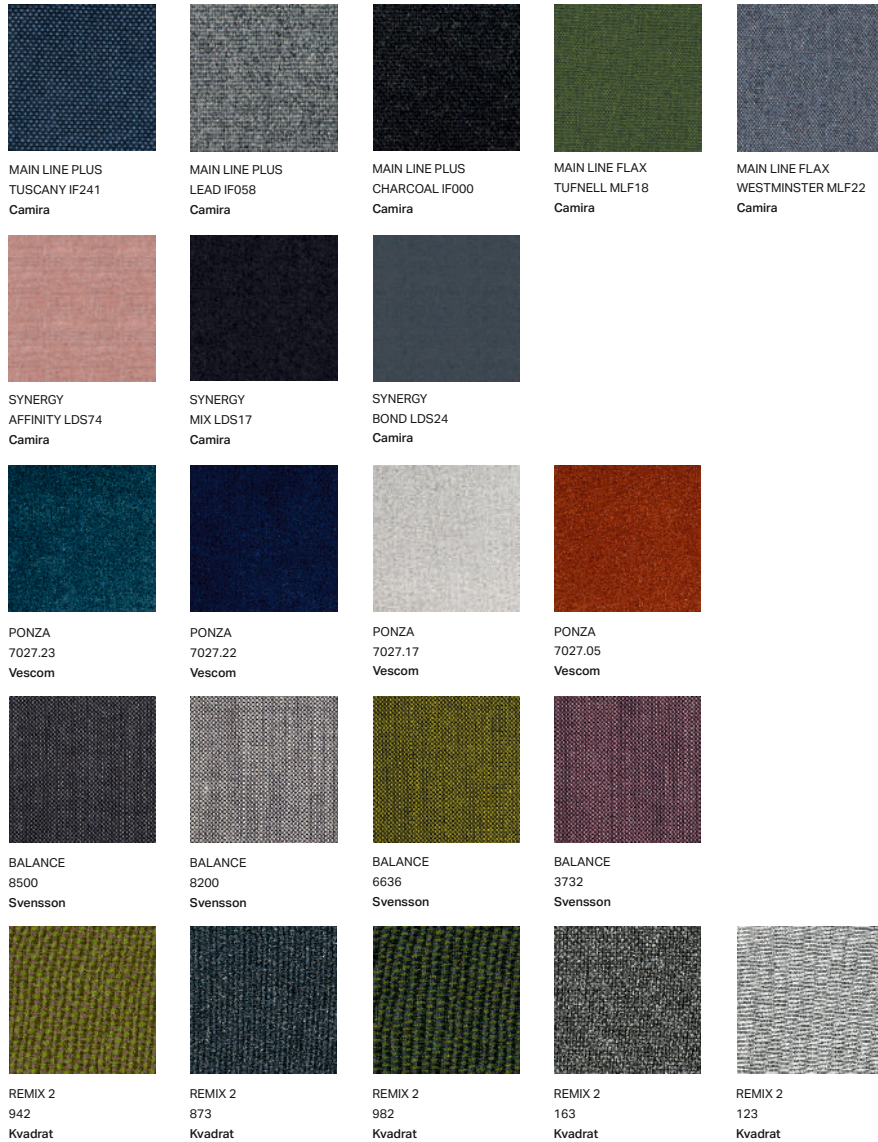

FABRIC GROUP 1

The overview above refers to the fabric group 1 collection and shows a sample selection of the colours available.
For further information please go to the fabric supplier website:
www.camirafabrics.com
www.vescom.com
www.ludvigsvensson.com
www.kvadrat.dk