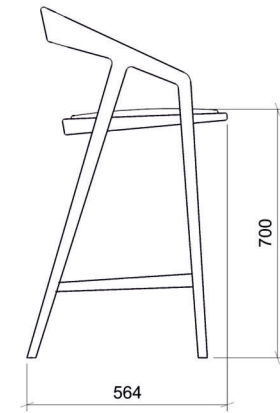

KATAKANA

BAR STOOL
SOLID WOOD FRAME
WAX OILED FINISH
UPHOLSTERED SEAT & BACK AVAILABLE IN A CHOICE OF STANDARD FABRICS, LEATHERS OR CUSTOMERS OWN MATERIAL (COM)

AMERICAN BLACK WALNUT
EUROPEAN WHITE OAK

DARE