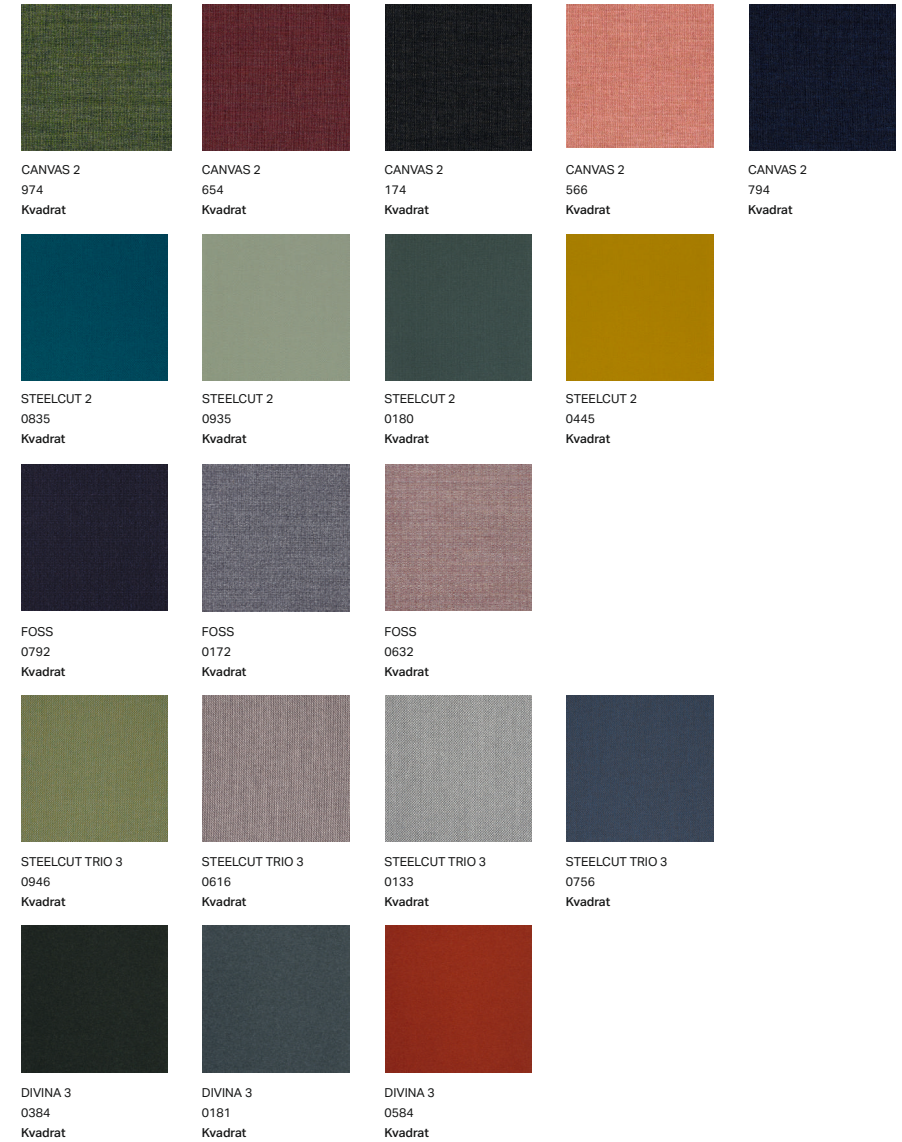

KATAKANA

BAR STOOL
SOLID WOOD FRAME
WAX OILED FINISH
UPHOLSTERED SEAT & BACK AVAILABLE IN A CHOICE OF STANDARD FABRICS, LEATHERS OR CUSTOMERS OWN MATERIAL (COM)

AMERICAN BLACK WALNUT
EUROPEAN WHITE OAK

DARE

FABRIC GROUP 2

The overview above refers to the fabric group 1 collection and shows a sample selection of the colours available.
For further information please go to the fabric supplier website:
www.kvadrat.dk

VELE
TOWN
Crest JMT

VELE
CLOUD GREY
Crest JMT

VELE
DELFT BLUE
Crest JMT

VELE
COPPER BROWN
Crest JMT

VELE
WINE
Crest JMT

LEATHER GROUP 2

ELMO SOFT
17027
Elmo

ELMO SOFT
99999
Elmo

ELMO SOFT
01003
Elmo

ELMO SOFT
71017
Elmo

ELMO SOFT
33004
Elmo

The overview above refers to the fabric group 1 collection and shows a sample selection of the colours available.
For further information please go to the fabric supplier website:
www.kvadrat.dk
www.febrik.com