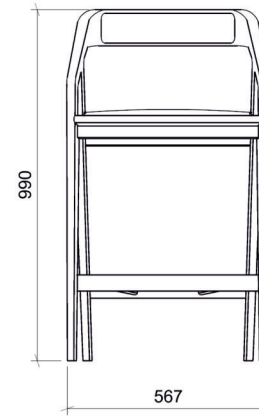

KATAKANA

BAR STOOL
SOLID WOOD FRAME
WAX OILED FINISH
UPHOLSTERED SEAT & BACK AVAILABLE IN A CHOICE OF STANDARD FABRICS, LEATHERS OR CUSTOMERS OWN MATERIAL (COM)

AMERICAN BLACK WALNUT
EUROPEAN WHITE OAK

DARE