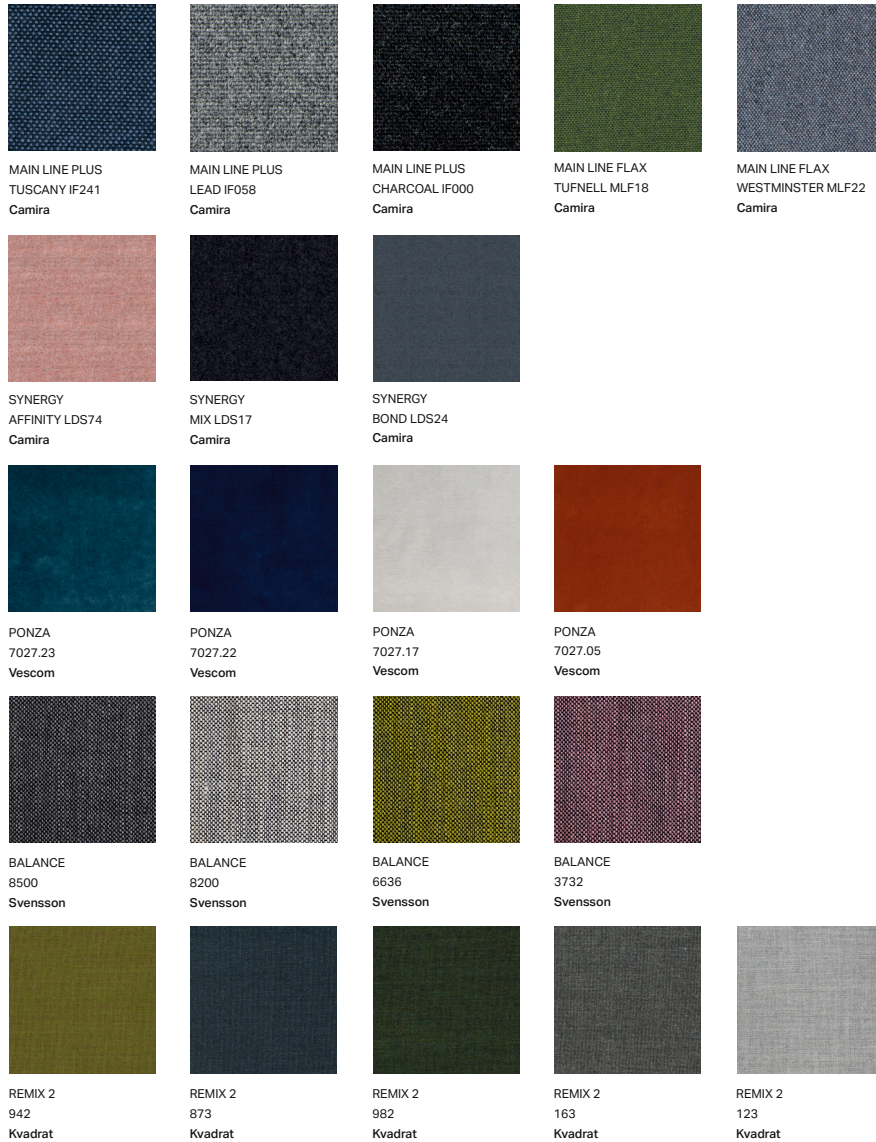

FABRIC GROUP 1

The overview above refers to the fabric group 1 collection and shows a sample selection of the colours available.
For further information please go to the fabric supplier website:
www.camirafabrics.com
www.vescom.com
www.ludvigsgvensson.com
www.kvadrat.dk