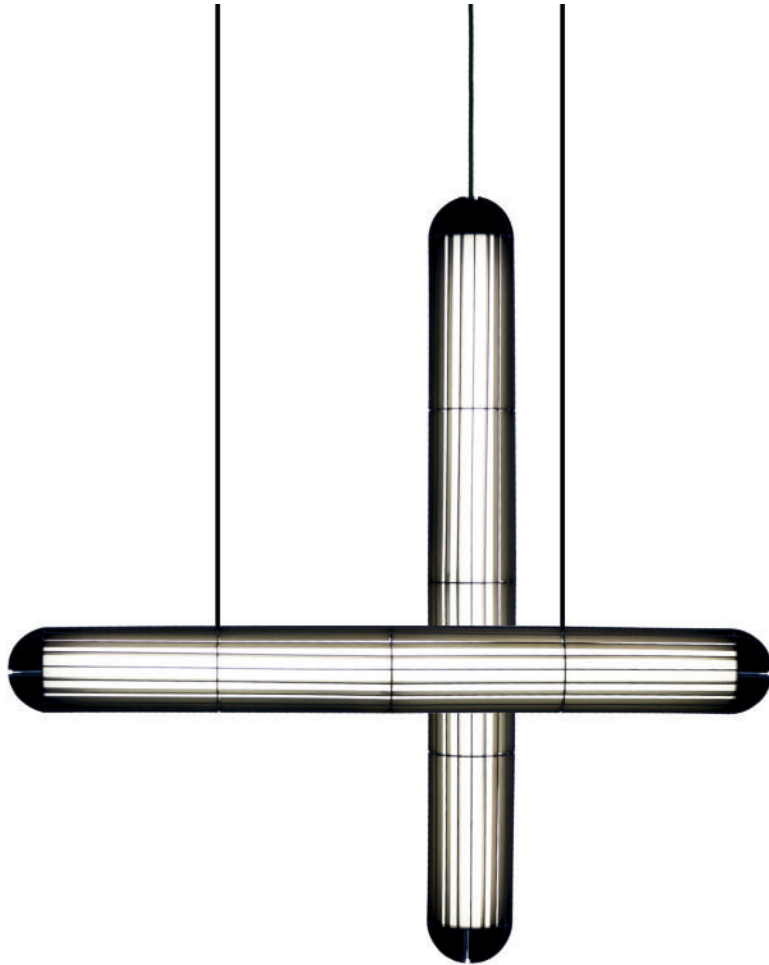

HIRST

PENDANT LIGHT

LASER CUT ALUMINIUM CONSTRUCTION
SOFT - EXTRA BRIGHT LED - DIMMABLE
OPAL ACRYLIC DIFFUSER
POWDER COATED FINISH
BLACK BRAIDED CABLE
BLACK CYLINDER CEILING ROSE
CAN BE HUNG VERTICALLY OR HORIZONTALLY