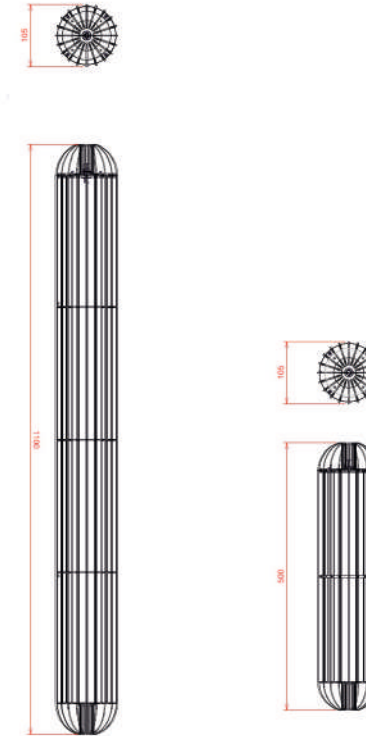

HIRST

PENDANT LIGHT

LASER CUT ALUMINIUM CONSTRUCTION
SOFT - EXTRA BRIGHT LED - DIMMABLE
OPAL ACRYLIC DIFFUSER
POWDER COATED FINISH
BLACK BRAIDED CABLE
BLACK CYLINDER CEILING ROSE
CAN BE HUNG VERTICALLY OR HORIZONTALLY