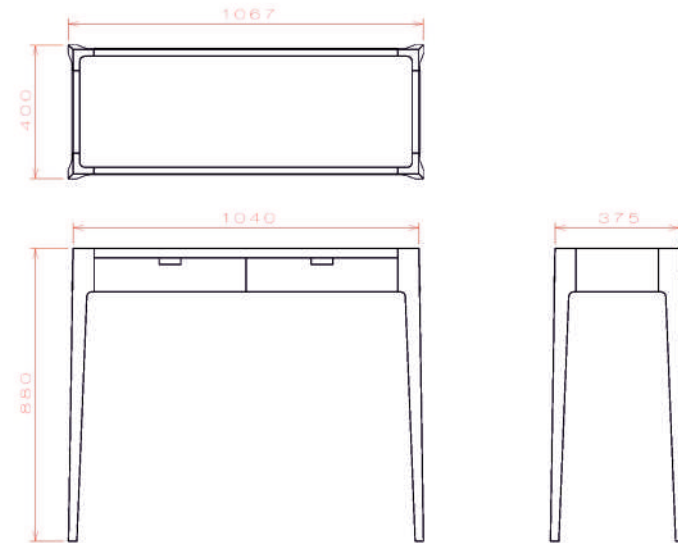

# BECKETT

CONSOLE TABLE  
SOLID TIMBER CONSTRUCTION  
WAX OILED FINISH  
BLACK LEATHER LINED DRAWERS

AMERICAN BLACK WALNUT - NATURAL  
WAX OILED FINISH

**DARE**

DARESTUDIO.COM ■ +44 (0) 1273 607192 ■ INFO@DARESTUDIO.COM