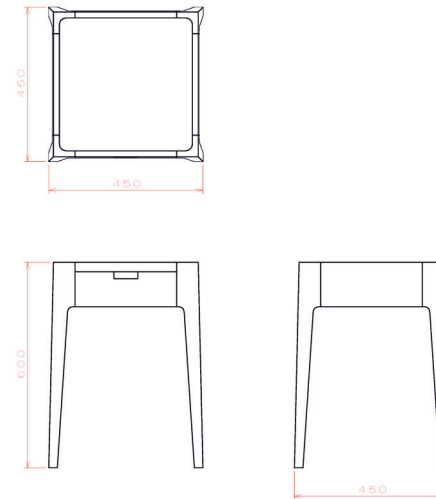

# BECKETT

**BESIDE TABLE**  
SOLID TIMBER CONSTRUCTION  
WAX OILED FINISH  
BLACK LEATHER LINED DRAWER

AMERICAN BLACK WALNUT - NATURAL  
WAX OILED FINISH