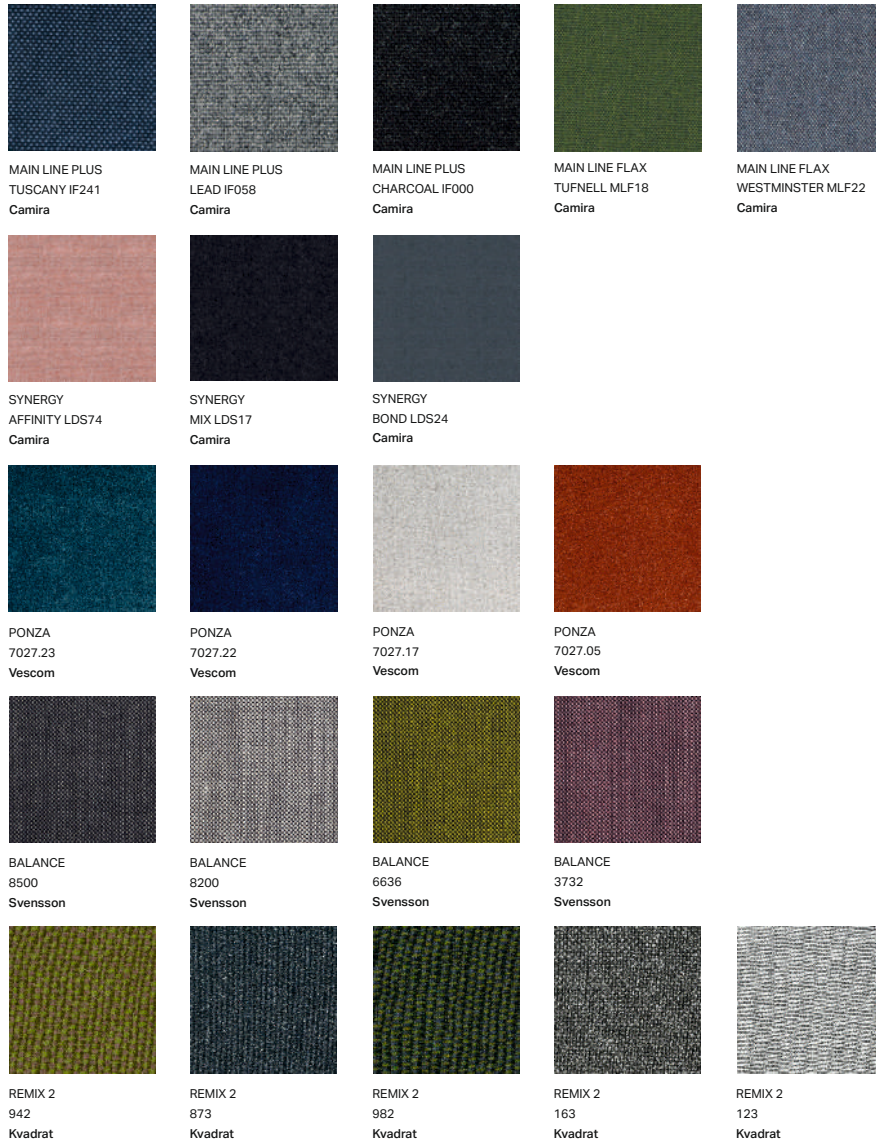

FABRIC GROUP 1

The overview above refers to the fabric group 1 collection and shows a sample selection of the colours available.
For further information please go to the fabric supplier website:
www.camirafabrics.com
www.vescom.com
www.ludvigsvensson.com
www.kvadrat.dk