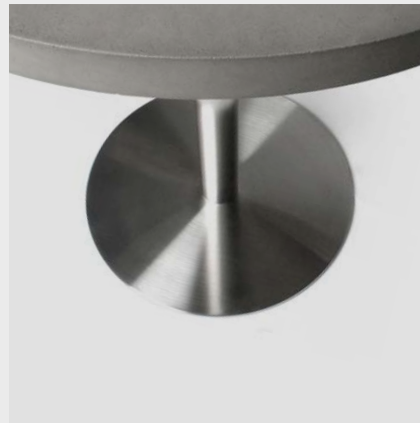

BISTRO ROUND

BISTRO TABLE

DL-09071_SL-115

lyon beton

Contact
bonjour@lyon-beton.com

● BISTRO ROUND ● BISTRO TABLE

DESCRIPTION

The concrete Round Bistro Table by Lyon Béton is sleek and minimal, with its concrete table top and metal base, it gives the impression of lightness and provides comfortable space for legs. Furnish your home unlike typical contemporary homes and set your arrangement apart.

DESIGNER
lyon beton

SKU DL-09071_SL-115

PRODUCT SIZE 70 × 70 × 75cm
27 9/16" × 27 9/16" × 29 1/2"

WEIGHT 27.2 kg / 59.97 lbs

MATERIAL fiber concrete / stainless steel

FINISHING colorless water and oil repellent matt varnish