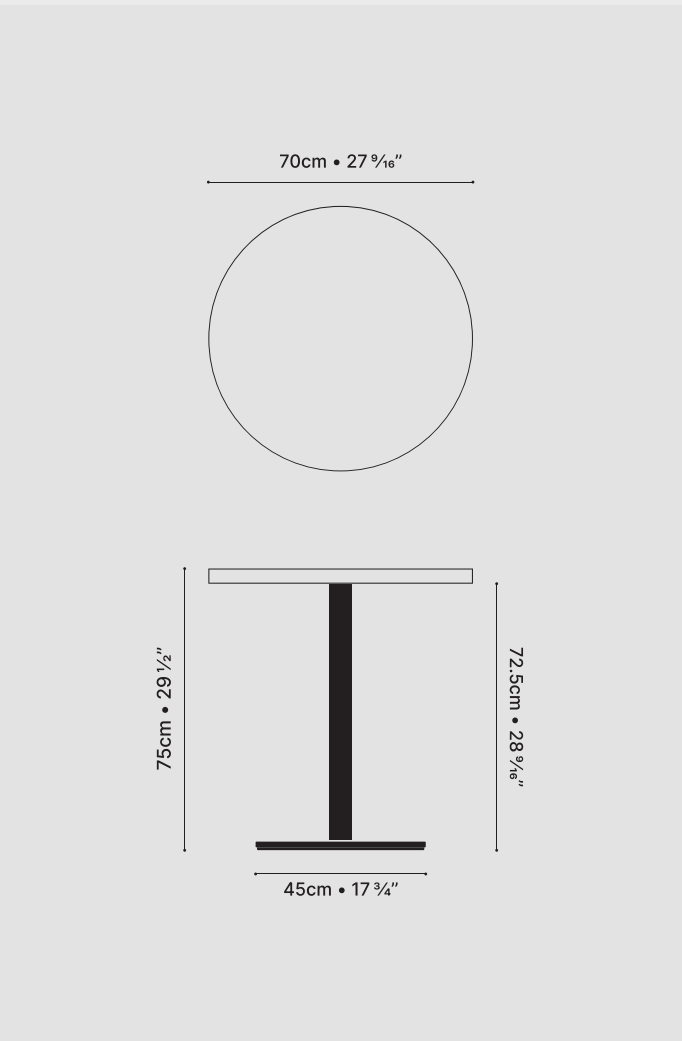

BISTRO ROUND

BISTRO TABLE

DL-09071_SL-115

lyon beton

Contact
bonjour@lyon-beton.com

● BISTRO ROUND ● BISTRO TABLE

DESCRIPTION

The concrete Round Bistro Table by Lyon Béton is sleek and minimal, with its concrete table top and metal base, it gives the impression of lightness and provides comfortable space for legs. Furnish your home unlike typical contemporary homes and set your arrangement apart.

DESIGNER
lyon beton

SKU DL-09071_SL-115

PRODUCT SIZE 70 × 70 × 75cm
27 9/16" × 27 9/16" × 29 1/2"

WEIGHT 27.2 kg / 59.97 lbs

MATERIAL fiber concrete / stainless steel

FINISHING colorless water and oil repellent matt varnish