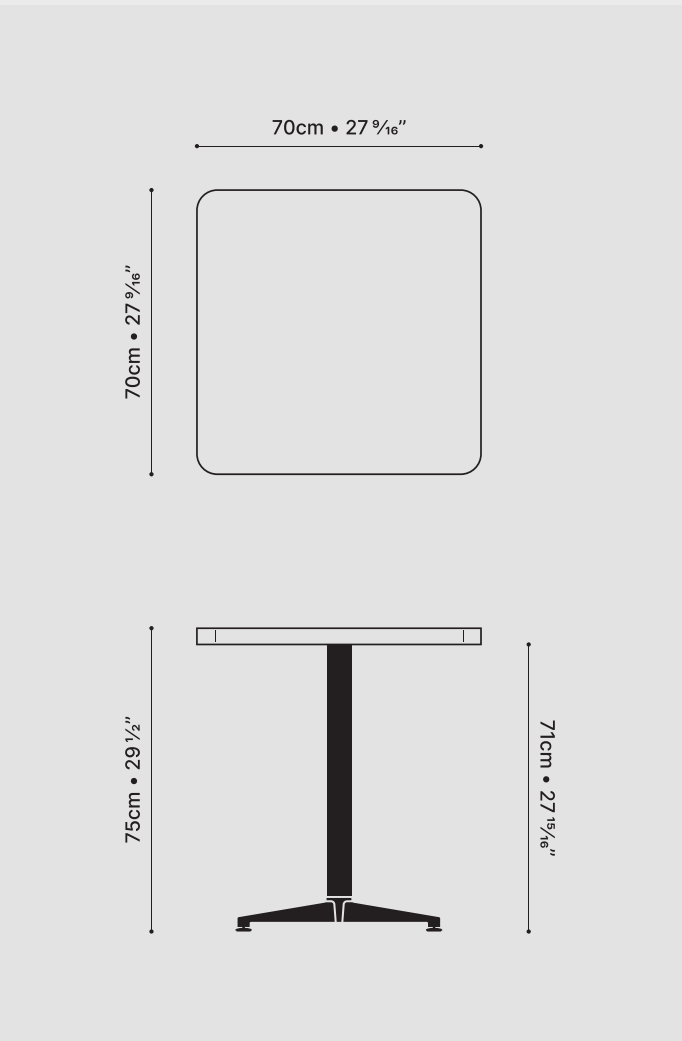

# BISTRO SQUARE

BISTRO TABLE

DL-09070\_SL-131-1

lyon beton

Contact  
[bonjour@lyon-beton.com](mailto:bonjour@lyon-beton.com)

● BISTRO SQUARE ● BISTRO TABLE

**DESCRIPTION**

The concrete Square Bistro Table by Lyon Béton is sleek and minimal, with its concrete table top and metal base, it gives the impression of lightness and provides comfortable space for legs. Furnish your home unlike typical contemporary homes and set your arrangement apart.

**DESIGNER**  
lyon beton

<b>SKU</b>	DL-09071_SL-115
<b>PRODUCT SIZE</b>	70 × 70 × 75cm 27 9/16" × 27 9/16" × 29 1/2"
<b>WEIGHT</b>	25.2 kg / 55.56 lbs
<b>MATERIAL</b>	fiber concrete / stainless steel
<b>FINISHING</b>	colorless water and oil repellent matt varnish
<b>COLOR</b>	<div style="display: flex; justify-content: space-around; align-items: center;"> <div style="text-align: center;">               natural grey         </div> <div style="text-align: center;">               raw         </div> </div>
<b>USE</b>	outdoor or indoor use without restriction
<b>CLEAN &amp; CARE</b>	do not use abrasive materials or solvents on surface. apply protective wax or oil regularly.