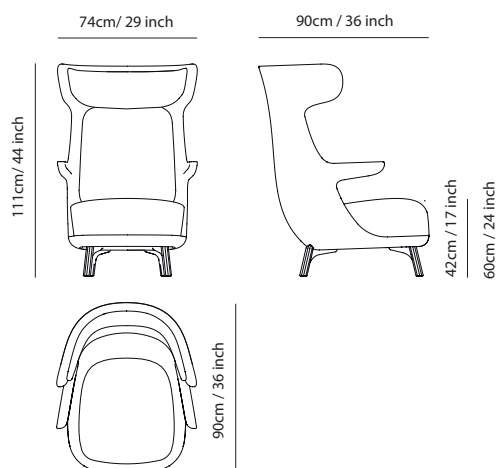

CLEANING AND MAINTENANCE

The fabrics should only be cleaned with a damp cloth with water. The leathers can be cleaned in the same way and for maintenance, provide a thin layer of wax the same color as the leather or colorless.