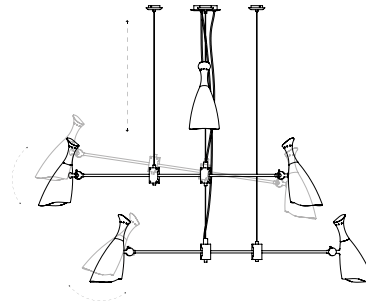

DUKE PENDANT SUSPENSION LAMP

SEE PRODUCT AT PAGE 44

DIMENSIONS

HEIGHT: 13.8" | 35 cm
WIDTH: 66" | 168 cm
CORD HEIGHT: 25.6" | 65 cm

WEIGHT

APPROX.: 9 kg | 19.8 lbs (3 arms)

STANDARD FINISHES

BODY: Gold Plated
SHADE: White Matte
WIRE: Red

BULBS

18 x G9 LED bulbs, 4W Power, 3000K Colour Temperature, Non Dimmable
(bulbs not included for North America)