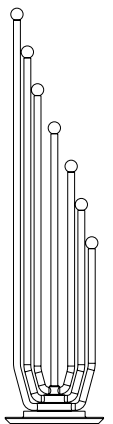

MAKE IT YOUR OWN - CUSTOMIZE YOUR FAVORITE LIGHTING DESIGN
See our materials & finishes at page 154