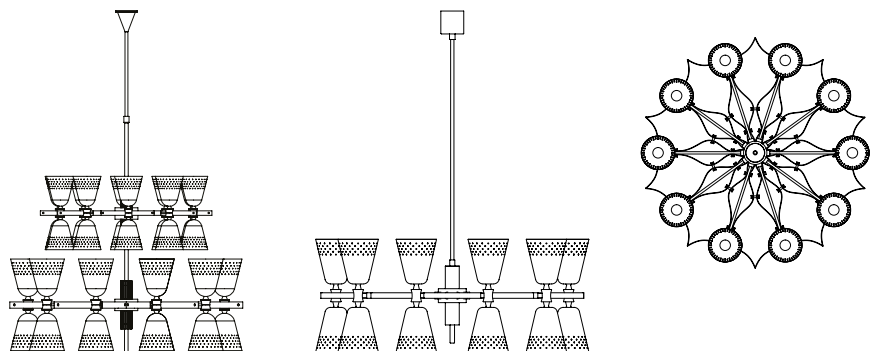

BULBS

20 x E27 LED 4W Power, 3000K Colour Temperature Bulbs (included)
max 40W per bulb (E26 for USA not included)