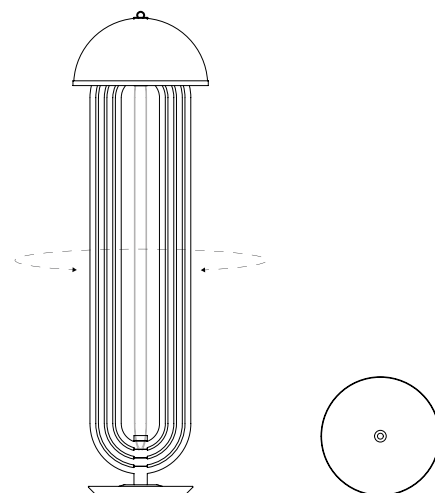

AMY TABLE LAMP

SEE PRODUCT AT PAGE 127

DIMENSIONS

HEIGHT: 21.6" | 55 cm

WIDTH: 7.8" | 20 cm

LENGTH: 11.8" | 30 cm

WEIGHT

APPROX.: 2,5 kg | 5.5 lbs

STANDARD FINISHES

BODY: Glossy Black and Gold Plated

SHADE: Glossy Black and Gold Powder Paint (inside)