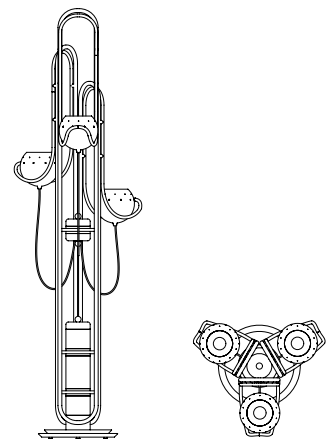

BULBS

3 x E27 LED 4W Power, 3000K Colour Temperature Bulbs (included) (E26 for USA not included)

The light intensity of the lamps can be dimmed | The standard color of the switches can be black or white

MAKE IT YOUR OWN - CUSTOMIZE YOUR FAVORITE LIGHTING DESIGN
See our materials & finishes at page 154