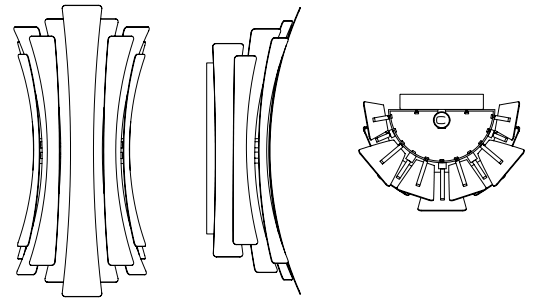

ETTA WALL LAMP

SEE PRODUCT AT PAGE 169

DIMENSIONS

HEIGHT: 20" | 50 cm
WIDTH: 7.1" | 18 cm
LENGTH: 7.1" | 18 cm

WEIGHT

APPROX.: 6 kg | 13.2 lbs

STANDARD FINISHES

BODY: Copper Plated

BULBS

4 x G9 LED 4W Power, 3000K Colour Temperature Bulbs (included) (for USA not included)