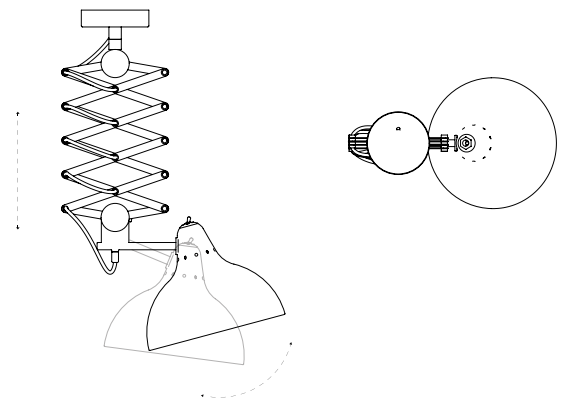

BULBS

1 x E27 LED 4W Power, 3000K Colour Temperature Bulb (included)
max 40W per bulb (E26 for USA not included)