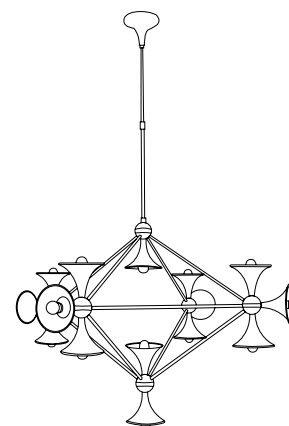

BULBS

15x E27 Incandescent Bulbs 25W

(bulbs not included for North America)

We have three Botti suspension models with the same amount of bulbs. The only difference between them is the diameter: 90cm | 150cm | 250cm