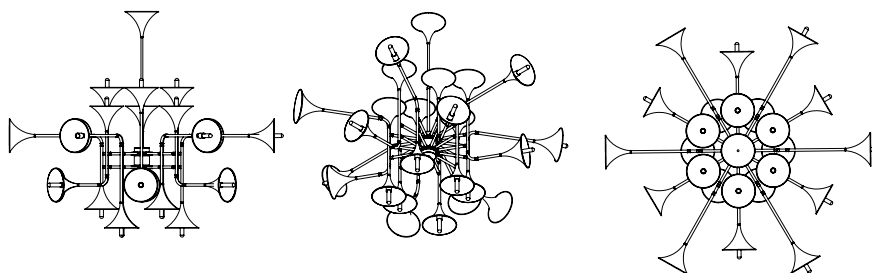

BULBS

11 x E27 Tubular Filament Bulbs (included)

(E12 for USA not included)

BOTTI DIAMOND SUSPENSION LAMP

SEE PRODUCT AT PAGE 22

DIMENSIONS

WIDTH: 43.3" | 110 cm

HEIGHT: 27.5" | 70 cm

DEPTH: 43.3" | 110 cm

WEIGHT

APPROX.: 13 kg | 28.7 lbs

STANDARD FINISHES

BODY: Brass

SHADE: Brass