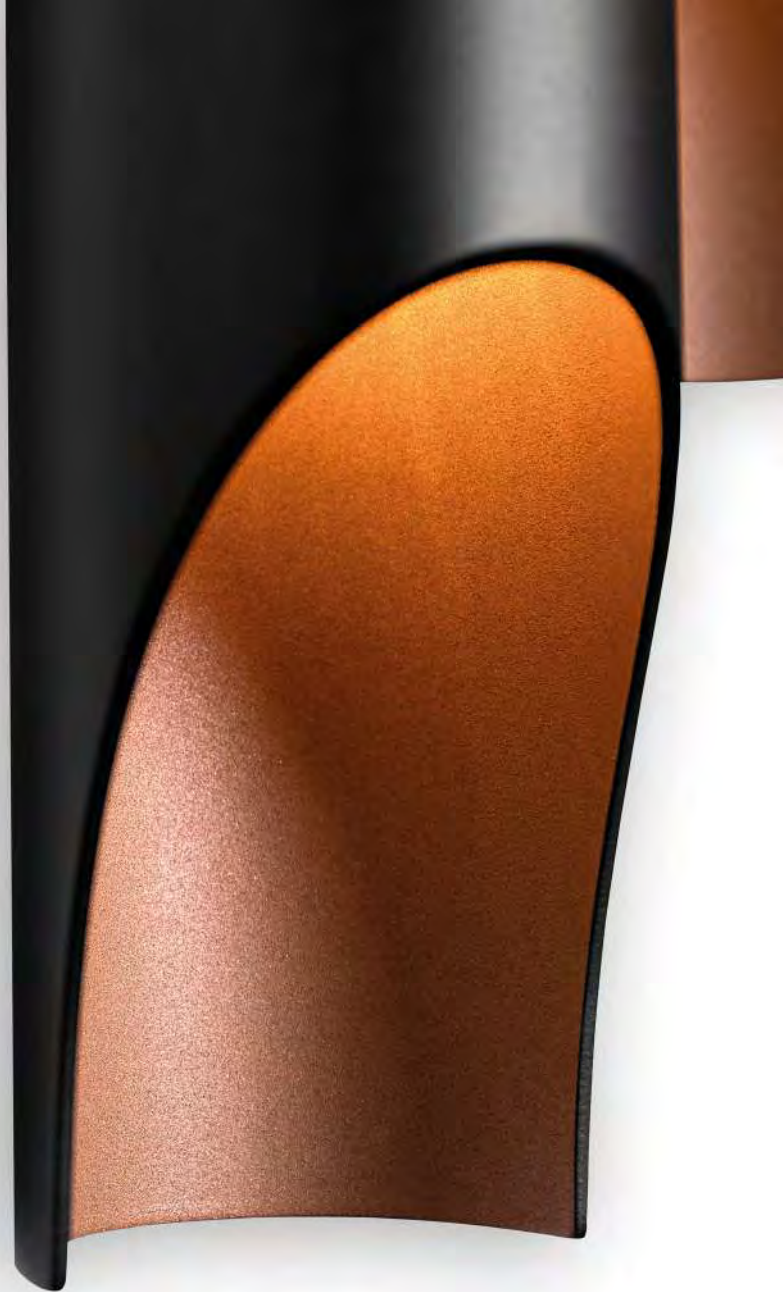

CONTRACT
COLLECTION

GALLIANO | WALL

Meet Galliano, a modern wall lamp with a minimalist style that fits in any space of your home, both indoor and outdoor. You can customize its finishes, as well as the number of its tubes, that can go up to 3.

FAMILY PRODUCTS

GALLIANO PENDANT | pag.51

GALLIANO ROUND | pag.53

STANDARD FINISHES

Body: Black Matte and Gold Powder Paint (inside)

DIMENSIONS

Height: 15.6" | 39.5 cm

Width: 2.6" | 6.5 cm

Length: 3.4" | 8.5 cm

WEIGHT

Approx.: 1 kg | 2.2 lbs (per tube)

BULBS:

2 x G9 LED 4W | 3000K Bulbs (per tube) (included) (for USA not included)