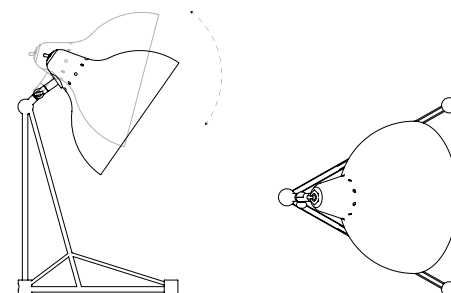

MAKE IT YOUR OWN - CUSTOMIZE YOUR FAVORITE LIGHTING DESIGN
See our materials & finishes at page 154