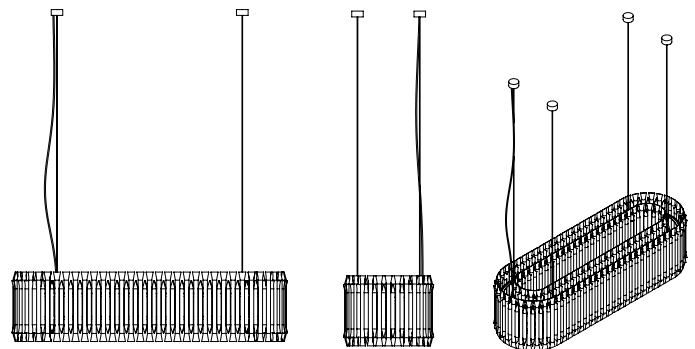

BULBS

24 x G9 LED bulbs, 4W Power, 3000K Colour Temperature, Non Dimmable
(bulbs not included for North America)