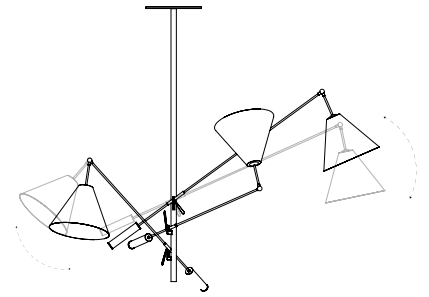

SINATRA SUSPENSION LAMP

SEE PRODUCT AT PAGE 79

DIMENSIONS

HEIGHT: 47.6" | 121 cm
DIAM.: 45" | 110 cm
POLE HEIGHT: 30.3" | 77 cm (min.)

WEIGHT

APPROX.: 15 kg | 33 lbs

STANDARD FINISHES

BODY: Nickel Plated
SHADE: Glossy Red (outside), White Matte (inside)
COUNTERWEIGHT: Glossy Red

BULBS

3 x E27 LED 4W Power, 3000K Colour Temperature Bulbs (included) (E26 for USA not included) max 40W per bulb