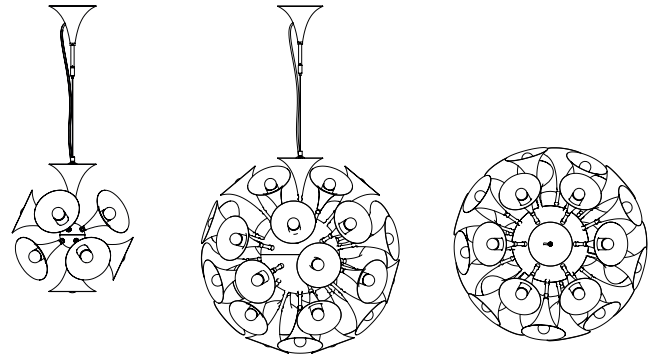

BOTTI PENDANT SUSPENSION LAMP

SEE PRODUCT AT PAGE 24

DIMENSIONS

HEIGHT: 15.4" | 39 cm
DIAM.: 16.9" | 43 cm
CORD HEIGHT: 39.4" | 100 cm

WEIGHT

APPROX.: 2.5 kg | 7.7 lbs

STANDARD FINISHES

BODY: Copper Plated

BULBS

11 x E27 LED 4W Power, 3000K Colour Temperature Bulbs (included)
(E12 for USA not included) max 40W per bulb