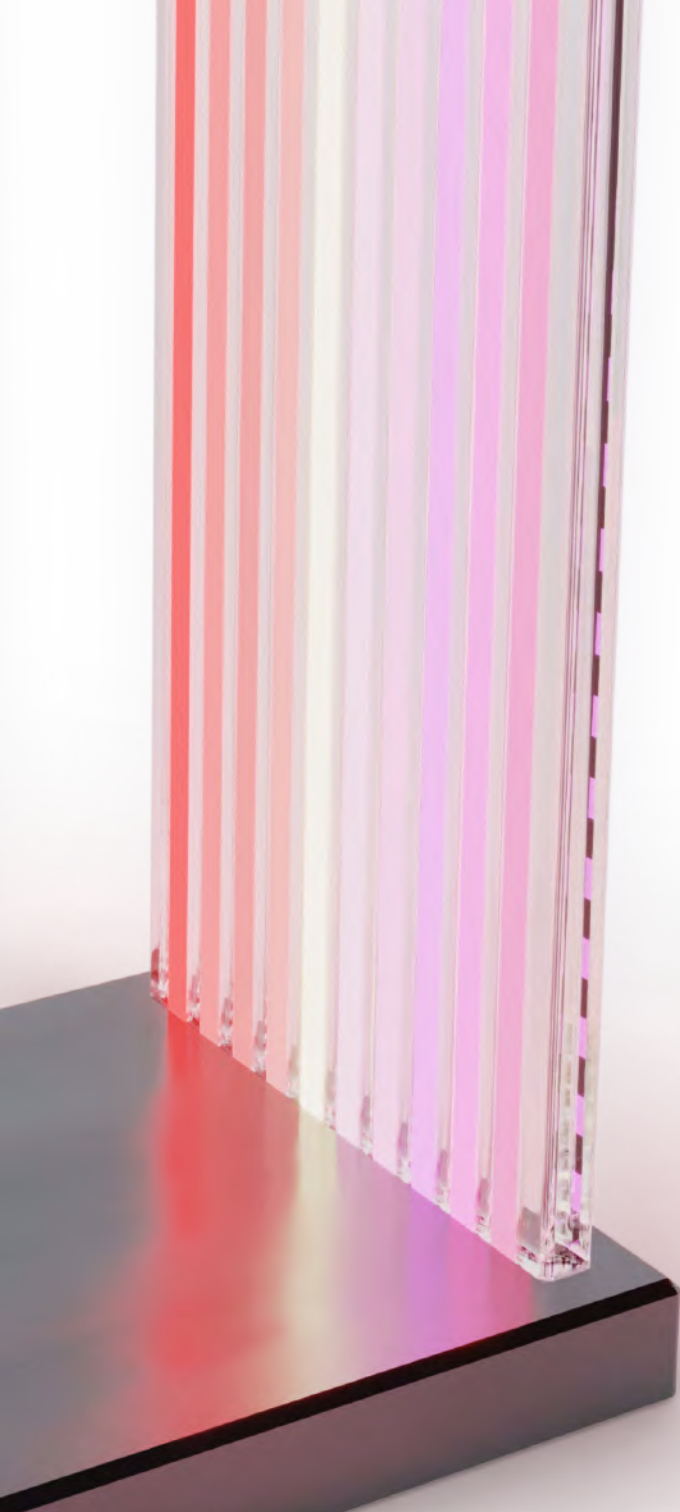

DISKO | TABLE

Disko is so evocative and rapturous piece that defies gravity by creating an equilibrium of floating elements, providing impact and personality to any space.

STANDARD FINISHES

Body: Acrylic
Base: Brass

BULBS:

2x LED Stripes

DIMENSIONS

Height: 16.9" | 43 cm
Width: 7" | 18 cm
Length: 7" | 18 cm