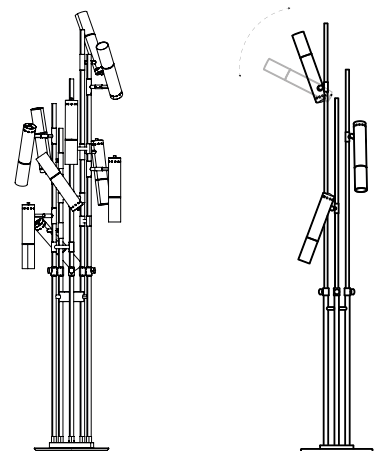

The light intensity of the lamps can be dimmed | The standard color of the switches can be black or white

MAKE IT YOUR OWN - CUSTOMIZE YOUR FAVORITE LIGHTING DESIGN
See our materials & finishes at page 154