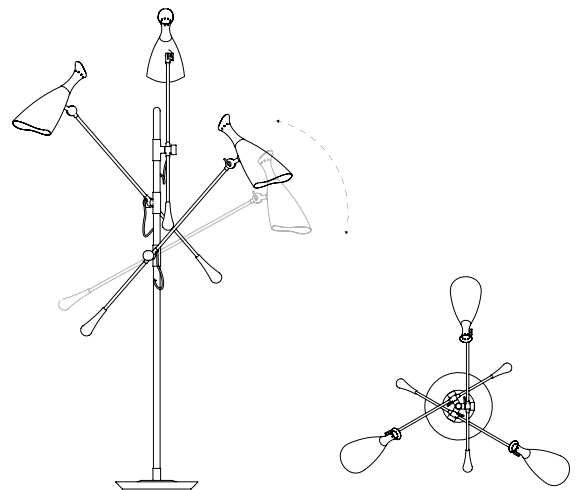

DIANA FLOOR LAMP

SEE PRODUCT AT PAGE 99

DIMENSIONS

HEIGHT: 90.5" | 230 cm
WIDTH: 51.2" | 130 cm
LENGTH: 59" | 150 cm

WEIGHT

APPROX.: 45 kg | 39.7 lbs

STANDARD FINISHES

BODY: Nickel Plated
SHADE: Glossy White and White Matte (inside)

BULBS

1 x E27 LED 4W Power, 3000K Colour Temperature Bulb (included) (E26 for USA not included) max 40W per bulb

The light intensity of the lamps can be dimmed | The standard color of the switches can be black or white

DUKE FLOOR LAMP

SEE PRODUCT AT PAGE 101

DIMENSIONS

HEIGHT: 63.7" | 162 cm
BASE DIAM.: 13.7" | 35 cm

WEIGHT

APPROX.: 18 kg | 39.68 lbs

STANDARD FINISHES

BODY: Black Matte and Gold Plated
SHADE: Black Matte, Brushed Brass and White Matte (inside)
Details: Gold Plated
WIRE: Red

BULBS

9x G9 LED 4W Power, 3000K Colour Temperature Bulbs (included) (for USA not included) max 40W per bulb

DUKE 5 FLOOR LAMP

SEE PRODUCT AT PAGE 103

DIMENSIONS

HEIGHT: 77.1" | 196 cm
WIDTH: 49.2" | 125 cm
LENGTH: 46.0" | 117 cm

WEIGHT

APPROX.: 22 kg | 48.50 lbs

STANDARD FINISHES

BODY: Black Matte and Gold Plated Brass
SHADE: Black Matte, Gold Plated Brass (outside), White Matte (inside)
WIRE: White

BULBS

15 x G9 LED 4W Power, 3000K Colour Temperature Bulbs (included) max 40W per bulb (for USA not included)

MAKE IT YOUR OWN - CUSTOMIZE YOUR FAVORITE LIGHTING DESIGN
See our materials & finishes at page 154