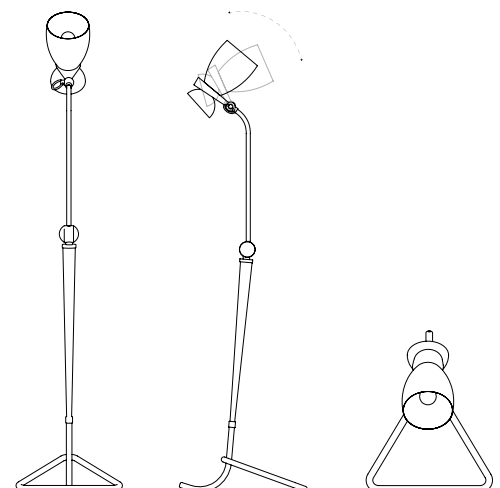

BULBS

2 x E14 Bulbs (included) (E12 for USA not included) max 40W per bulb

MAKE IT YOUR OWN - CUSTOMIZE YOUR FAVORITE LIGHTING DESIGN
See our materials & finishes at page 154

UNIQUE LAMPS 217