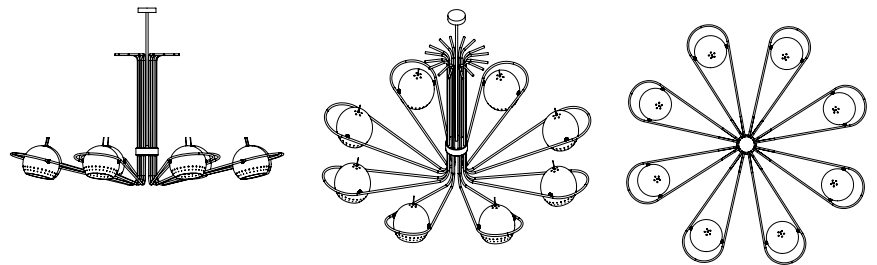

BULBS

8 x E27 LED 4W Power, 3000K Colour Temperature Bulbs (included) (E26 for USA not included) max 40W per bulb