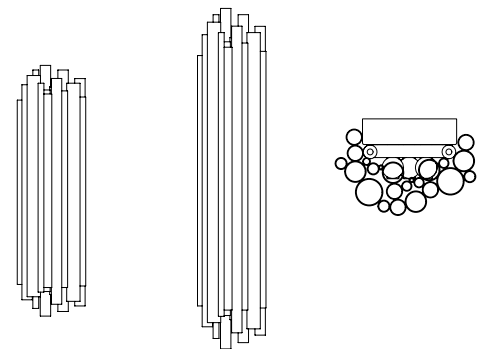

BULBS

4 x G9 Bulbs LED 4W Power, 3000K Colour Temperature (included) (for USA not included)
6 x G9 Bulbs LED 4W Power, 3000K Colour Temperature (included) (for USA not included)