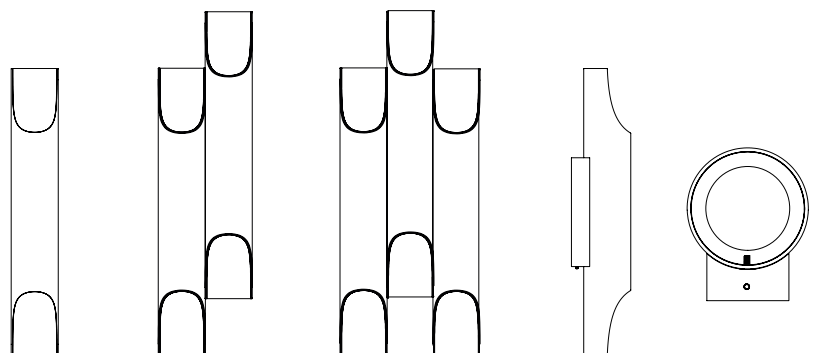

BULBS

4 x G9 LED 4W Power, 3000K Colour Temperature Bulbs (per tube) (included) (for USA not included)