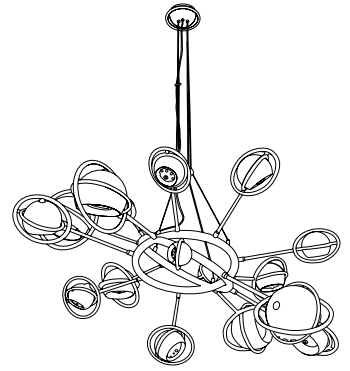

COSMO SUSPENSION LAMP

SEE PRODUCT AT PAGE 39

DIMENSIONS

HEIGHT: 27.5" | 70 cm
DIAM: 59.1" | 150 cm
CORD HEIGHT: 39.4" | 100 cm (adjustable)

WEIGHT

APPROX.: 24.25 kg | 53.5 lbs

STANDARD FINISHES

BODY: Brass
SHADE: Steel

BULBS

22 x G9 LED 4W Power, 3000K Colour Temperature Bulbs (included),
Non Dimmable (bulbs not included for North America)