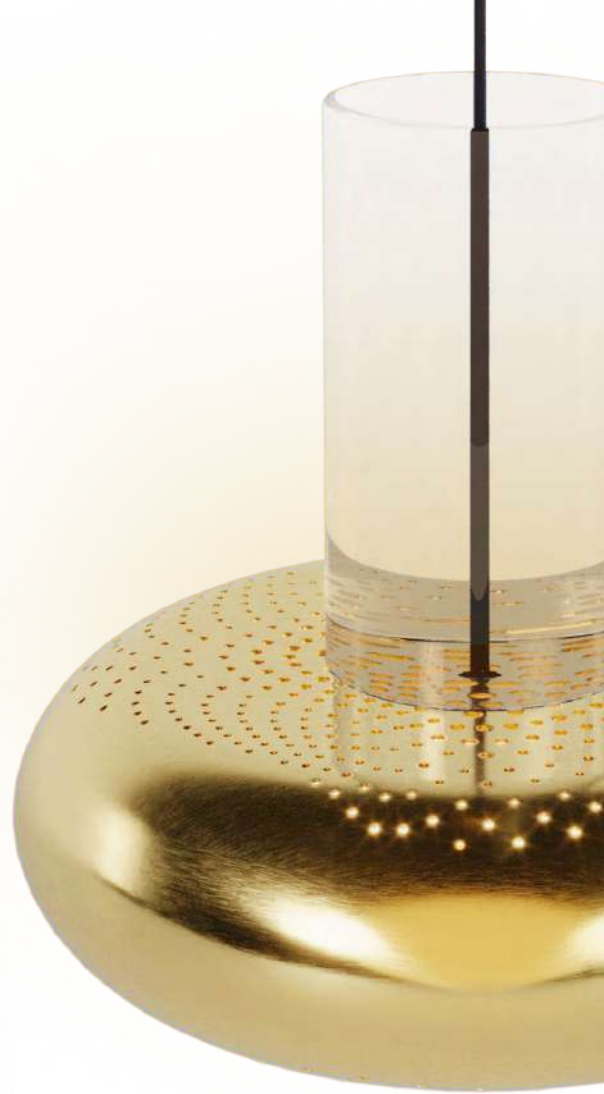

SUSPENSION LAMP

KATIA PENDANT | SUSPENSION

This pendant lamp has a brass curved shade and a cylindrical body, evoking an upscale 70s feel. This mid-century modern lamp is more oblong than other mushroom-style lamps, due to its unique silhouette.

FAMILY PRODUCTS
KATIA TABLE | pag.144

STANDARD FINISHES

Body: Brass

DIMENSIONS

Length: 14.1" | 36 cm

Width: 14.1" | 36 cm

Height: 12.9" | 33 cm

BULBS:

4 x G9 LED bulbs, 4W Power,
3000K Colour Temperature (bulbs
not included for North America)