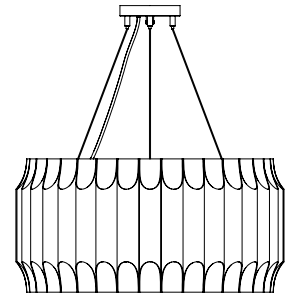

BULBS

70 x G9 LED bulbs, 4W Power, 3000K Colour Temperature, Non Dimmable
(bulbs not included for North America)