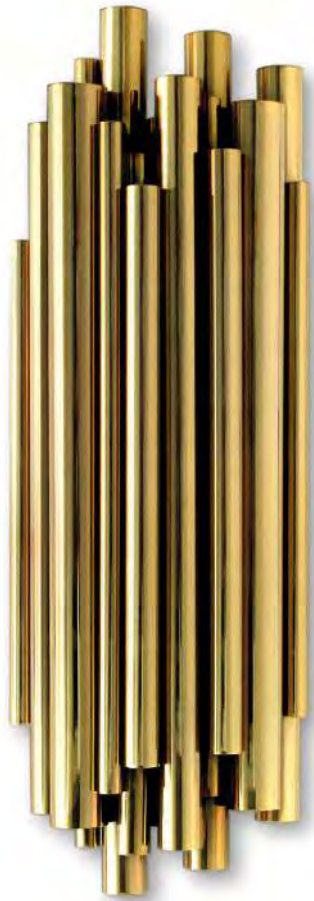

CONTRACT
COLLECTION

BRUBECK | WALL

Luxury and art deco are synonyms with Brubeck wall sconce. Inspired by Dave Brubeck, this lamp is a statement product on its own, being the perfect candidate for a maximalist dining room or an entryway.

FAMILY PRODUCTS

BRUBECK CHANDELIER | pag.25
BRUBECK PENDANT | pag.29
BRUBECK ROUND | pag.30
BRUBECK SPIRAL | pag.32
BRUBECK FLOOR | pag.96

STANDARD FINISHES

Body: Gold Plated

DIMENSIONS

Height: 19.7" | 50 cm
Width: 5.9" | 15 cm
Length: 4.3" | 11 cm

WEIGHT

Approx.: 3 kg | 13.2 lbs

BULBS:

4 x G9 LED Bulbs 4W | 3000K
(included) (for USA not included)