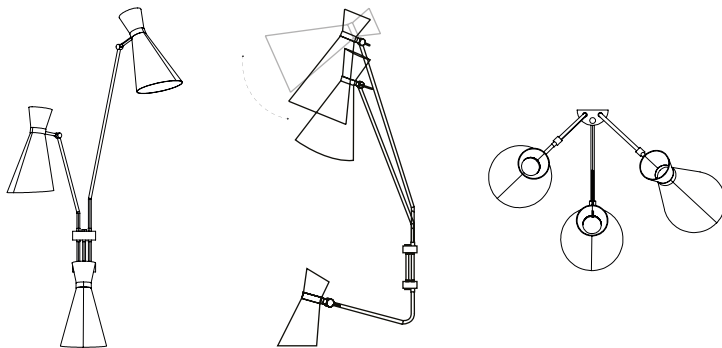

SIMONE WALL LAMP

SEE PRODUCT AT PAGE 185

DIMENSIONS

HEIGHT: 45.7" | 116 cm
WIDTH: 17.7" | 45.5 cm
LENGTH: 17.7" | 45.5 cm

WEIGHT

APPROX.: 9 kg | 19.8 lbs

STANDARD FINISHES

BODY: Gold Plated
SHADE: Glossy White
WIRE: Red

BULBS

3 x E27 LED 4W Power, 3000K Colour Temperature Bulbs (included) (E26 for USA not included)