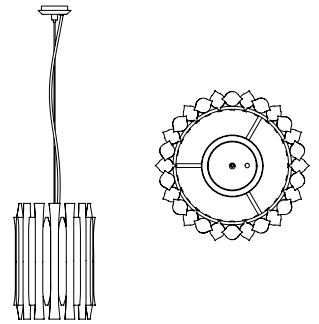

MATHENY PENDANT **SUSPENSION LAMP**

SEE PRODUCT AT PAGE 70

DIMENSIONS

HEIGHT: 11.8" | 30 cm
DIAM.: 7" | 18 cm
POLE HEIGHT: 39.4" | 100 cm

WEIGHT

APPROX.: 4 kg | 8.8 lbs

STANDARD FINISHES

BODY: Copper Plated

BULBS

6 x G9 LED bulbs, 4W Power, 3000K Colour Temperature, Non Dimmable
(bulbs not included for North America)