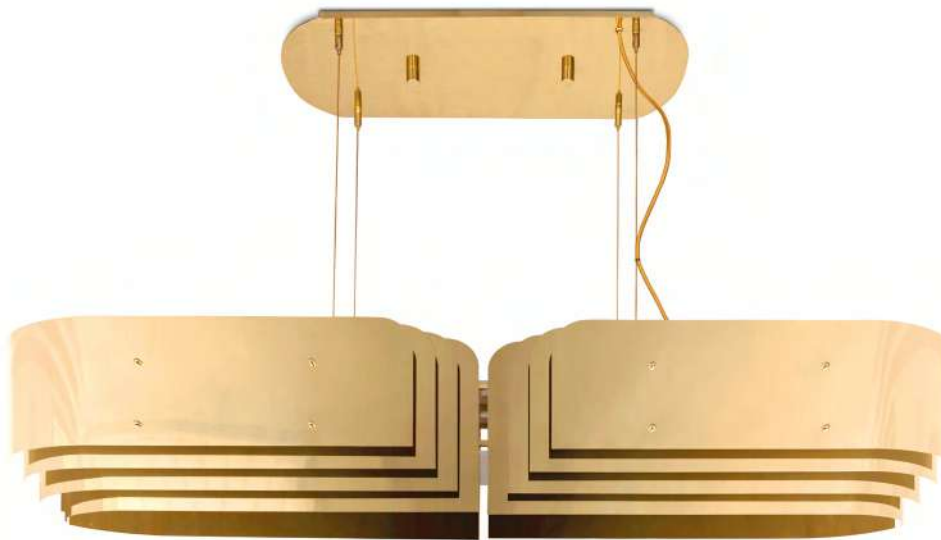

VAUGHAN | SUSPENSION

The welcoming presence of Sarah Vaughan is notorious in every detail of Vaughan ceiling lamp. With intricate yet discreet details, this mid-century light will add a Hollywood glamour with its golden tones.

STANDARD FINISHES

Body: Gold Plated

DIMENSIONS

HEIGHT: 11,8" | 30 cm
WIDTH: 51,2" | 130 cm
LENGTH: 13,7" | 35 cm

WEIGHT

Approx.: 190 kg | 418 lbs

BULBS:

17 x G9 LED bulbs, 4W Power, 3000K Colour Temperature, Non Dimmable (bulbs not included for North America)