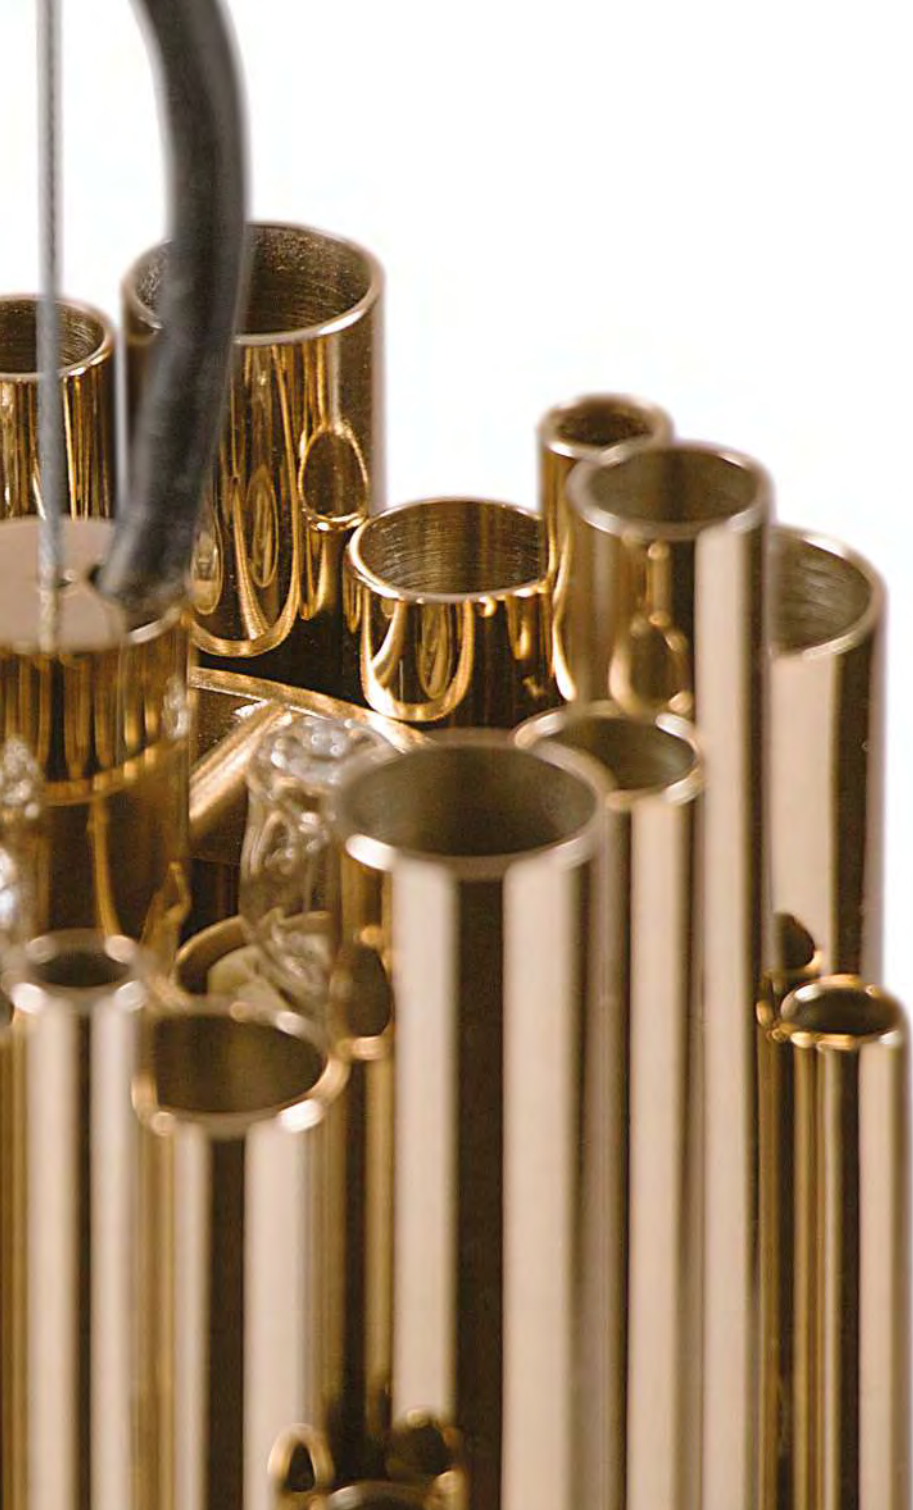

CONTRACT
COLLECTION

BRUBECK PENDANT | SUSPENSION

Inspired by the American jazz pianist Dave Brubeck, this pendant lamp is a great example of when art deco design meets music, creating an excellent sculptural yet functional piece.

FAMILY PRODUCTS

BRUBECK FLOOR | pag.95
BRUBECK WALL | pag. 160
BRUBECK WALL XL | pag.161

STANDARD FINISHES

Body: Gold Plated

DIMENSIONS

Height: 17.3" | 44 cm
Diameter: 5.1" | 13 cm
Cord height: 39.4" | 100cm

WEIGHT

Approx.: 4,5 kg | 9.9 lbs

BULBS:

6 x G9 LED bulbs, 4W Power, 3000K Colour Temperature, Non Dimmable (bulbs not included for North America)