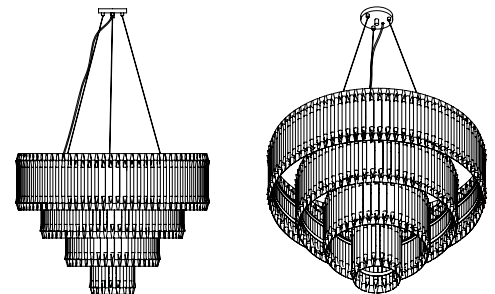

BULBS

42 x G9 LED bulbs, 4W Power, 3000K Colour Temperature, Non Dimmable
(bulbs not included for North America)