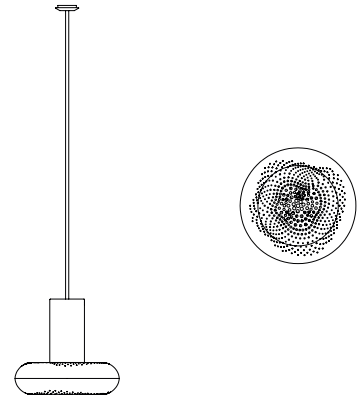

KATIA PENDANT SUSPENSION LAMP

SEE PRODUCT AT PAGE 61

DIMENSIONS

HEIGHT: 12.9" | 33 cm
DIAM.: 14.1" | 36 cm
LENGTH: 14.1" | 36 cm

STANDARD FINISHES

BODY: Brass

BULBS

4x G9 Bulbs (included)
max 40W per bulb (E26 for USA not included)