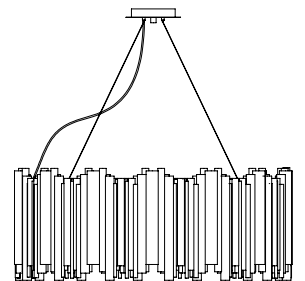

BULBS

32 x G9 LED 4W Power, 3000K Colour Temperature Bulbs (bulbs not included for North America)