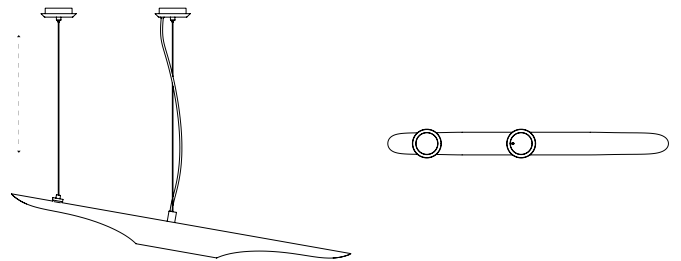

BULBS

2x GU10 LED bulbs, 4W Power, 3000K Colour Temperature, Non Dimmable
(bulbs not included for North America)