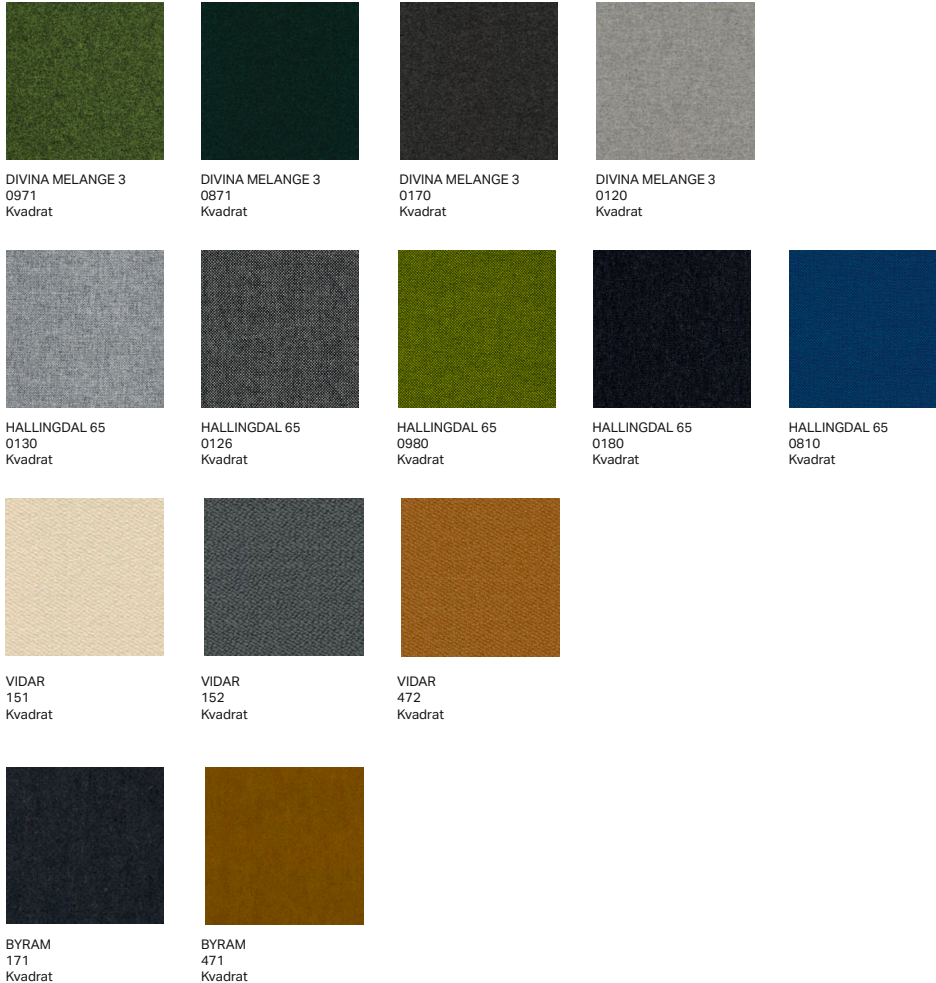

RE WOOL
198
Kvadrat

RE WOOL
718
Kvadrat

RE WOOL
558
Kvadrat

The overview above refers to the fabric group 1 collection and shows a sample selection of the colours available. For further information please go to the fabric supplier website:
www.camirafabrics.com
www.vescom.com
www.kvadrat.dk

The overview above refers to the fabric group 1 collection and shows a sample selection of the colours available. For further information please go to the fabric supplier website: www.kvadrat.dk

The overview above refers to the fabric group 1 collection and shows a sample selection of the colours available. For further information please go to the fabric supplier website:
www.kvadrat.dk
www.febrik.com

Timber

ASH
STAINED CANALETTA

ASH
STAINED BLACK

ASH
NATURAL

AMERICAN BLACK
WALNUT

EUROPEAN WHITE
OAK

EUROPEAN WHITE OAK
WHITE OILED

Marble

DIAMOND BLACK

JUST ROSE

AMERICAN BLACK
WALNUT

EUROPEAN WHITE
OAK

The overview above refers to the timbers and finishes available.
These images are for reference only and should not be used for colour match.
If you require a sample, please contact us.