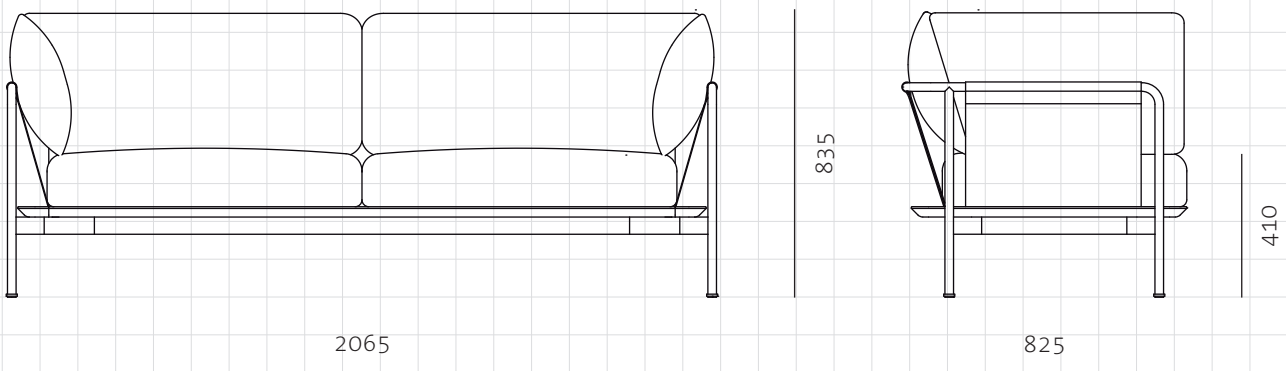

Crawford Sofa 2.0

CODE
DIMENSIONS

CR-S421-R2
W2065 x D825 x H835mm

NET WEIGHT
ENVIRONMENT

Seating height: 410mm
72.0 kg
Indoor

MATERIALS

Wood veneer base, Steel black powder coat matt, Upholstery

*Please refer to website or contact your local representative for complete material swatches.

SHIPPING

Package	Assembled		
Package Qty	1 pcs/box		
Packaging	Measurement (mm)	Volume (cbm)	Gross Weight (kg)
FCL	W2150 x D910 x H725	1.42	83.75
LCL/AIR	W2190 x D950 x H815	1.70	107.93