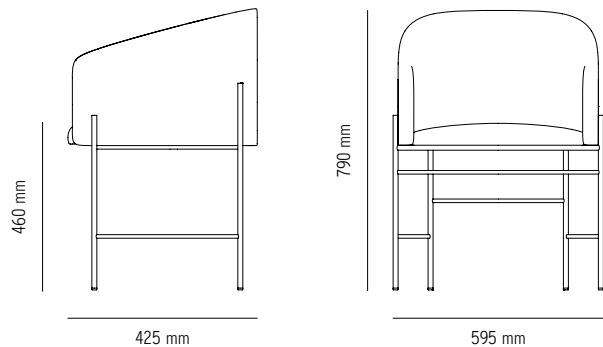

PRODUCT FACT SHEET > FURNITURE > COVENT CHAIR

SPECIFICATION

PRODUCT NAME	COVENT CHAIR
DESIGNER	RENÉ HOUGAARD
CATEGORY	FURNITURE
TYPE	CHAIR
MATERIAL	POWDER COATED STEEL AND PLYWOOD CORE WITH COLD MOULDED FOAM AND UPHOLSTERY IN SELECTED MATERIAL
COLOR /VARIATION	IRON BLACK OR METALLIC WHITE FRAME WITH UPHOLSTERY IN SELECTED MATERIAL
DELEVERY	STANDARD MODELS (STANDARD FABRIC) IN STOCK FROM APRIL 2017. NON STANDARD MODELS 4-6 WEEKS FROM 1ST OF FEBRUARY 2017.
PRODUCT DIMENSIONS	H: 790 X W 595 X 425 MM SH: 460 MM
PACKAGING DIMENSIONS	H: 890 X W: 695 X D: 525 MM
CONTRY OF ORIGION	EU
MASTERPACKAGING	1