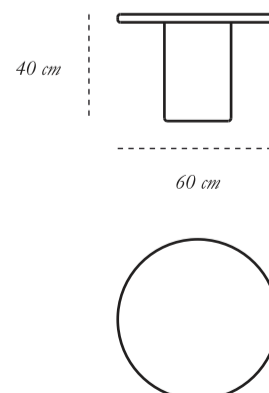

*option* *Coronum Coffee Table Large (Caped)*

*recommended use* in a residence, hotel or commercial space

*designer* Artefatto Design Studio

*description* Table

*dimension* diameter 60 cm  
height 40 cm

*material* Metal