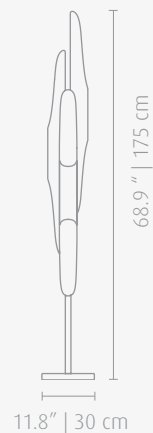

*AVAILABLE FINISHES P.183

WEIGHT

Approx. 15 kg | 33 lbs

BULBS

6x GU10 Bulbs (included)

DIMENSIONS

HEIGHT: 68.9" | 175 cm

DIAM.: 11.8" | 30 cm