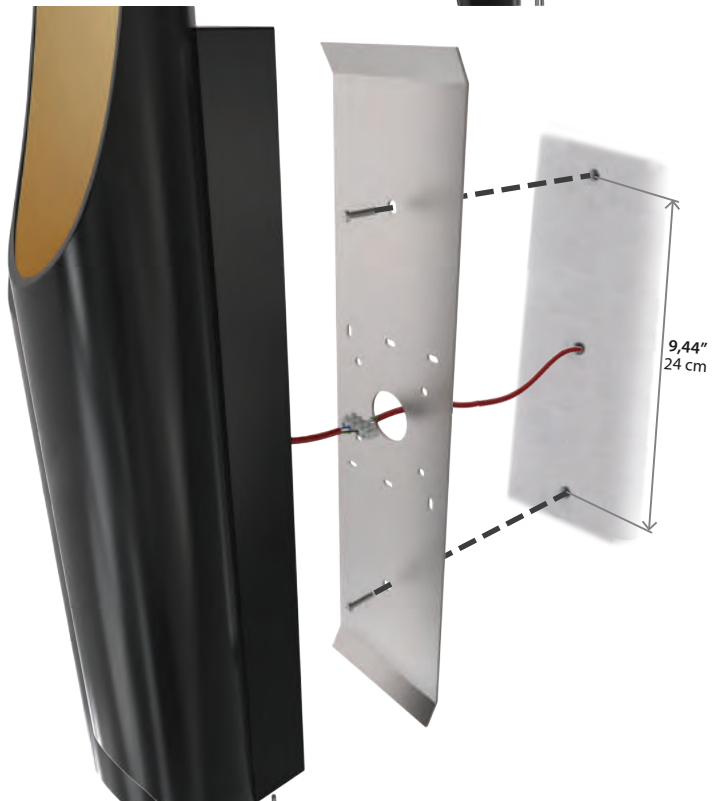

COLTRANE 2 | WALL

Coltrane mid-century wall sconce is inspired by the famous John Coltrane and it is the perfect piece to create a beautiful lighting effect both indoors and outdoors.

Handmade in steel by DelightFULL's skilled artisans, it is a great example of how less is more. This wall light fixture has matte black and gold powder paint finishes, which give it a more contemporary style.

SHADES

N°1 - 2 units

DIAMETER: 3,14" | 8 cm

HEIGHT: 39,3" | 100 cm

Shade with bulb 

For more information, contact our team.
INFO@DELIGHTFULL.EU | WWW.DELIGHTFULL.EU

COLTRANE 2 | WALL

ASSEMBLY SCHEME* 
INSTRUCTIONS

STEP 1
ELECTRICAL CABLE CONNECTIONS

STEP 2
SET THE SUPPORT ON THE WALL

STEP 3
PLACE COLTRANE 2 ON THE CENTER OF
THE WALL SUPPORT

STEP 4
TURN WITH THE KEY FOR LOCK

STEP 5
INSERT THE BULBS

ELECTRICAL CABLE 
INFORMATION