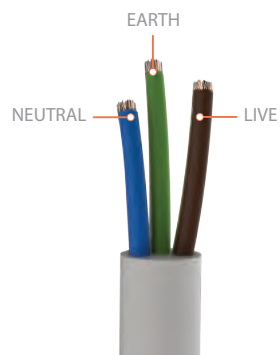

STEP 1
ELECTRICAL CABLE CONNECTIONS

STEP 2
SET THE SUPPORT ON THE WALL

STEP 3
PLACE COLTRANE 2 ON THE CENTER OF
THE WALL SUPPORT

STEP 4
TURN WITH THE KEY FOR LOCK

STEP 5
INSERT THE BULBS

ELECTRICAL CABLE 
INFORMATION