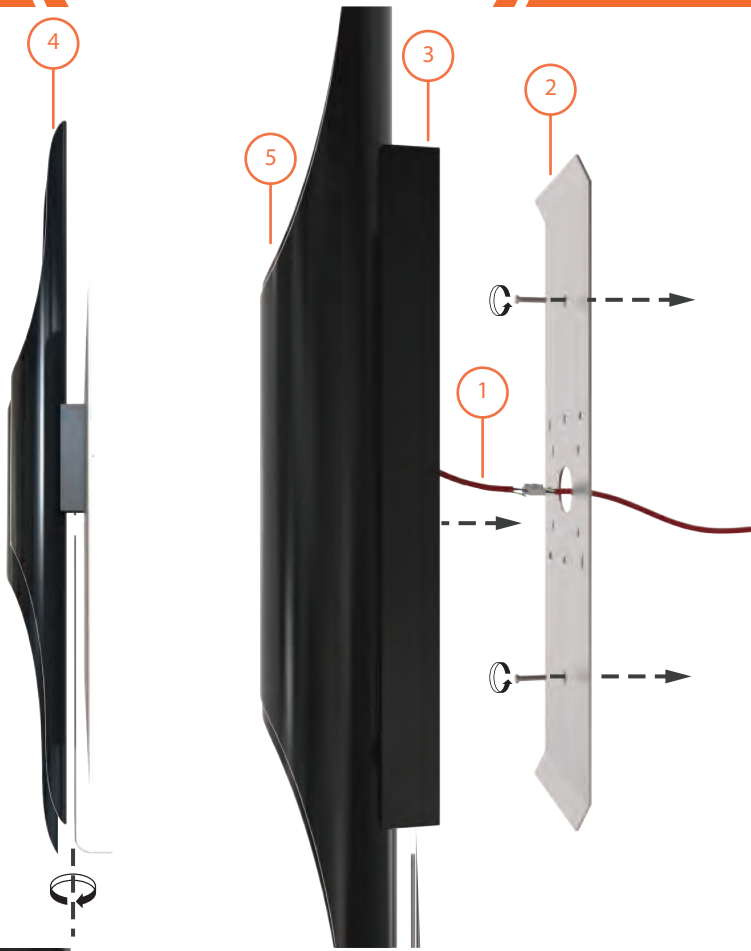

SHADES

N°1 - 2 units

DIAMETER: 3,14" | 8 cm

HEIGHT: 39,3" | 100 cm

Shade with bulb 

For more information, contact our team.
INFO@DELIGHTFULL.EU | WWW.DELIGHTFULL.EU

COLTRANE 2 | WALL

ASSEMBLY SCHEME* 
INSTRUCTIONS

STEP 1
ELECTRICAL CABLE CONNECTIONS

STEP 2
SET THE SUPPORT ON THE WALL

STEP 3
PLACE COLTRANE 2 ON THE CENTER OF
THE WALL SUPPORT

STEP 4
TURN WITH THE KEY FOR LOCK

STEP 5
INSERT THE BULBS

ELECTRICAL CABLE 
INFORMATION