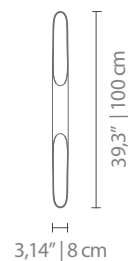

MATERIALS

BODY: Steel
SHADE: Steel

STANDARD FINISHES*

BODY: Black Matte
SHADE: Black Matte and Gold Powder Paint (inside)

*MORE FINISHES AVAILABLE IN P. 247 | 248

WEIGHT 📦

Approx. 2 kg | 4.4 lbs

BULBS 📦

2 x GU10 Halogen Bulbs 35W (included)
(bulbs not included for North America)

DIMENSIONS

WIDTH: 3,14" | 8 cm
HEIGHT: 39,3" | 100 cm
DEPTH: 4,21" | 10,7 cm

COLTRANE 1 | WALL

PACKAGE

(Cardboard Box)

WIDTH: 46,4" | 118 cm

HEIGHT: 10,6" | 27 cm

DEPTH: 10,6" | 27 cm

PACKAGE VOLUME: 0.09 m³

WEIGHT: Approx. 5 kg | 11 lbs

BULBS

2 x GU10 Halogen Bulbs 35W (included)

OPTIONAL BULBS

2 x GU10 Led Bulbs 5W (customizable on purchase)

WIDTH: 1,96" | 5 cm

HEIGHT: 1,37" | 3,5 cm

DEPTH: 5,9" | 15 cm

SHADES

Nº1 - 1 unit

DIAMETER: 3,14" | 8 cm

HEIGHT: 39,3" | 100 cm

Shade with bulb 