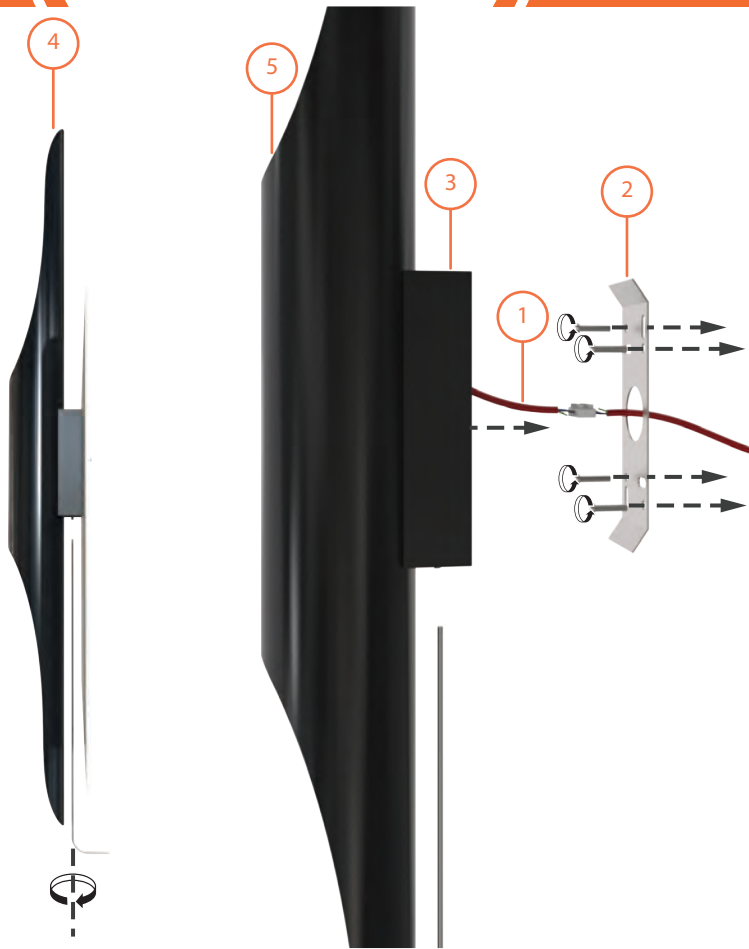

WIDTH: 1,96" | 5 cm

HEIGHT: 1,37" | 3,5 cm

DEPTH: 5,9" | 15 cm

SHADES

Nº1 - 1 unit

DIAMETER: 3,14" | 8 cm

HEIGHT: 39,3" | 100 cm

Shade with bulb 

For more information, contact our team.
INFO@DELIGHTFULL.EU | WWW.DELIGHTFULL.EU

COLTRANE 1 | WALL

ASSEMBLY SCHEME* 
INSTRUCTIONS

STEP 1
ELECTRICAL CABLE CONNECTIONS

STEP 2
SET THE SUPPORT ON THE WALL

STEP 3
PLACE COLTRANE 1 ON THE CENTER OF
THE WALL SUPPORT