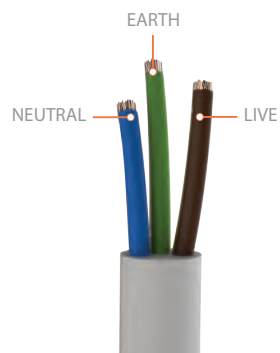

For more information, contact our team.
INFO@DELIGHTFULL.EU | WWW.DELIGHTFULL.EU

COLTRANE 1 | WALL

ASSEMBLY SCHEME* 
INSTRUCTIONS

STEP 1
ELECTRICAL CABLE CONNECTIONS

STEP 2
SET THE SUPPORT ON THE WALL

STEP 3
PLACE COLTRANE 1 ON THE CENTER OF
THE WALL SUPPORT

STEP 4
TURN WITH THE KEY FOR LOCK

STEP 5
INSERT THE BULBS

ELECTRICAL CABLE INFORMATION

4UNI  **SCREWS**  **2UNI**  **BULBS**

DISPOSAL 

For all products that are damaged, find professional help.

CE CERTIFICATE