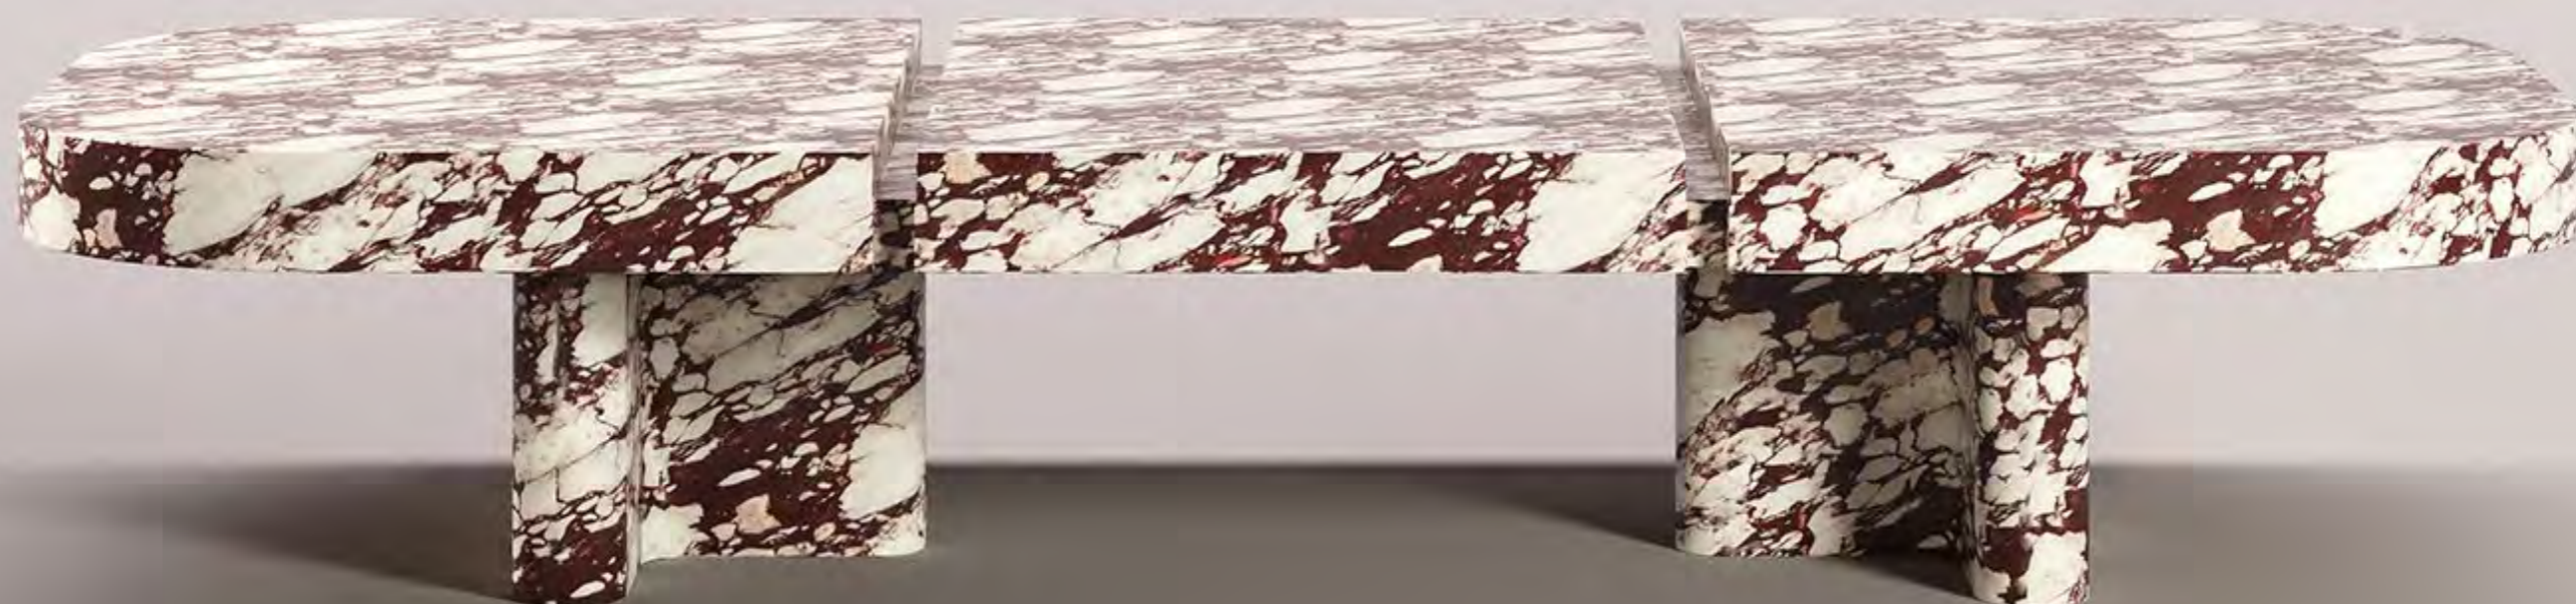

MECO

CENTER TABLE

W 180 cm | 70,8" D 80 cm | 31,4" H34 cm | 15,7"

LIMITED EDITION