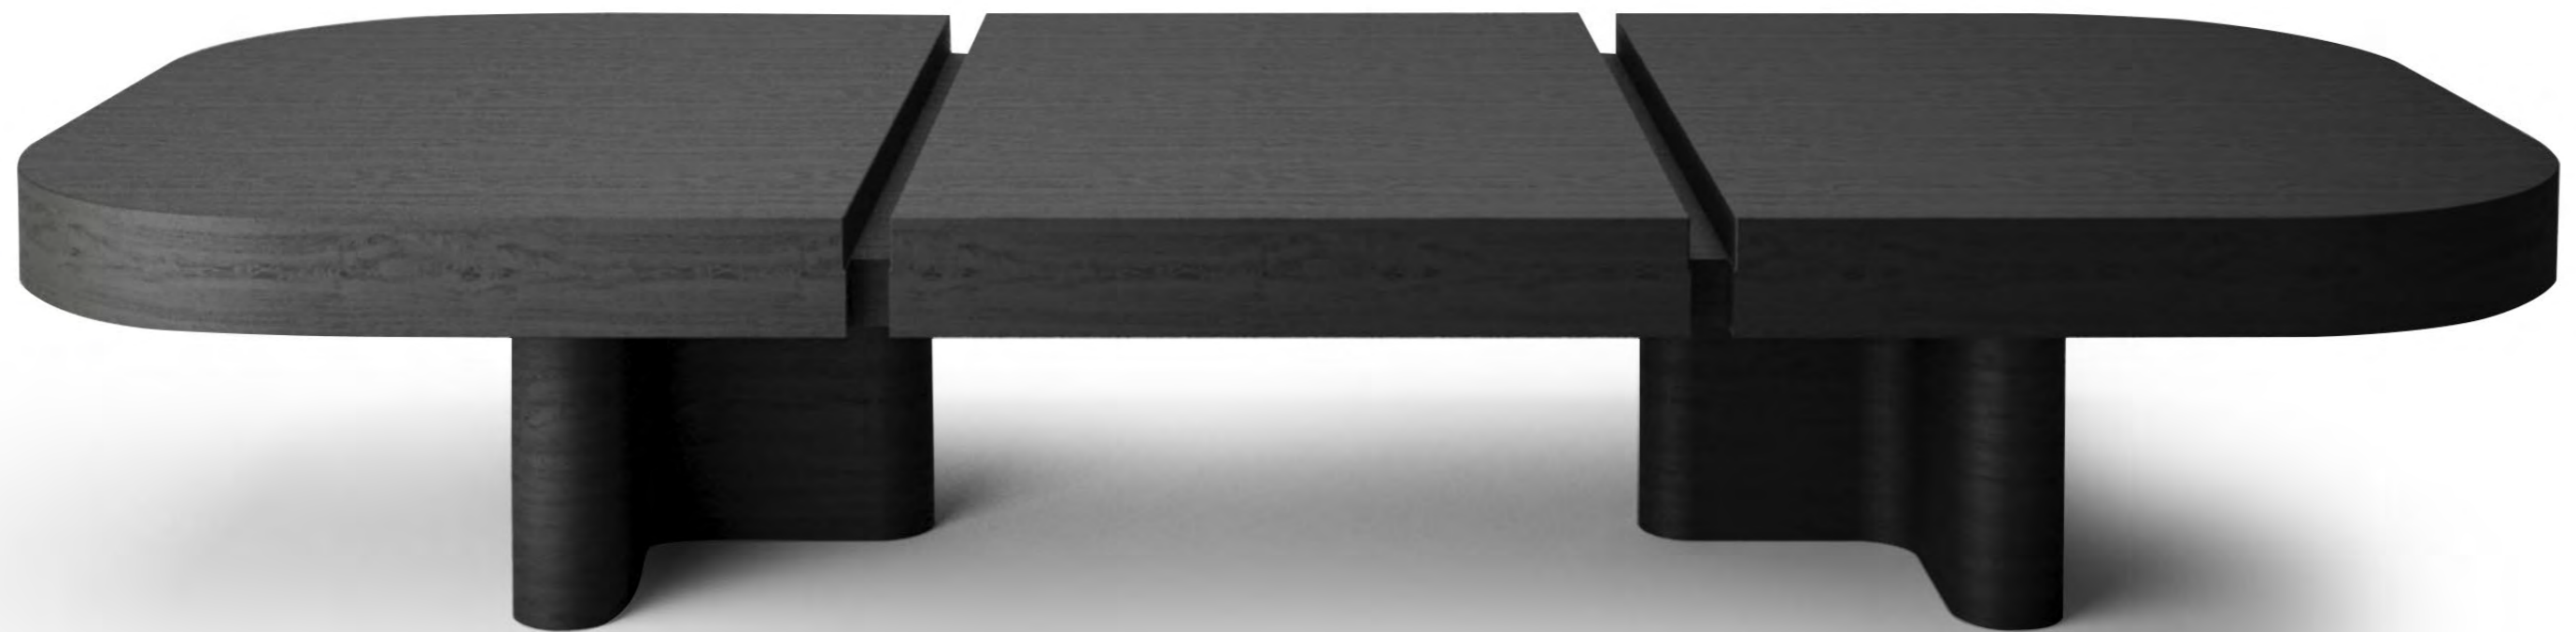

## CENTER TABLE

W 180 cm | 70,8" D 80 cm | 31,4" H34 cm | 15,7"

---

LIMITED EDITION

---

LIMITED EDITION

# DJEMBE CENTER TABLE

W 180 cm | 70,8" D 45 cm | 17,7" H 76 cm | 29,9"

---

**MECO**  
CENTER TABLE

W 180 cm | 70,8" D 80 cm | 31,4" H 35 cm | 13,7"

---

## RIVIERA CENTER TABLE

W 180 cm | 70,8" D 80 cm | 31,4" H 35 cm | 13,7"

---

**EDGE**  
CENTER TABLE OVAL

W 110 cm | 43,3" D 66 cm | 26" H 35 cm | 13,8"

---

**COLLIN**  
CENTER TABLE

Ø 80 cm | 31,5" H 35 cm | 13,8"

---

**EDGE**  
DINING TABLE (4 LEGS)

Ø 80 cm | 31" H 35 cm | 13,8"

---

**EDGE**  
DINING TABLE (2 LEGS)

Ø 80 cm | 31" H 35 cm | 13,8"

---

**LESSA**  
CENTER TABLE