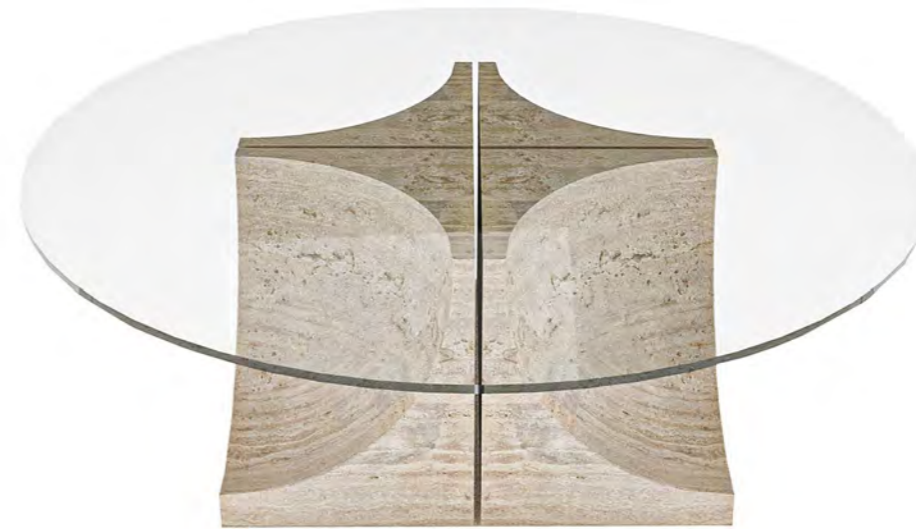

## THREE RUG

W 200 cm | 78" D 300 cm | 118"

---

**OUTDOOR  
COLLECTION**

**HYGGE  
FAMILY**

---

LESSA  
FAMILY

EDGE  
FAMILY