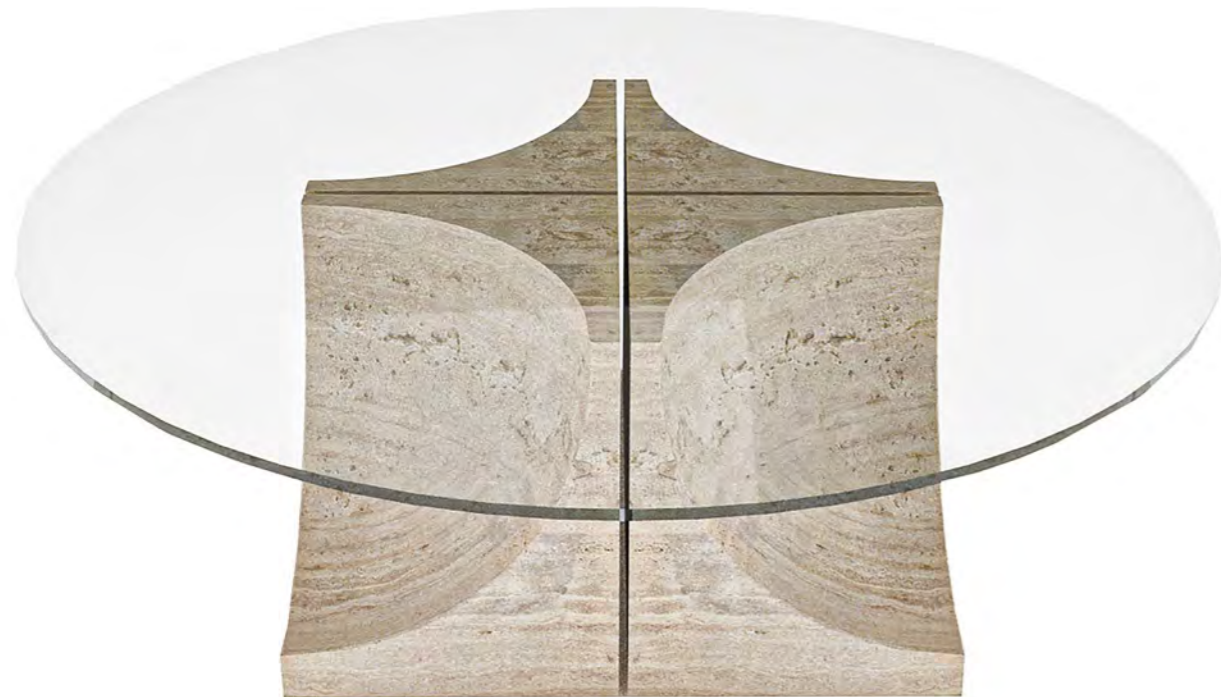

## RIVIERA CENTER TABLE

W 180 cm | 70,8" D 80 cm | 31,4" H 35 cm | 13,7"

---

**EDGE**  
CENTER TABLE OVAL

W 110 cm | 43,3" D 66 cm | 26" H 35 cm | 13,8"

---

**COLLIN**  
CENTER TABLE

Ø 80 cm | 31,5" H 35 cm | 13,8"

---

**EDGE**  
DINING TABLE (4 LEGS)

Ø 80 cm | 31" H 35 cm | 13,8"

---

**EDGE**  
DINING TABLE (2 LEGS)

Ø 80 cm | 31" H 35 cm | 13,8"

---

**LESSA**  
CENTER TABLE