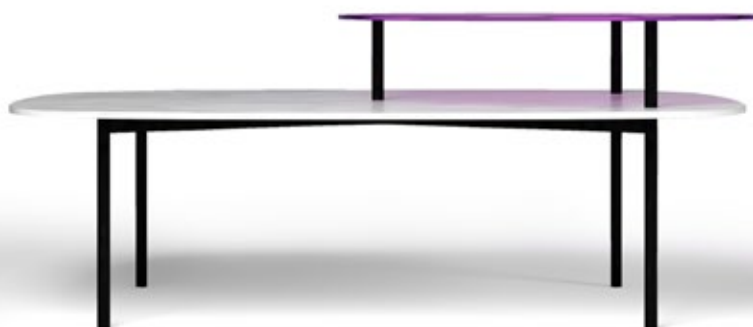

**LINDA**  
SIDE TABLE

**COLLECTOR**

[WWW.COLLECTORGROUP.PT](http://WWW.COLLECTORGROUP.PT)

**LINDA**  
SIDE TABLE

# LINDA SIDE TABLE

THE JUXTAPOSITION OF TWO GEOMETRIC SHAPES GIVES LINDA SIDE TABLE A DIFFERENT SHAPE IN EACH PERSPECTIVE. A SIMPLE COMBINATION OF MARBLE AND GLASS CREATES A LOOK OF FRAGILITY THAT IT'S SUSTAINED BY IT'S SOLID IRON LEGS.

# LINDA SIDE TABLE

W 118 CM | 46,4"

D 80CM | 31,5"

H 49 CM | 19,3"

## PRODUCT FEATURES

TABLE TOP IN SMOKED GLASS AND NERO MARQUINA MARBLE.

LEGS IN BLACK LACQUERED METAL.