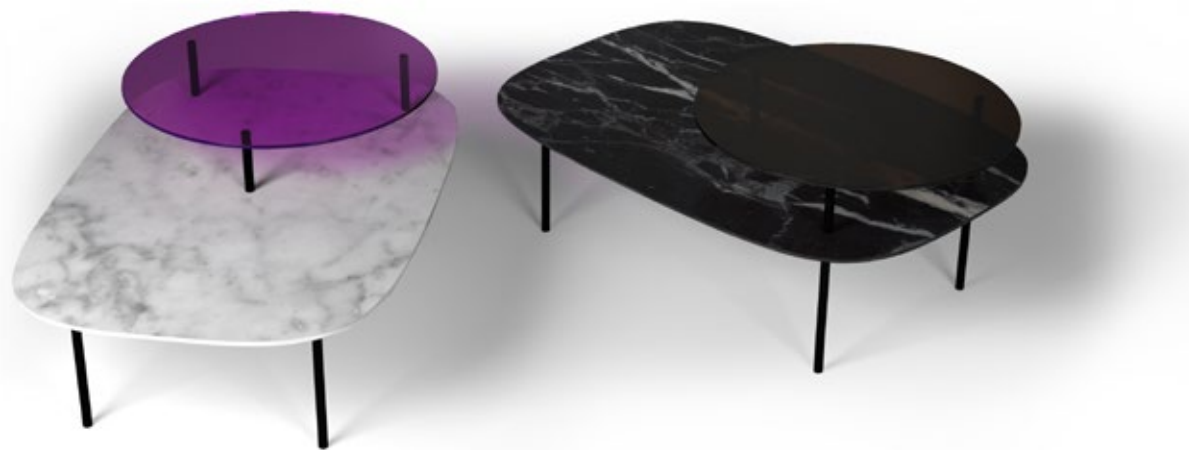

**LINDA**  
SIDE TABLE

**COLLECTOR**

[WWW.COLLECTORGROUP.PT](http://WWW.COLLECTORGROUP.PT)

**LINDA**  
SIDE TABLE

# LINDA SIDE TABLE

THE JUXTAPOSITION OF TWO GEOMETRIC SHAPES GIVES LINDA SIDE TABLE A DIFFERENT SHAPE IN EACH PERSPECTIVE. A SIMPLE COMBINATION OF MARBLE AND GLASS CREATES A LOOK OF FRAGILITY THAT IT'S SUSTAINED BY IT'S SOLID IRON LEGS.

# LINDA SIDE TABLE

W 118 CM | 46,4"

D 80CM | 31,5"

H 49 CM | 19,3"

## PRODUCT FEATURES

TABLE TOP IN SMOKED GLASS AND NERO MARQUINA MARBLE.

LEGS IN BLACK LACQUERED METAL.