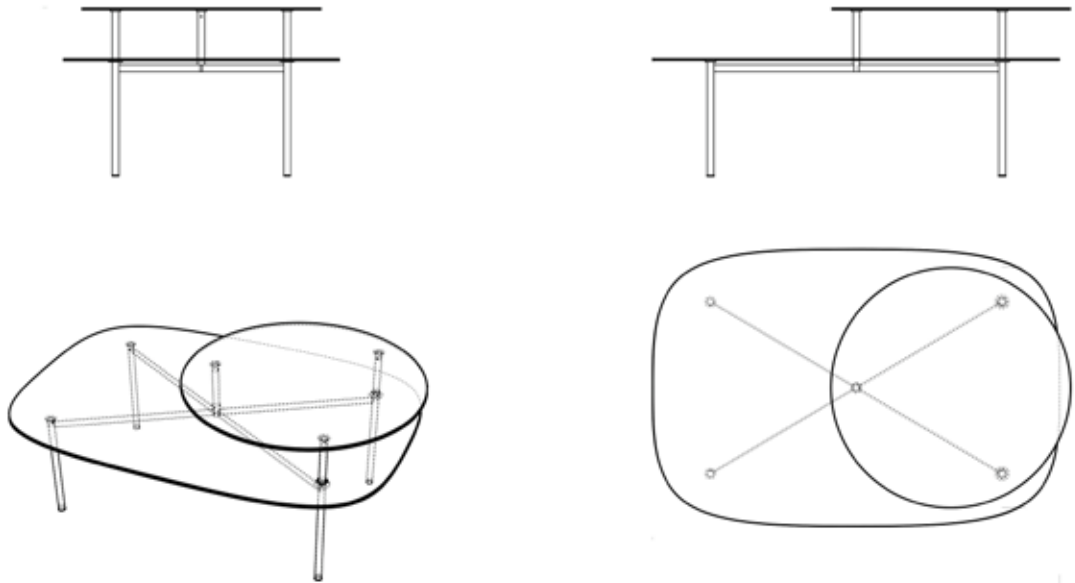

# LINDA SIDE TABLE

THE JUXTAPOSITION OF TWO GEOMETRIC SHAPES GIVES LINDA SIDE TABLE A DIFFERENT SHAPE IN EACH PERSPECTIVE. A SIMPLE COMBINATION OF MARBLE AND GLASS CREATES A LOOK OF FRAGILITY THAT IT'S SUSTAINED BY IT'S SOLID IRON LEGS.

# LINDA SIDE TABLE

W 118 CM | 46,4"

D 80CM | 31,5"

H 49 CM | 19,3"

## PRODUCT FEATURES

TABLE TOP IN SMOKED GLASS AND NERO MARQUINA MARBLE.

LEGS IN BLACK LACQUERED METAL.